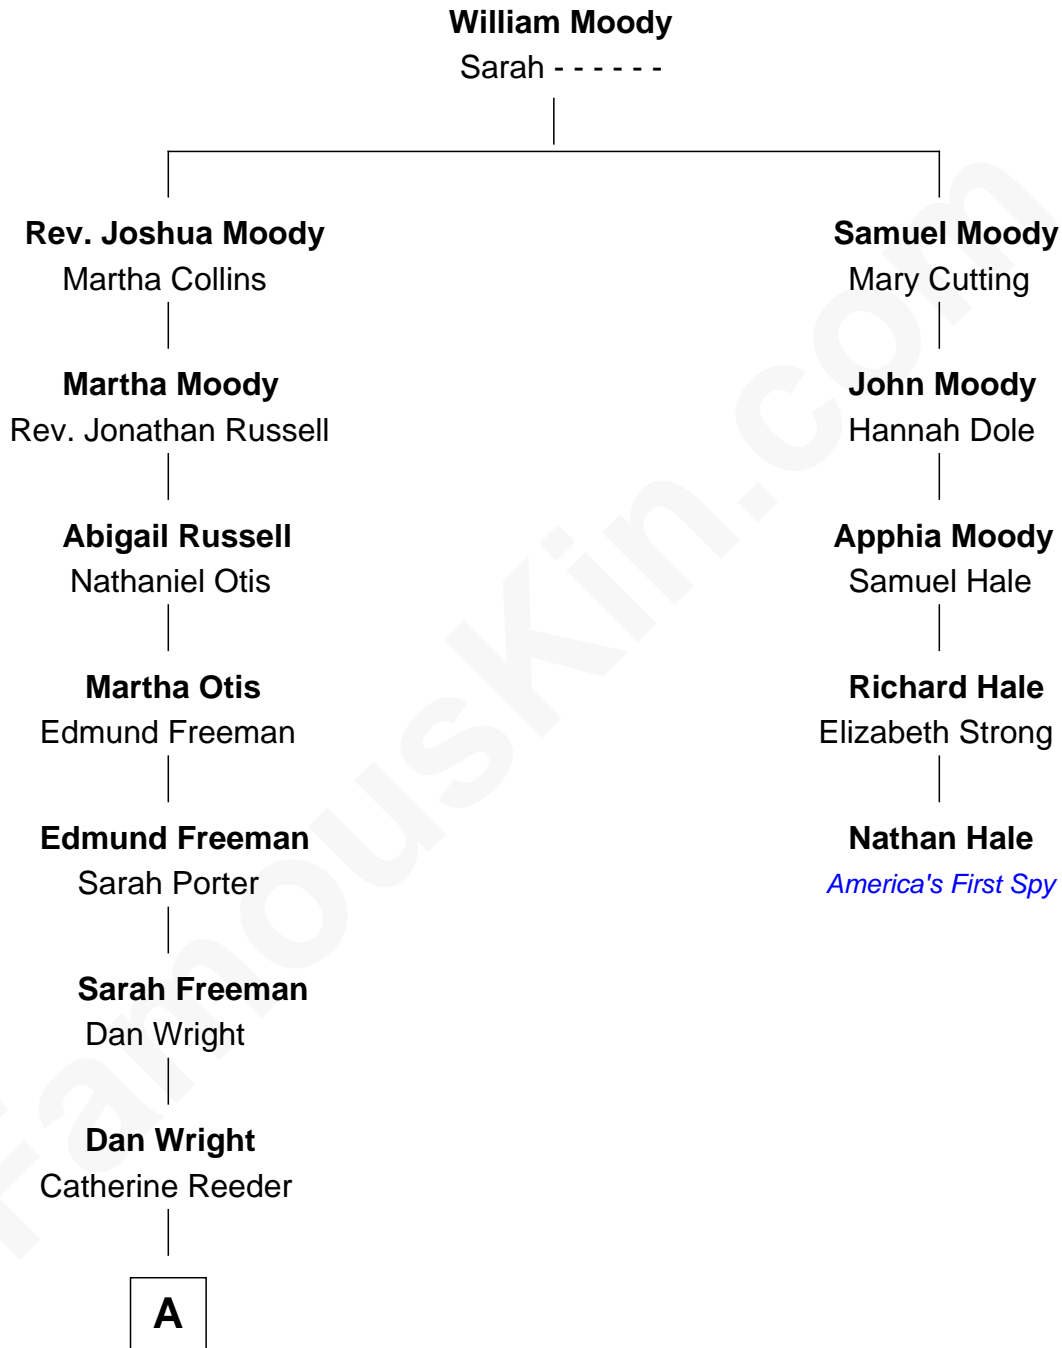

## Relationship Chart of

### Orville Wright

Wright Brothers - Aviation Pioneer

4th cousin 4 times removed of

**Nathan Hale**

America's First Spy

**A**

—  
**Bishop Milton Wright**  
Susan Catherine Koerner

—  
**Orville Wright**  
*Aviation Pioneer*

FamousKin.com