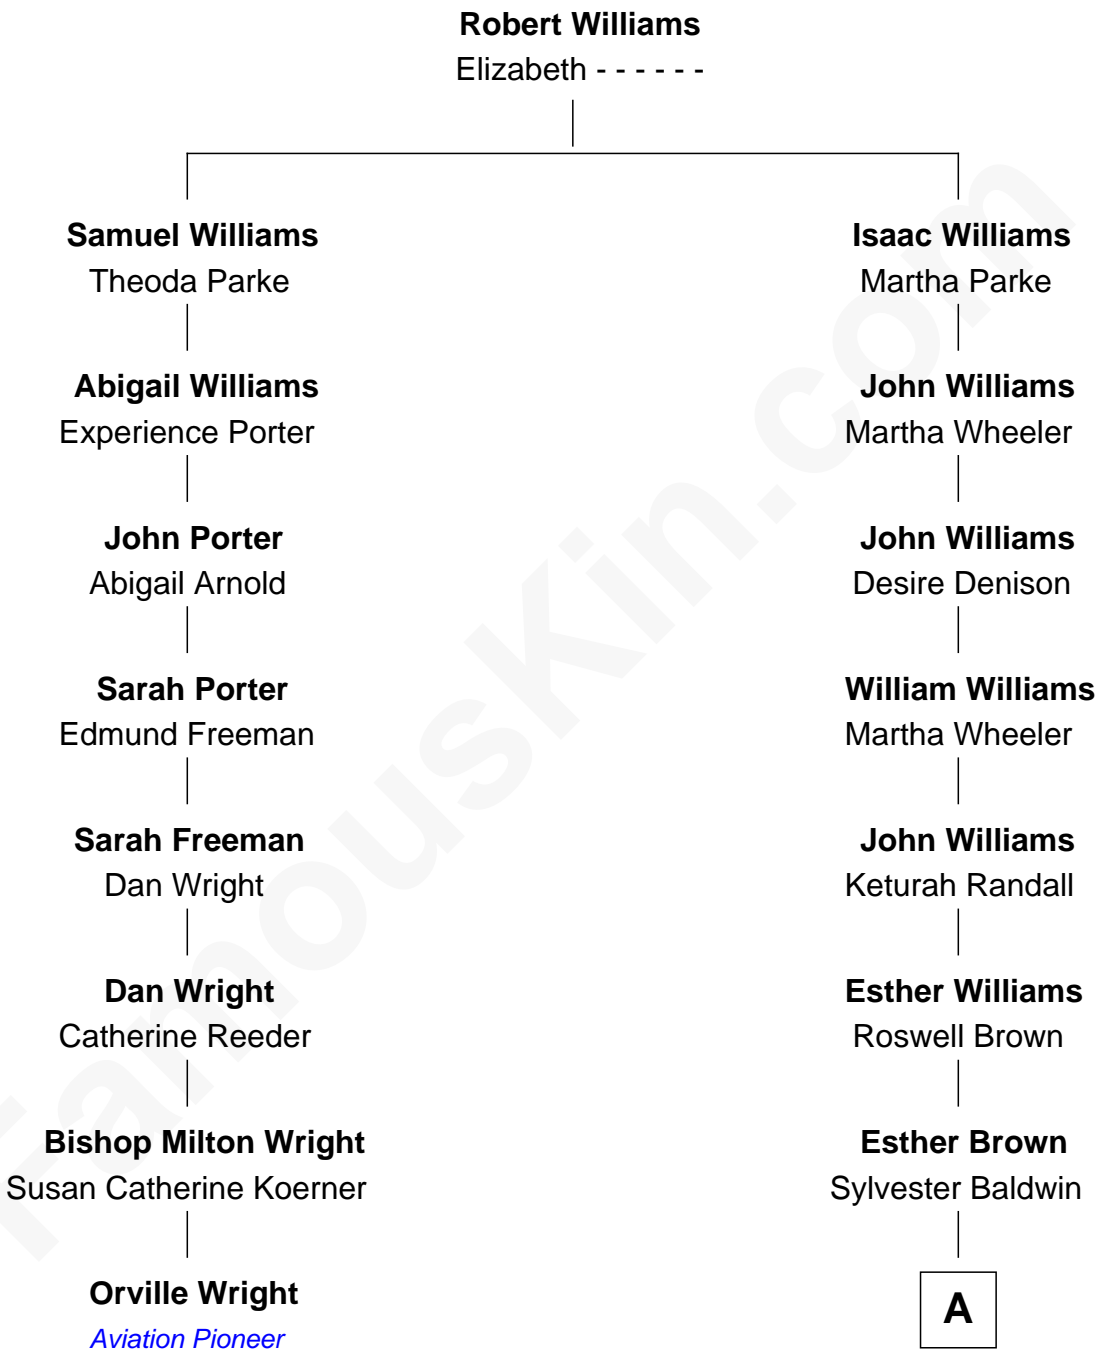

FamousKin.com

Relationship Chart of

Orville Wright

Wright Brothers - Aviation Pioneer

7th cousin 4 times removed of

Alec Baldwin

Television and Movie Actor

A

Roswell B. Baldwin

Hannah Miles

Sylvester Davis Baldwin

Helen Irene McNamara

Alexander Rae Baldwin

Ruth Mary Noble

Alexander Rae Baldwin

Carol Newcomb Martineau