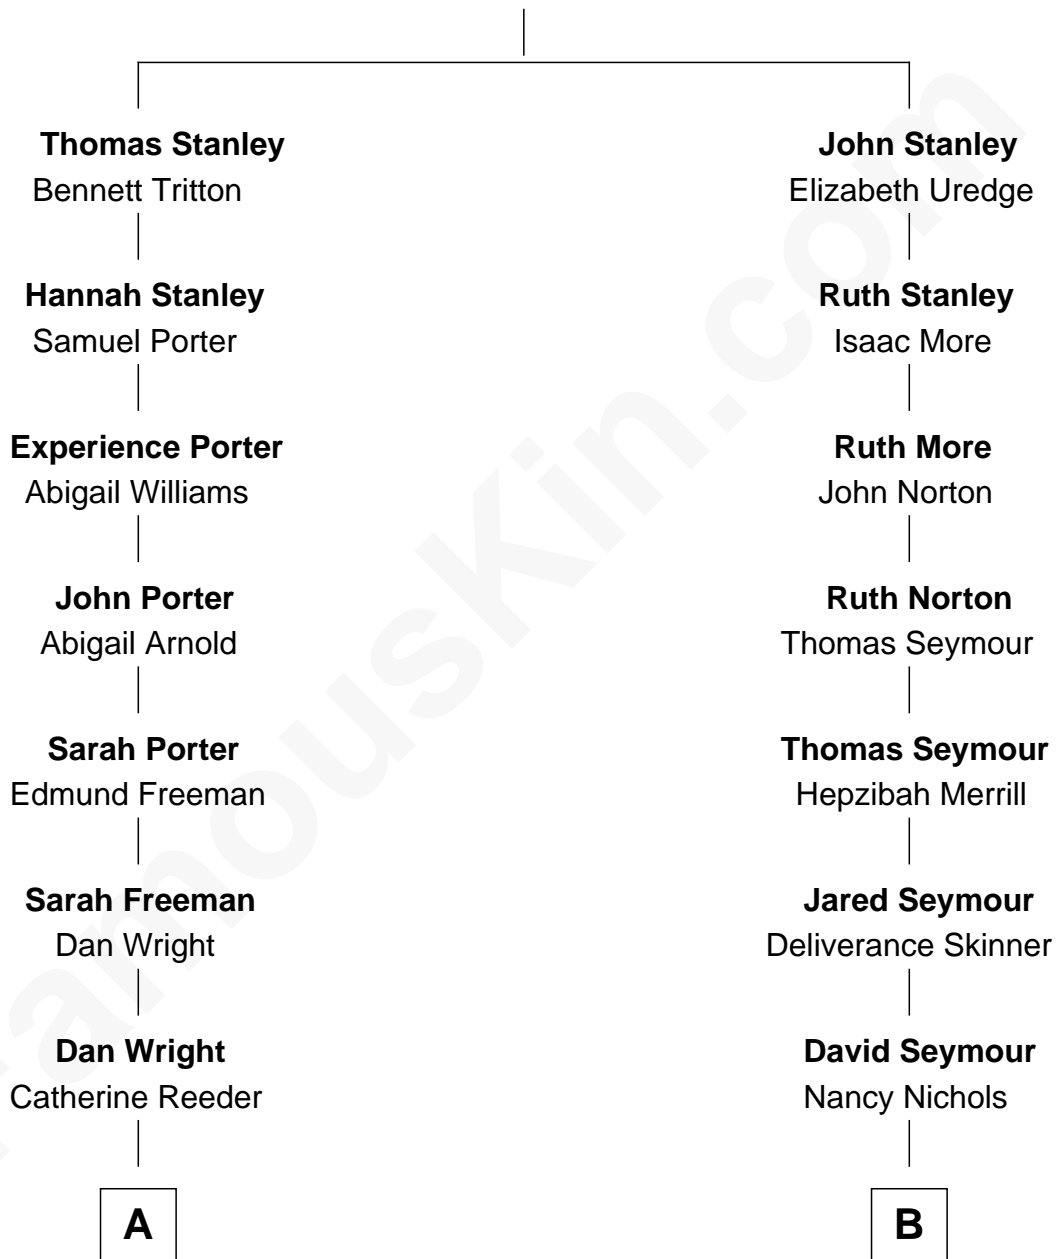

FamousKin.com

Relationship Chart of

Orville Wright

Wright Brothers - Aviation Pioneer

8th cousin 3 times removed of

Jane Fonda
Movie Actress

Robert Stanley

A

Bishop Milton Wright
Susan Catherine Koerner

Orville Wright
Aviation Pioneer

B

George Nichols Seymour
Sophie Marie Lefebre DeVillers

George DeVillers Seymour
Frances Gabriella Ford

Eugene Ford Seymour
Sophie Mildred Bower