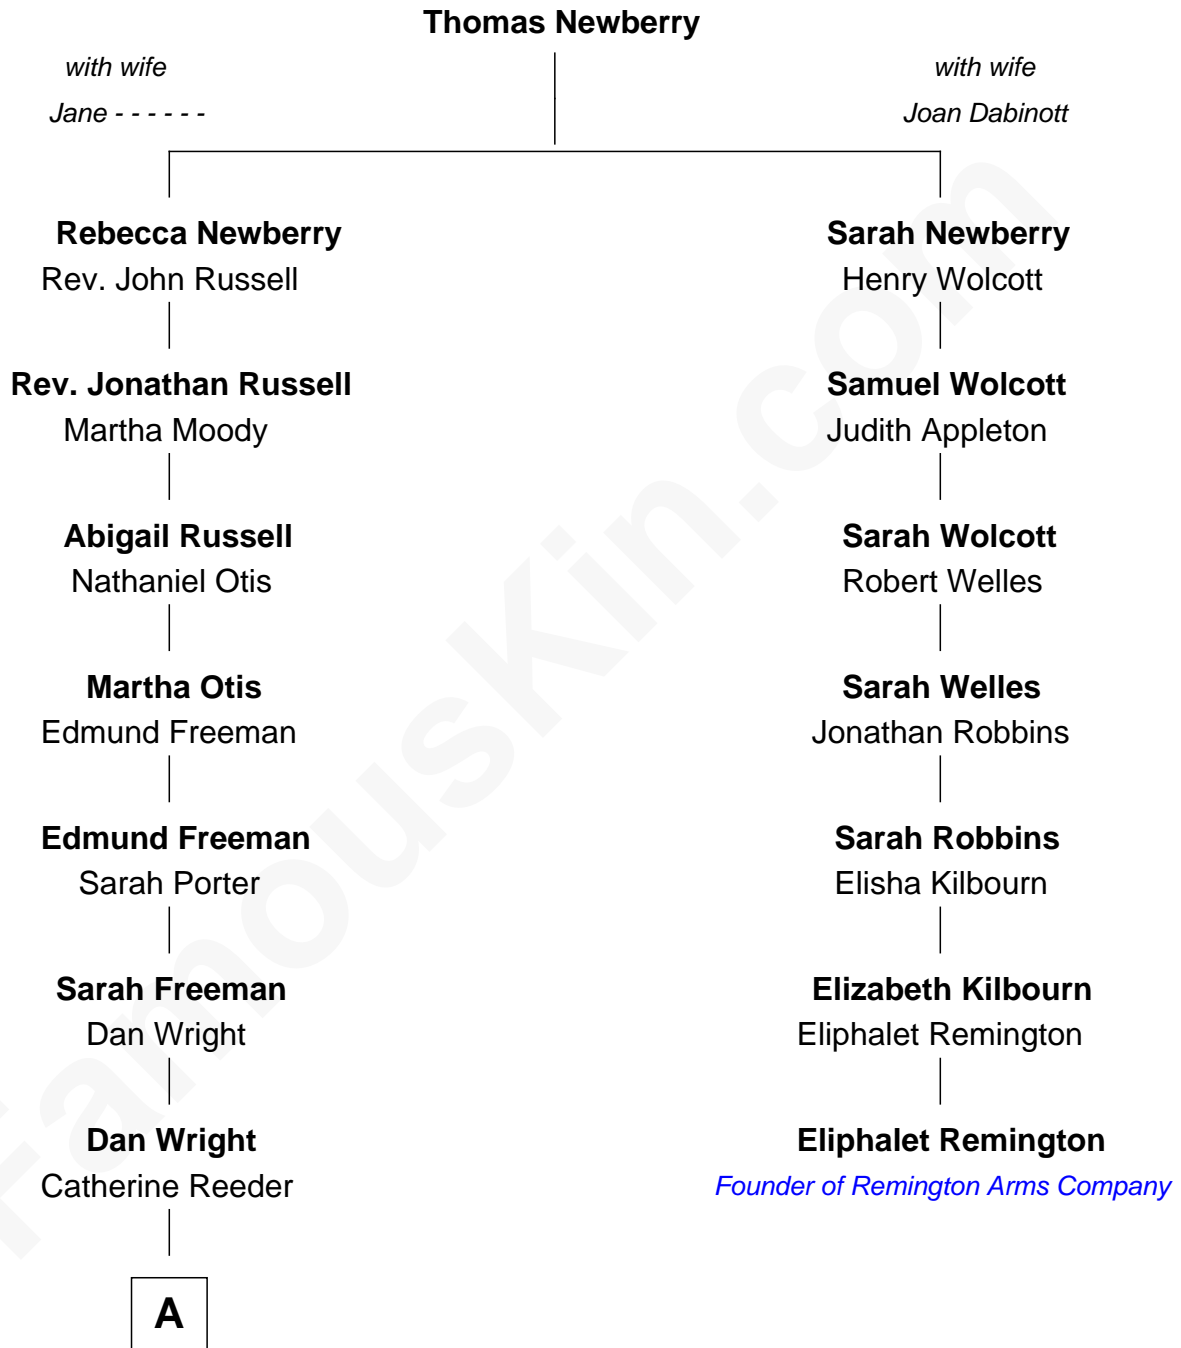

FamousKin.com

Relationship Chart of

Orville Wright

Wright Brothers - Aviation Pioneer

6th cousin 2 times removed of

Elphalet Remington

Founder of Remington Arms Company

A

Bishop Milton Wright
Susan Catherine Koerner

Orville Wright
Aviation Pioneer

FamousKin.com