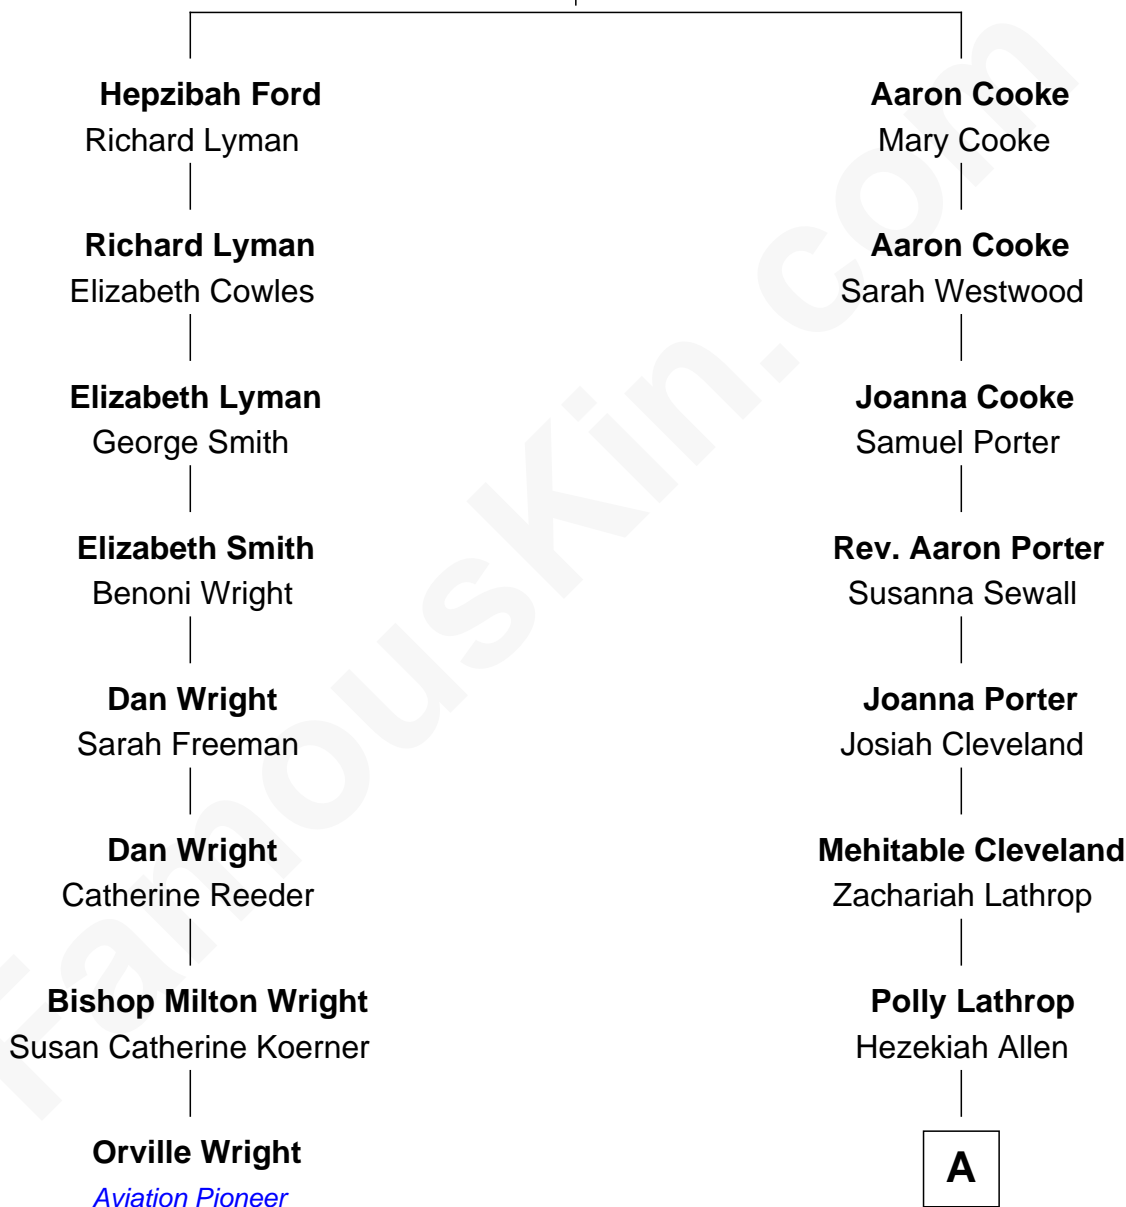

FamousKin.com

Relationship Chart of

Orville Wright

Wright Brothers - Aviation Pioneer

7th cousin 4 times removed of

Shirley Temple

Movie Actress

Elizabeth Charde

with husband
Thomas Ford

with husband
Aaron Cooke

A

Eliza Allen

Robert Temple

Reuben S. B. Temple

Jane W. Dunham

Francis Marion Temple

Cynthia Fell Yeager

George Francis Temple

Gertrude Amelia Krieger

Shirley Temple

Movie Actress

FamousKin.com