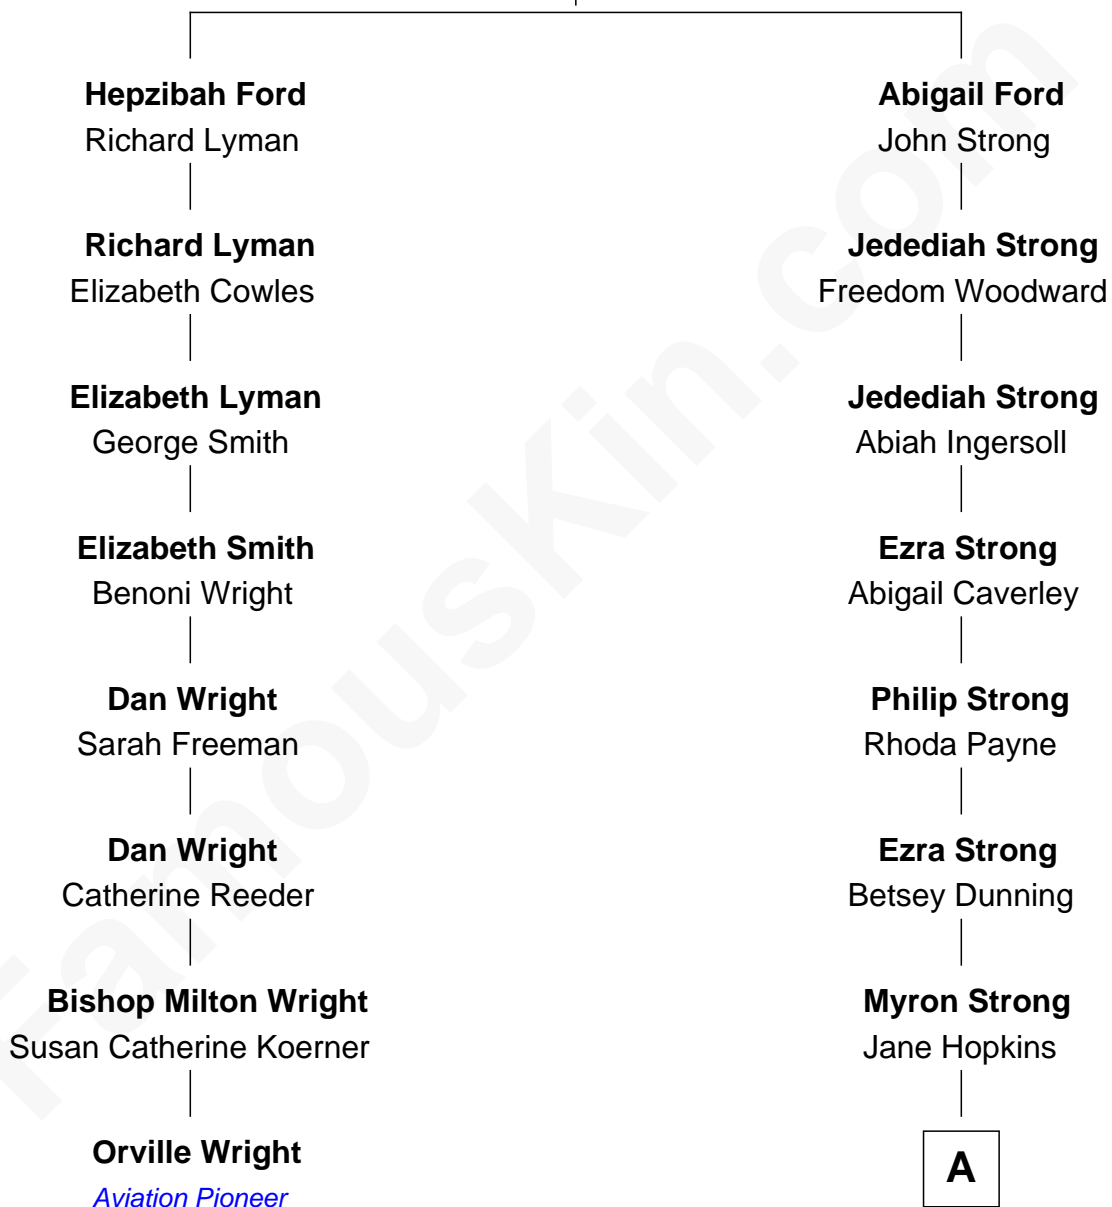

FamousKin.com

Relationship Chart of

Orville Wright

Wright Brothers - Aviation Pioneer

7th cousin 5 times removed of

Ben Affleck

Movie Actor

Thomas Ford
Elizabeth Charde

A

Myron Hopkins Strong

Maria Bates Hoyt

Mary Hoyt Strong

William R. Affleck

Myron Hopkins Strong Affleck

Frances L. Perkins

Myron Hopkins Strong Affleck