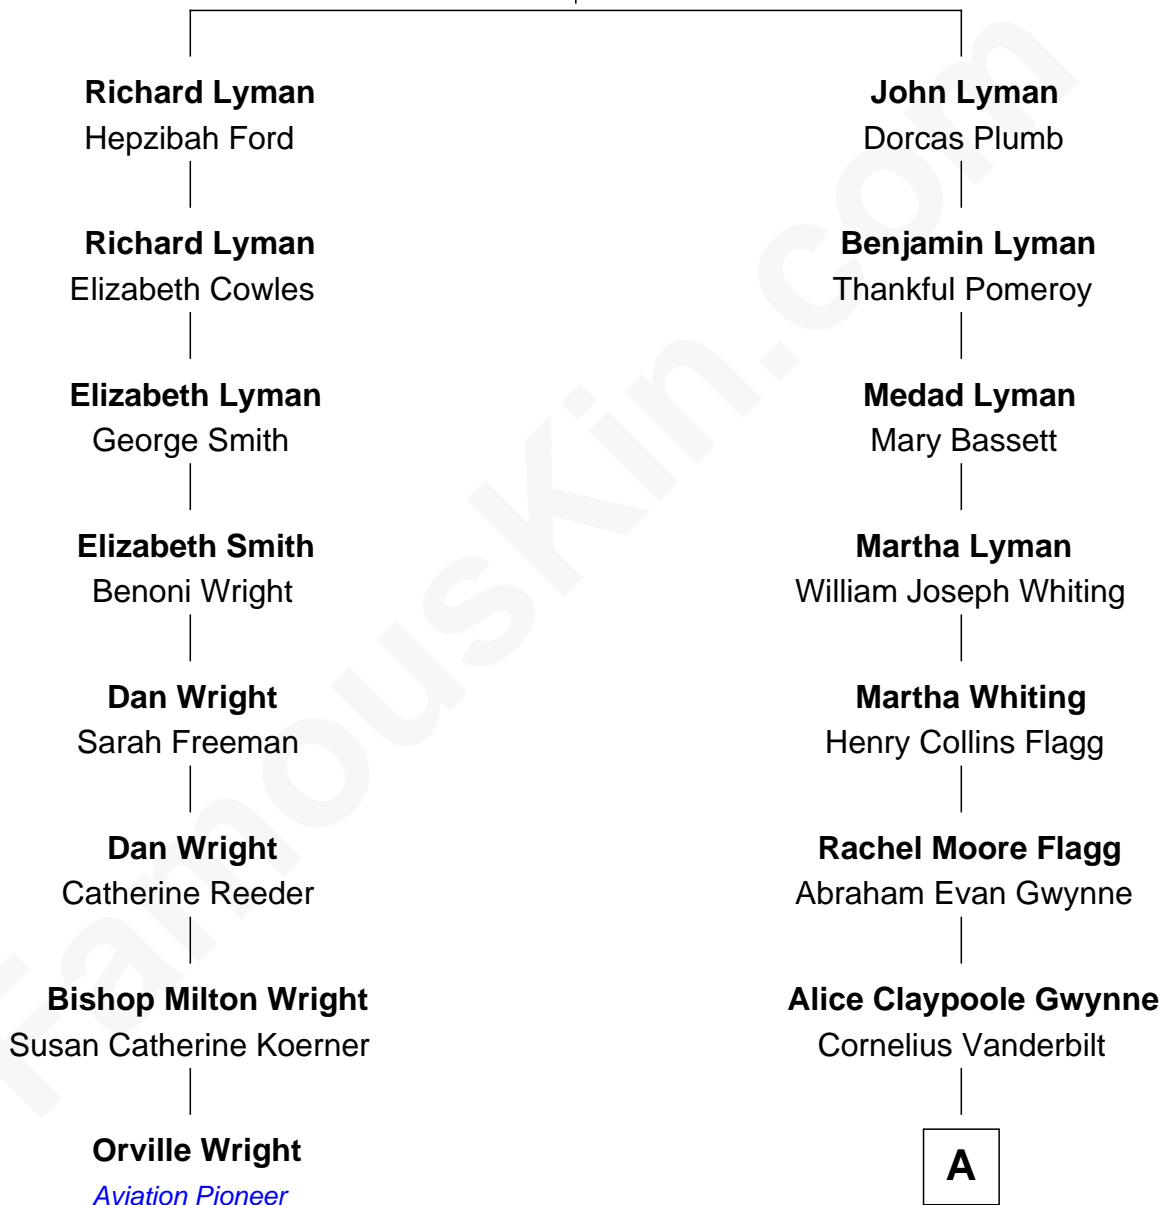

FamousKin.com

Relationship Chart of

Orville Wright

Wright Brothers - Aviation Pioneer

7th cousin 2 times removed of

Anderson Cooper

Television Journalist

Richard Lyman

Sarah - - - - -

A

Reginald Claypoole Vanderbilt

Gloria Maria Mercedes Morgan

Gloria Laura Morgan Vanderbilt

Wyatt Emory Cooper

Anderson Cooper

Television Journalist