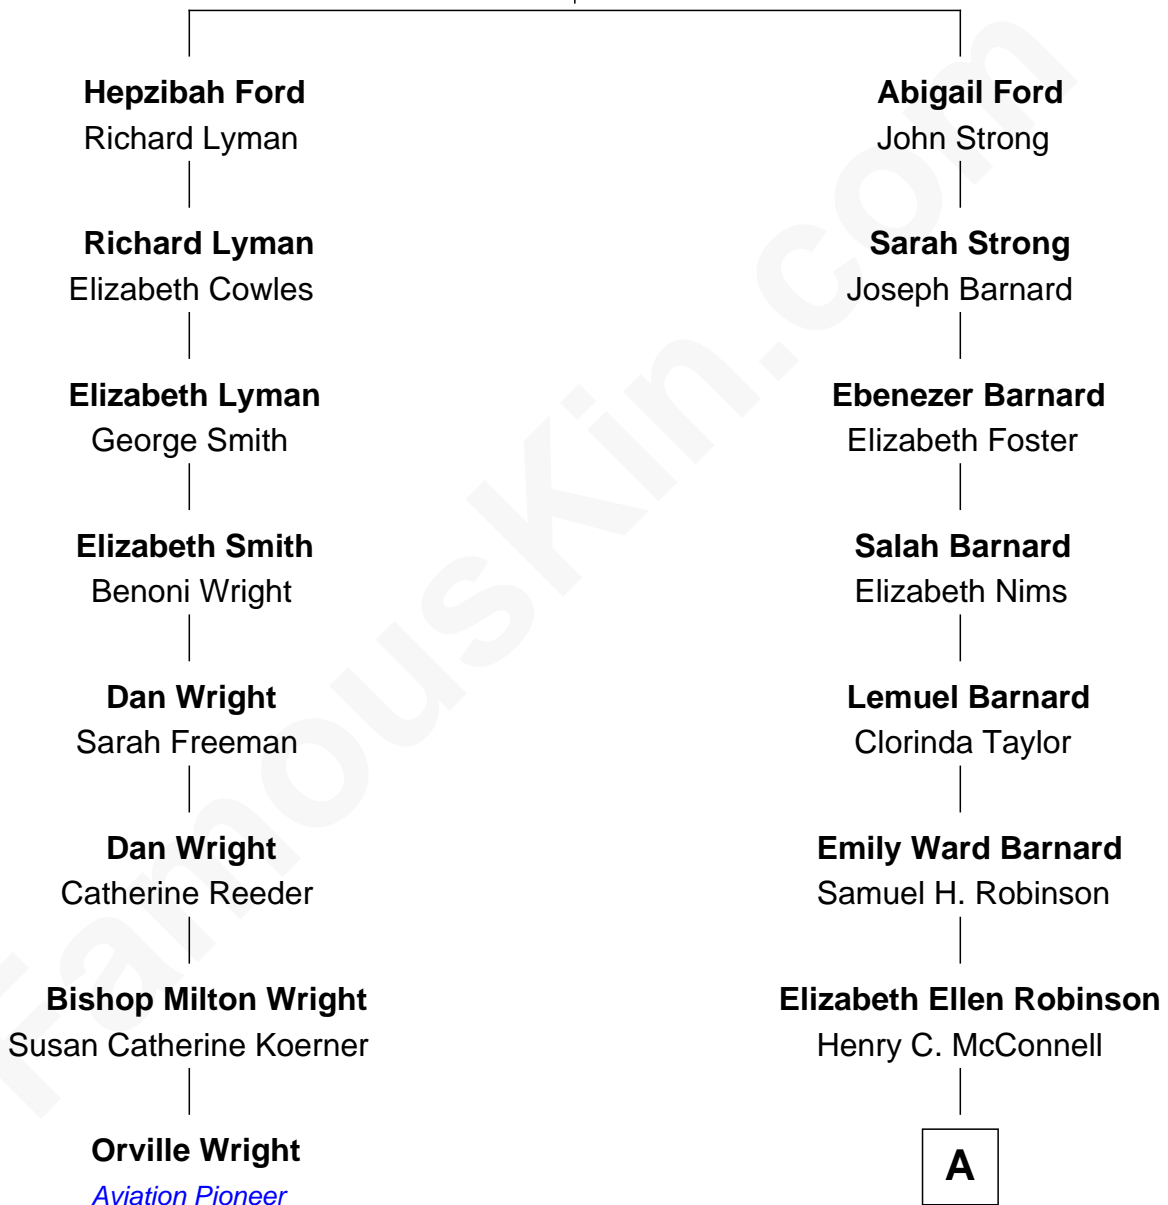

## Relationship Chart of

### Orville Wright

Wright Brothers - Aviation Pioneer

7th cousin 1 time removed of

**Lillian Gish**

Stage, TV and Movie Actress

**Thomas Ford**  
Elizabeth Charde

**A**

|  
**Mary Robinson McConnell**