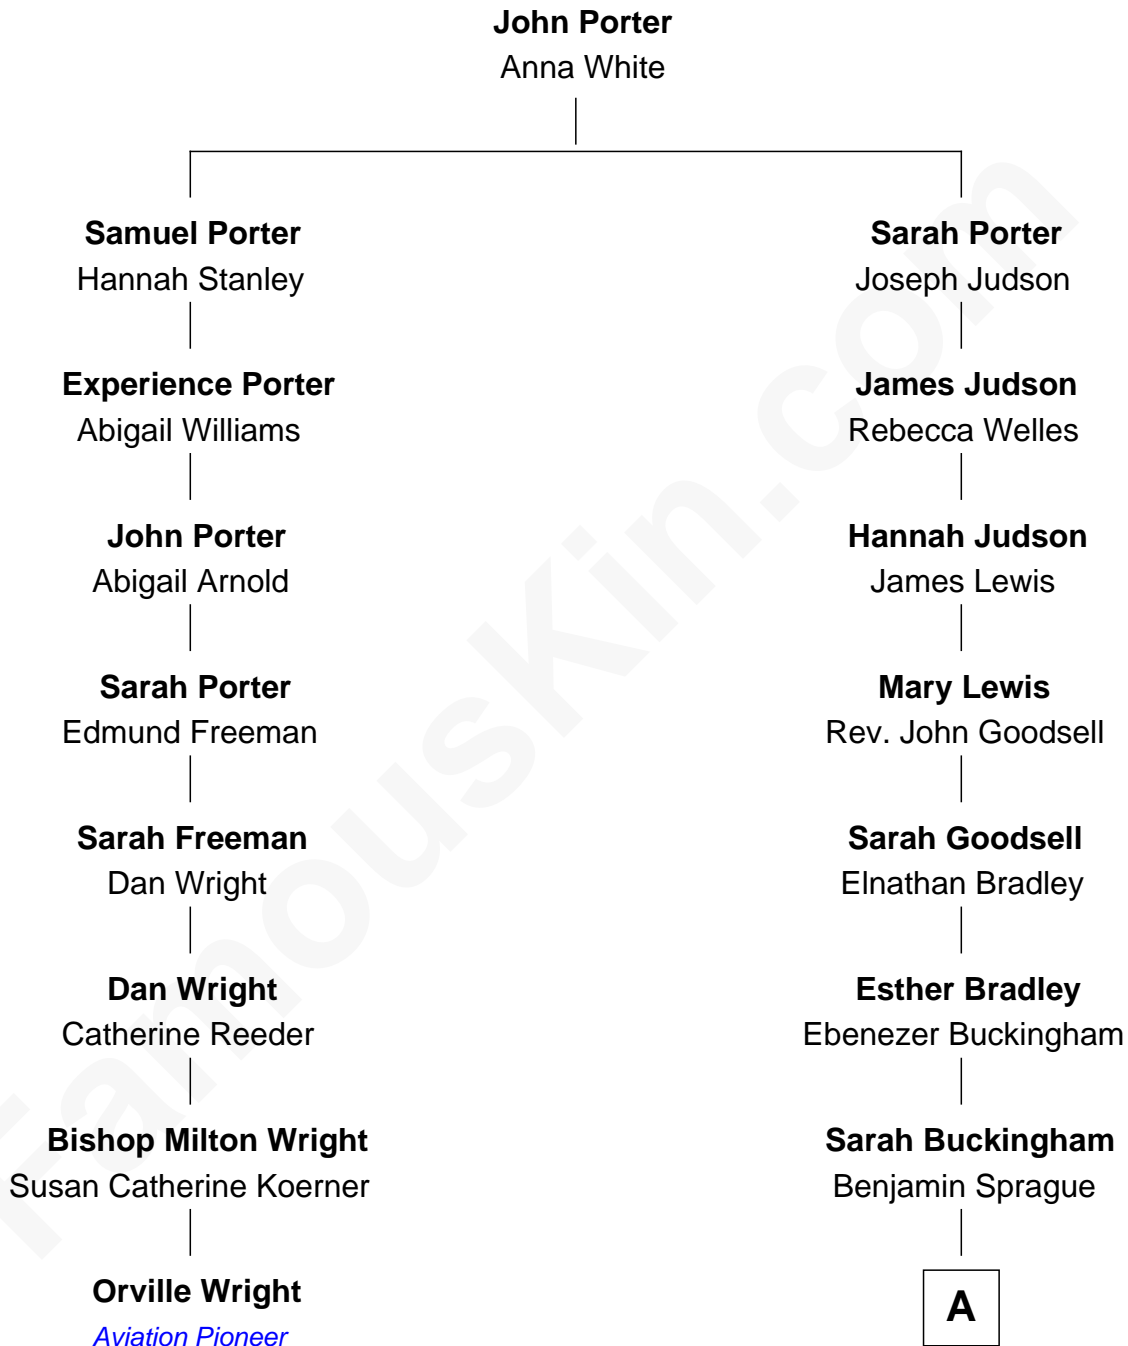

FamousKin.com

Relationship Chart of

Orville Wright

Wright Brothers - Aviation Pioneer

7th cousin 4 times removed of

Lucille Ball

TV Actress - "I Love Lucy"

A

James B. Sprague

Angeline S. Greene

Helen Sabina Sprague

William C Orcutt

Flora Belle Orcutt

Frederick Charles Hunt

Desiree Evelyn Hunt

Henry Durrell Ball

Lucille Ball

TV Actress - "I Love Lucy"