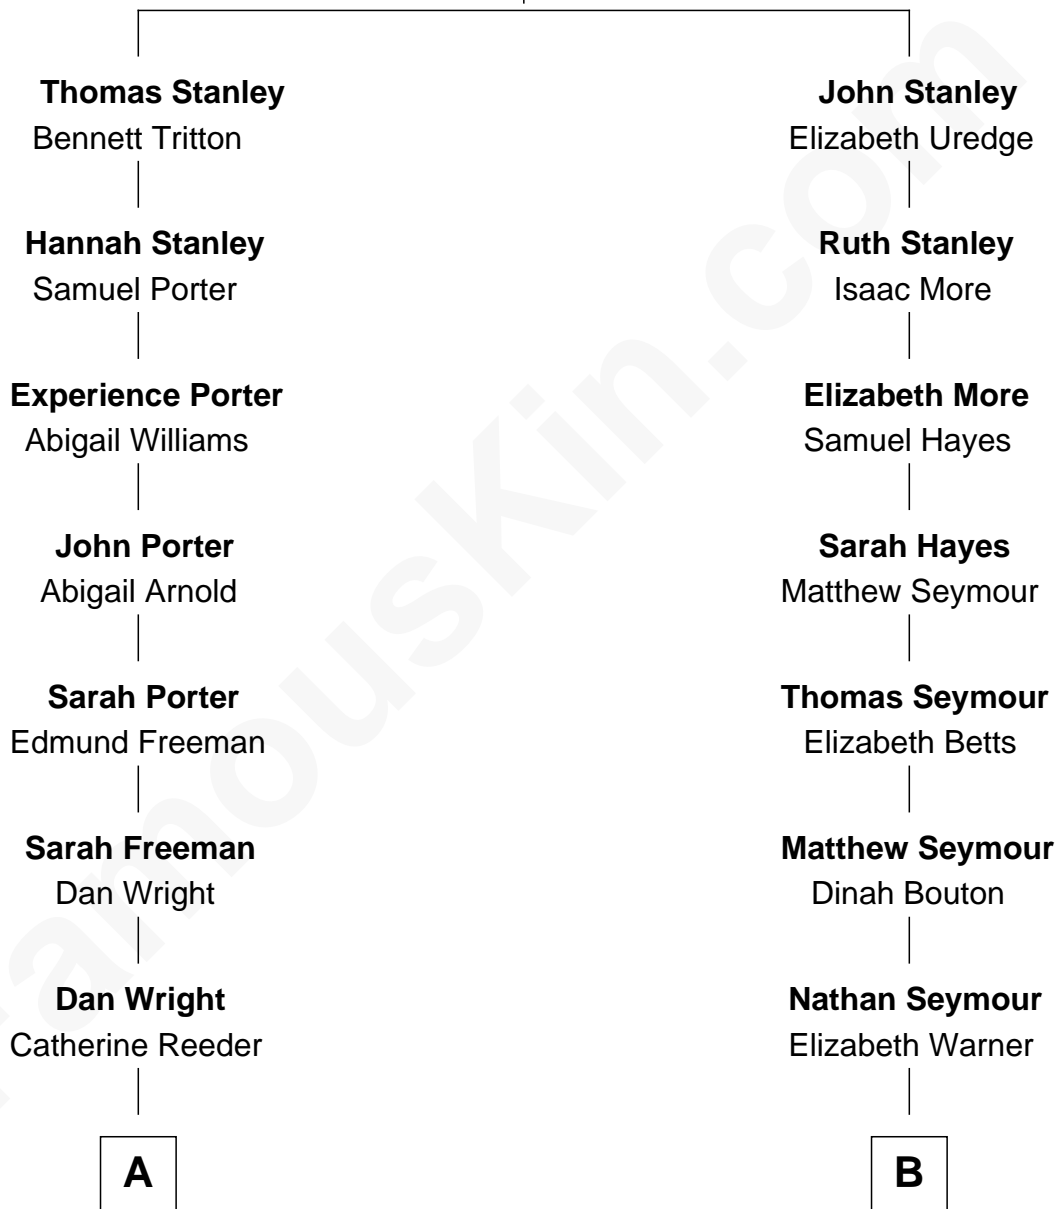

## Relationship Chart of

### Orville Wright

*Wright Brothers - Aviation Pioneer*

8th cousin of

### General Joseph Hooker

*Union Army - U.S. Civil War*

**Robert Stanley**

-----

**A**

**Bishop Milton Wright**  
Susan Catherine Koerner

**Orville Wright**  
*Aviation Pioneer*

**B**

**Mary Seymour**  
Joseph Hooker

**General Joseph Hooker**  
*Union Army - U.S. Civil War*

FamousKin.com