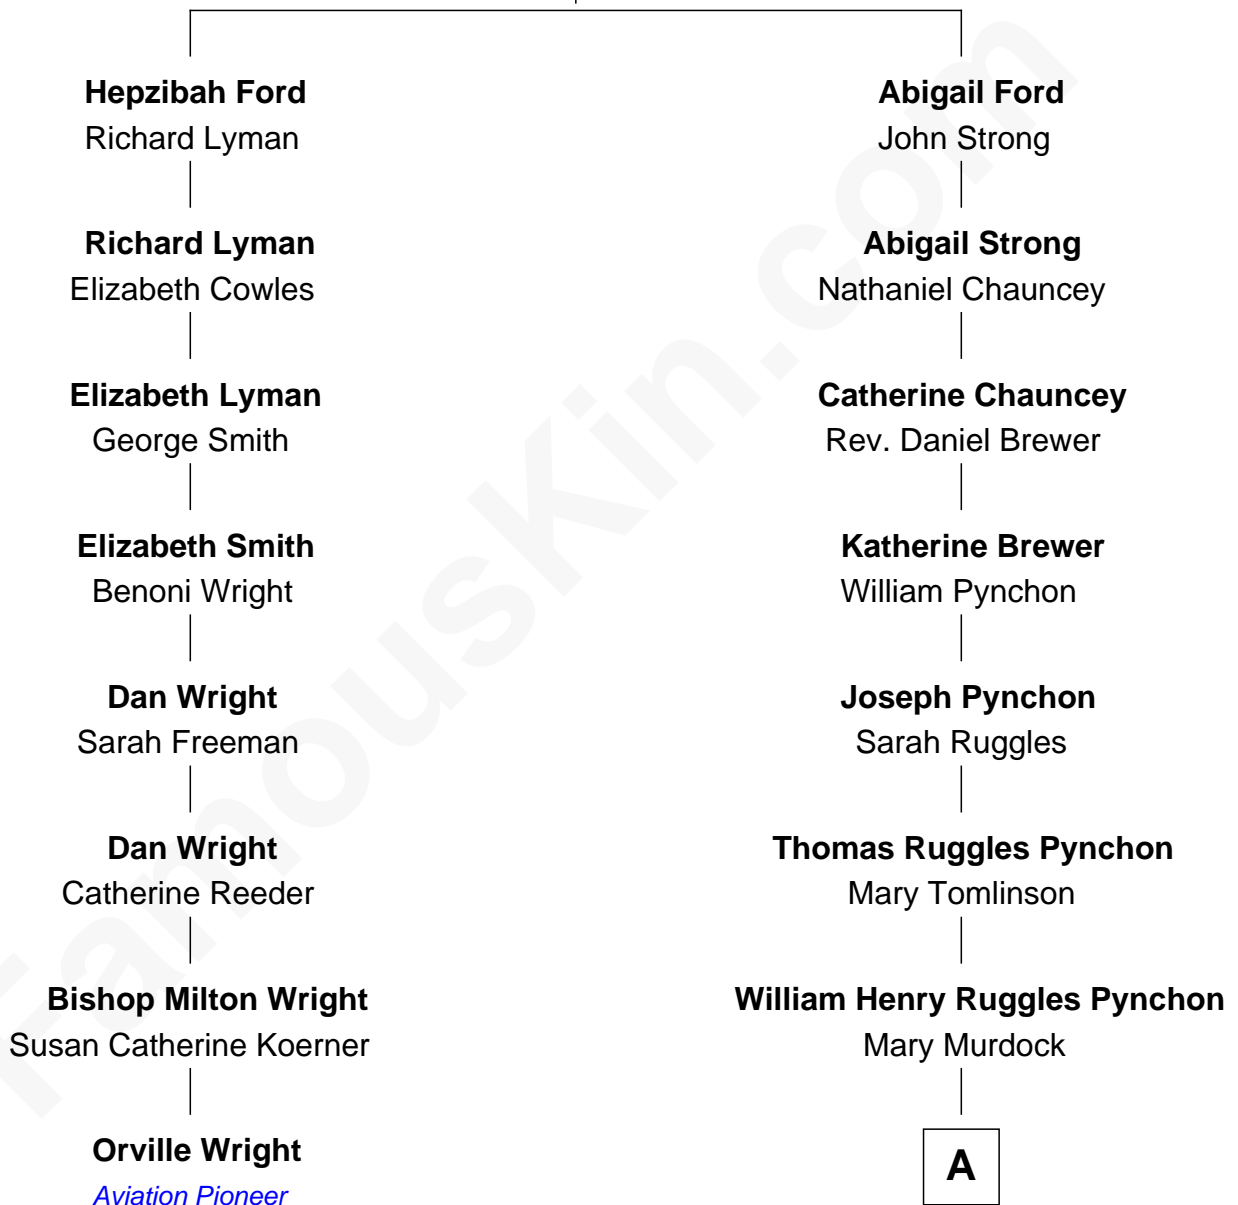

## Relationship Chart of

### Orville Wright

Wright Brothers - Aviation Pioneer

7th cousin 3 times removed of

**Thomas Pynchon**  
American Novelist

**Thomas Ford**  
Elizabeth Charde

**A**

—  
**William Lyon Pynchon**

Annie Payne Cogswell