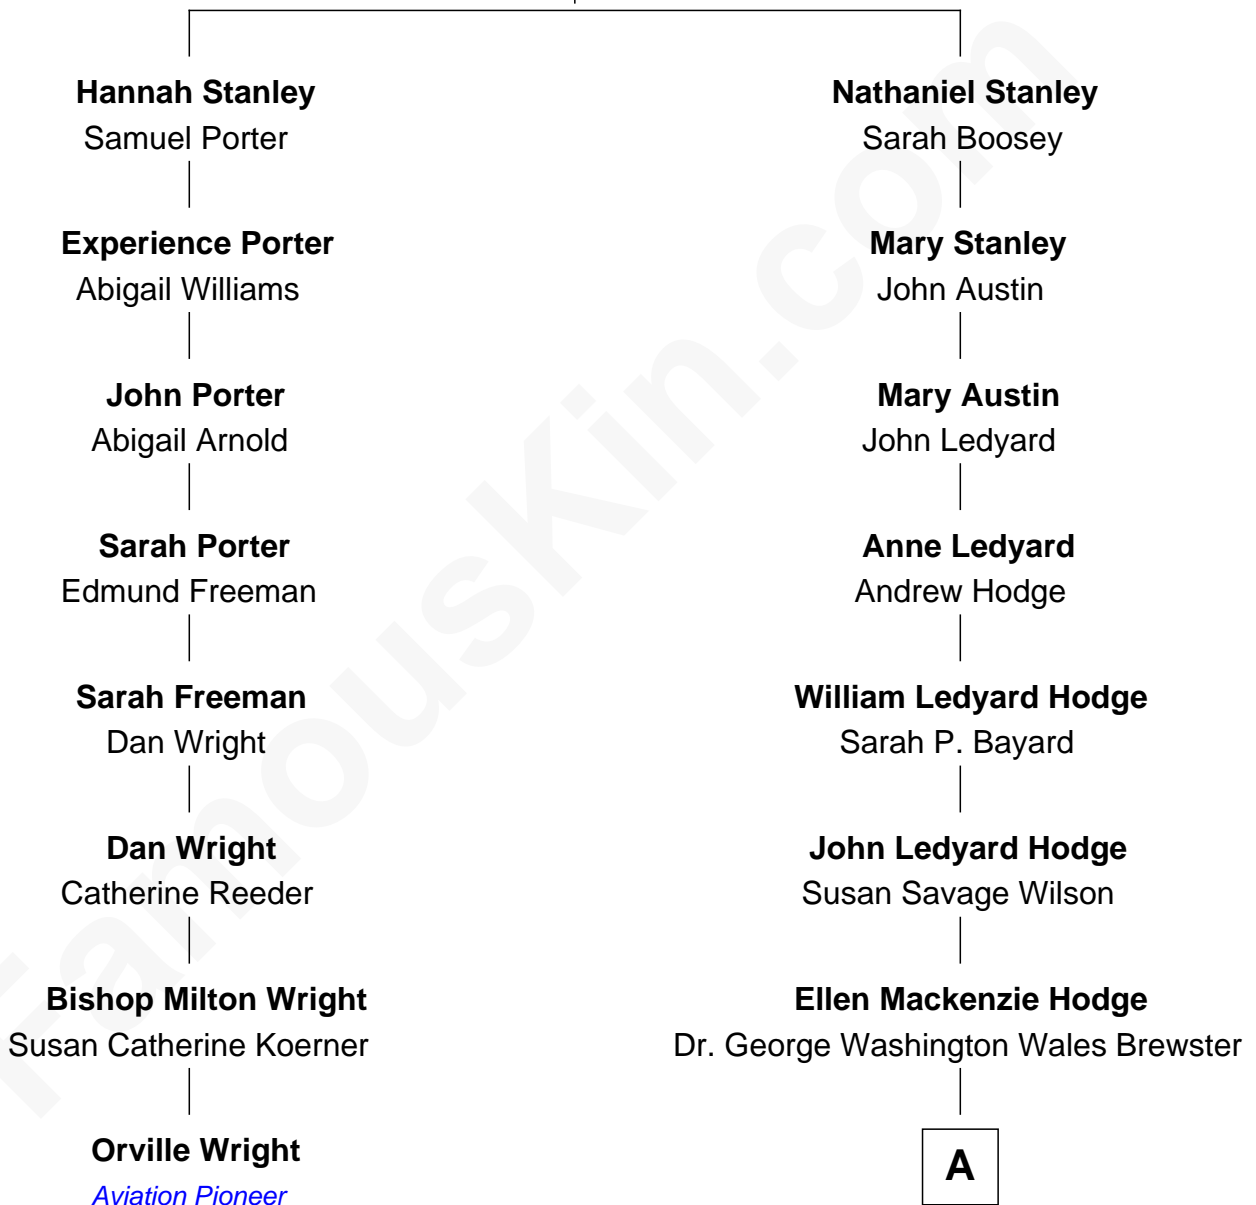

FamousKin.com

Relationship Chart of

Orville Wright

Wright Brothers - Aviation Pioneer

7th cousin 2 times removed of

Paget Brewster
TV Actress

Thomas Stanley
Bennett Tritton

A

George Washington Wales Brewster

Joan Ryerson

Galen Brewster

Hathaway Tew

Paget Brewster

TV Actress