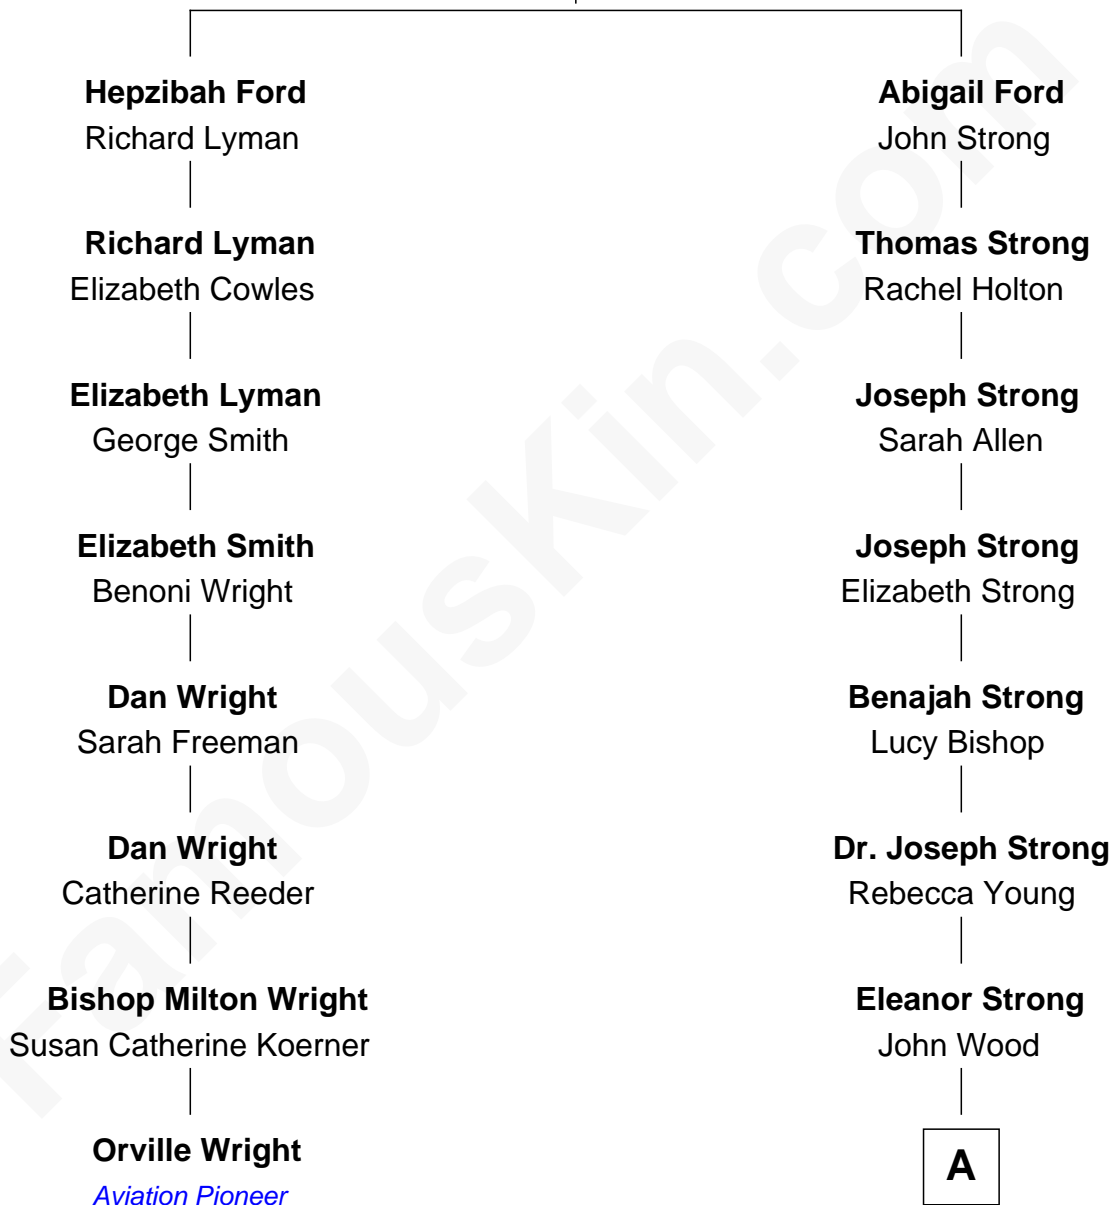

FamousKin.com

Relationship Chart of

Orville Wright

Wright Brothers - Aviation Pioneer

7th cousin 5 times removed of

Oliver Platt
Movie Actor

Thomas Ford
Elizabeth Charde

A

Ellen Wood

Franklin H. Work

Frances Eleanor Work

James Boothby Burke Roche

Cynthia Burke Roche

Arthur Scott Burden

Eileen Burden

Walter Maynard