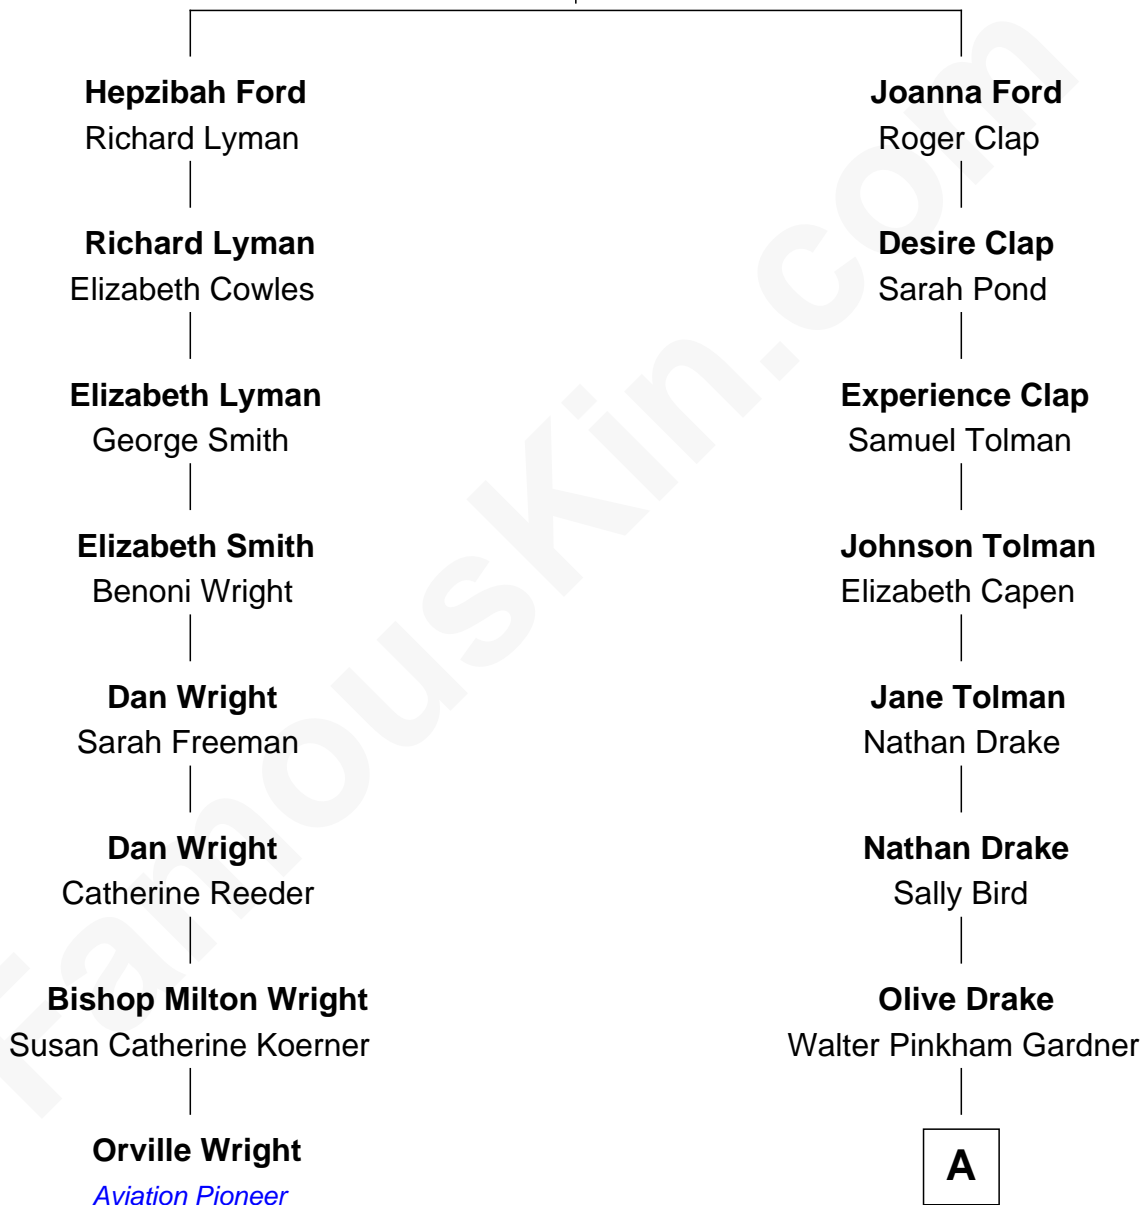

FamousKin.com

Relationship Chart of

Orville Wright

Wright Brothers - Aviation Pioneer

7th cousin 1 time removed of

Erle Stanley Gardner

Author of the Perry Mason series

Thomas Ford
Elizabeth Charde

A

Charles Walter Gardner
Grace Adelma Waugh

Erle Stanley Gardner
Author of Perry Mason

FamousKin.com