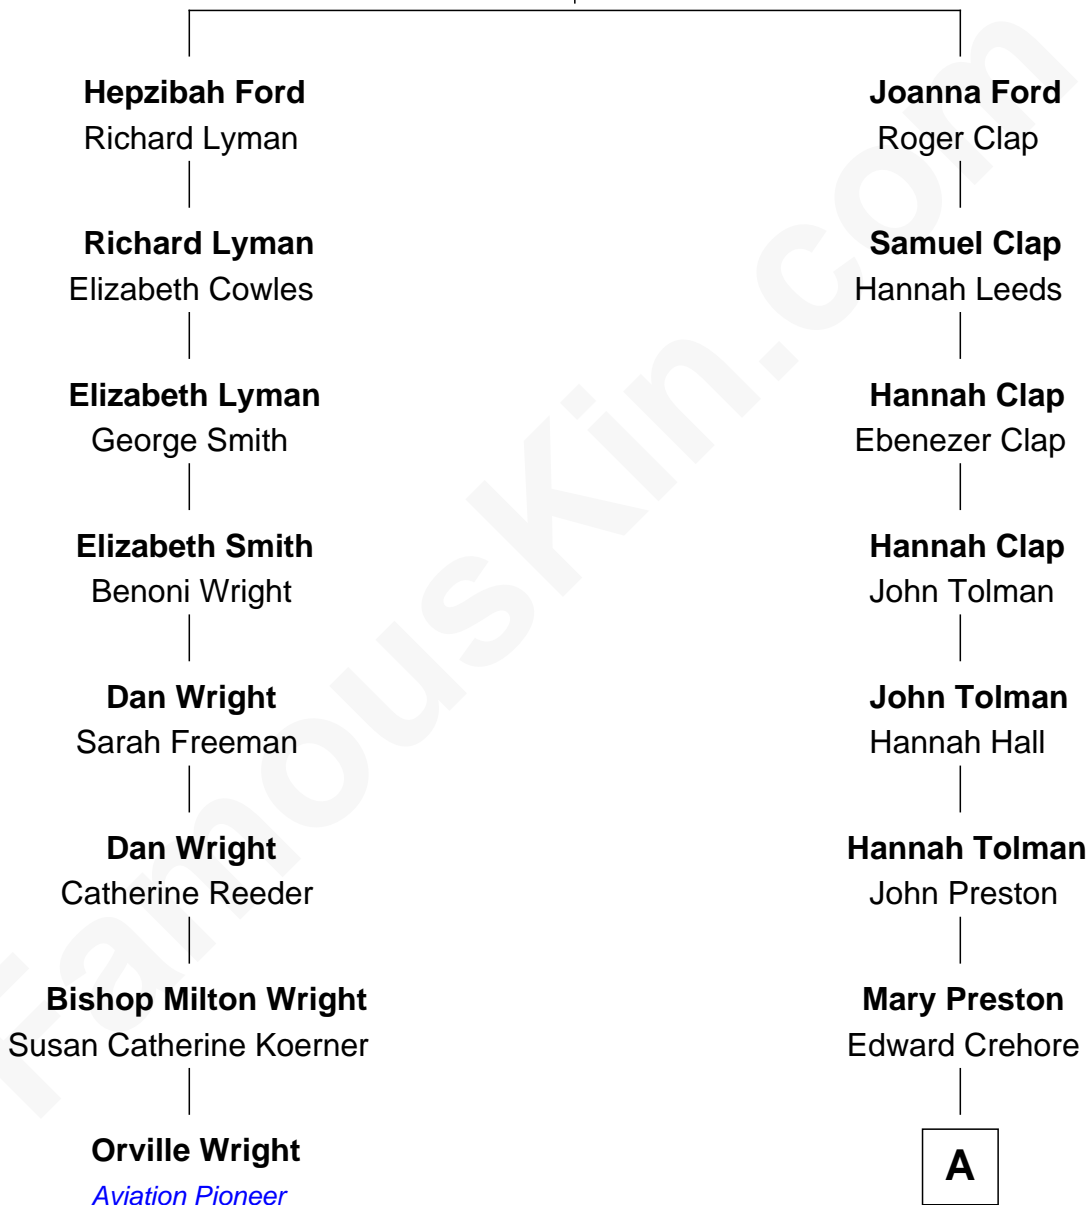

FamousKin.com

Relationship Chart of

Orville Wright

Wright Brothers - Aviation Pioneer

7th cousin 3 times removed of

George Kennedy
Movie Actor

Thomas Ford
Elizabeth Charde

A

Eunice Elizabeth Crehore

Horatio Harris

Georgia Anna Harris

Dr. Frederick William Kennedy

George Harris Kennedy

Helen Kieselbach

George Kennedy

Movie Actor