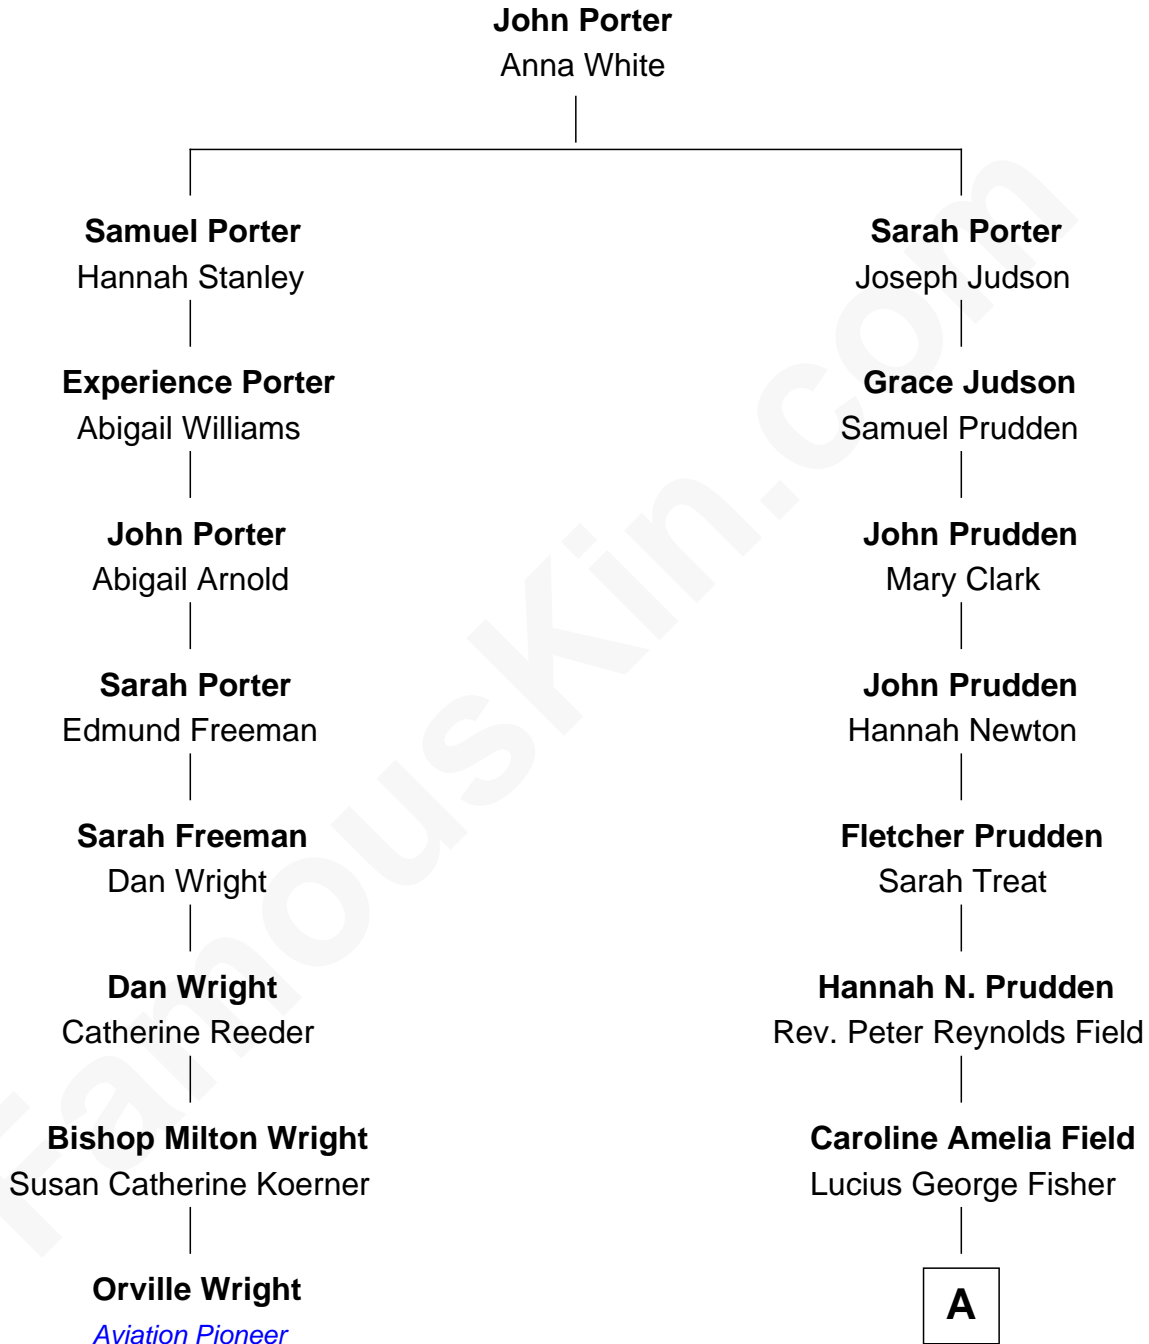

FamousKin.com

Relationship Chart of

Orville Wright

Wright Brothers - Aviation Pioneer

7th cousin 4 times removed of

Jodie Foster

Movie Actress

A

—
Lucius George Fisher

Katherine Louise Eddy

—
Alice Eddy Fisher

Alexis Caldwell Foster

—
Lucius Fisher Foster

Constance Marie Robertson

—
Lucius Fisher Foster

Evelyn Della Almond