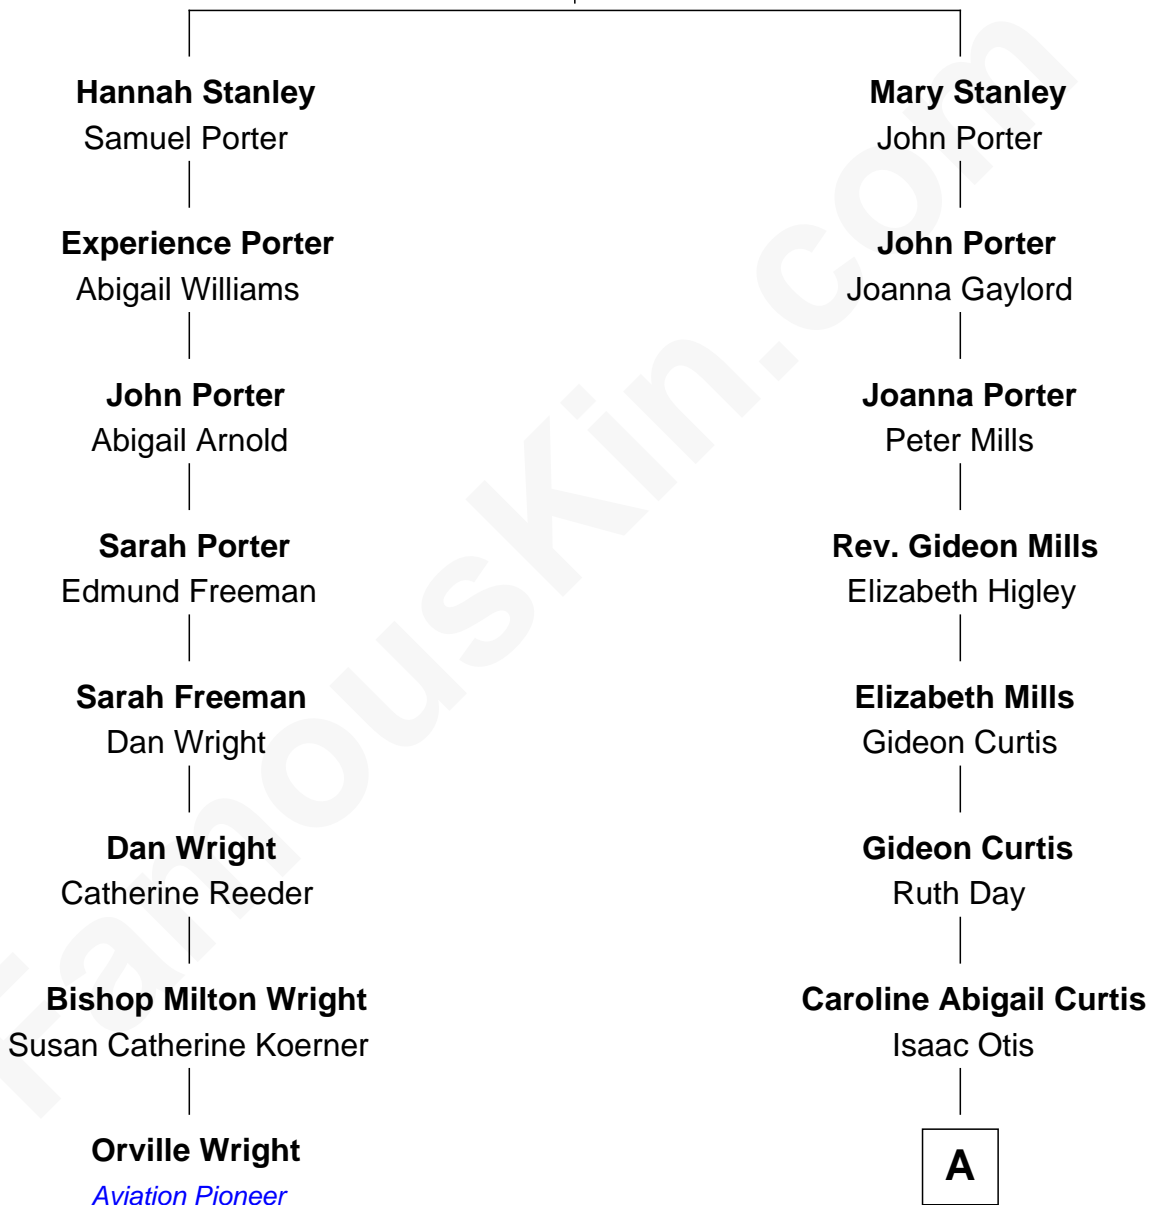

FamousKin.com

Relationship Chart of

Orville Wright

Wright Brothers - Aviation Pioneer

7th cousin 2 times removed of

Amelia Earhart
Aviation Pioneer

Thomas Stanley
Bennett Tritton

A

Alfred Gideon Otis
Amelia Josephine Harres

Amelia Otis
Edwin Stanton Earhart

Amelia Earhart
Aviation Pioneer

FamousKin.com