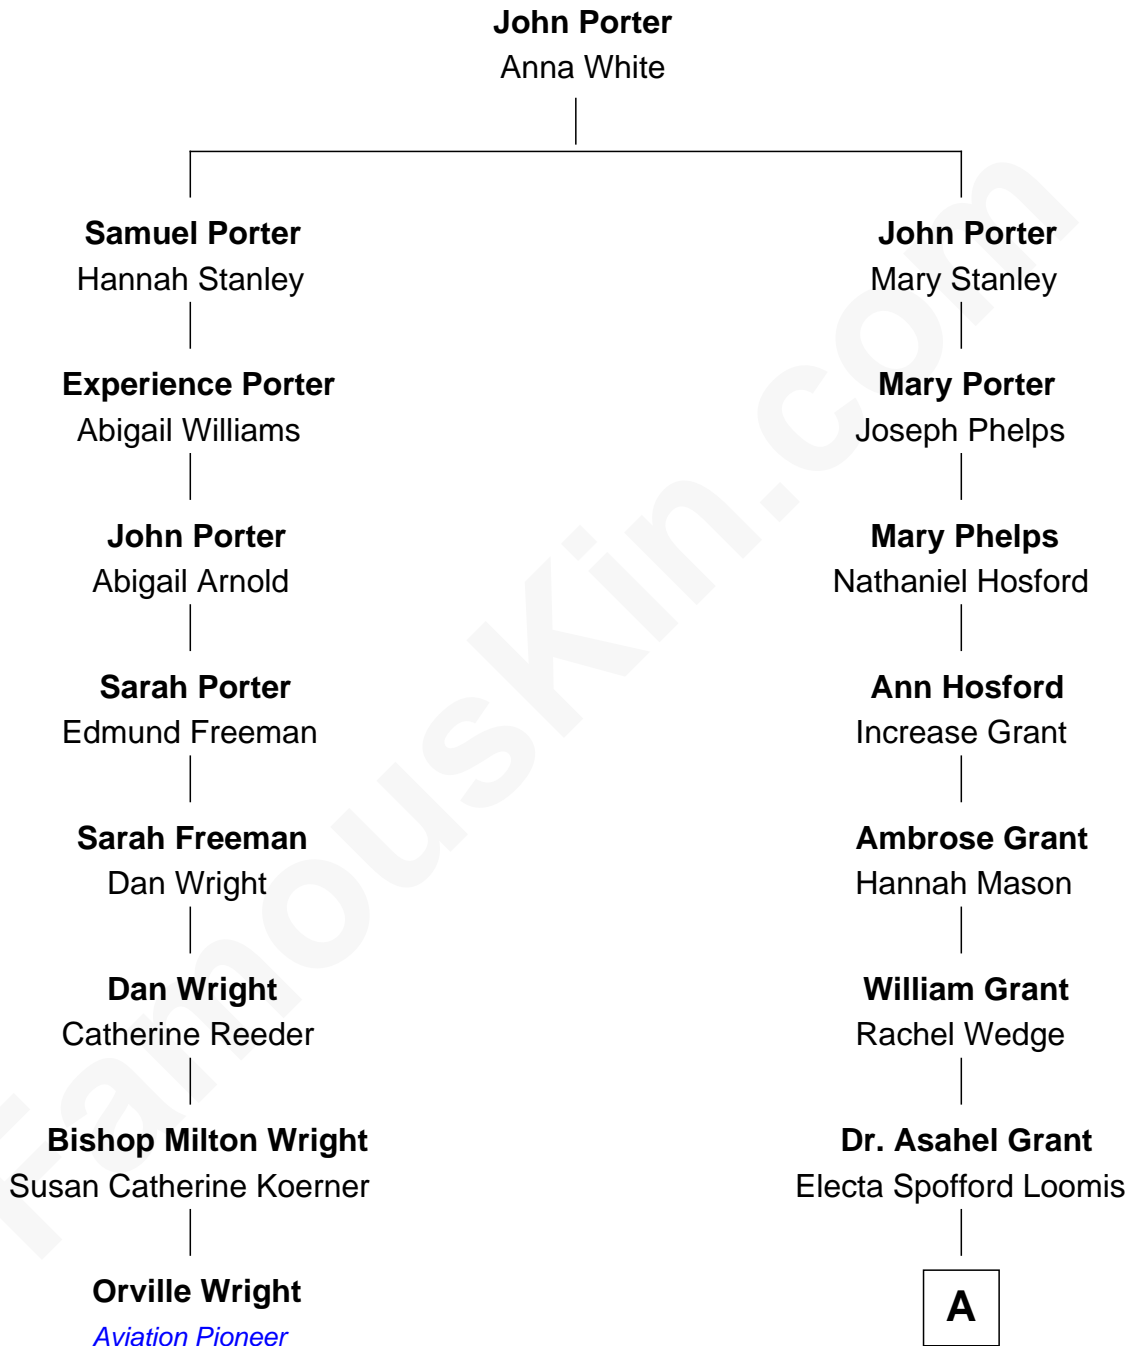

## Relationship Chart of

### Orville Wright

*Wright Brothers - Aviation Pioneer*

7th cousin 4 times removed of

### Amy Grant

*Christian/Pop Singer and Songwriter*

**A**

**Edwin Hodges Grant**

Sarah Thompson

**Henry Hastings Grant**

Isabel Paine

**Otis Paine Grant**