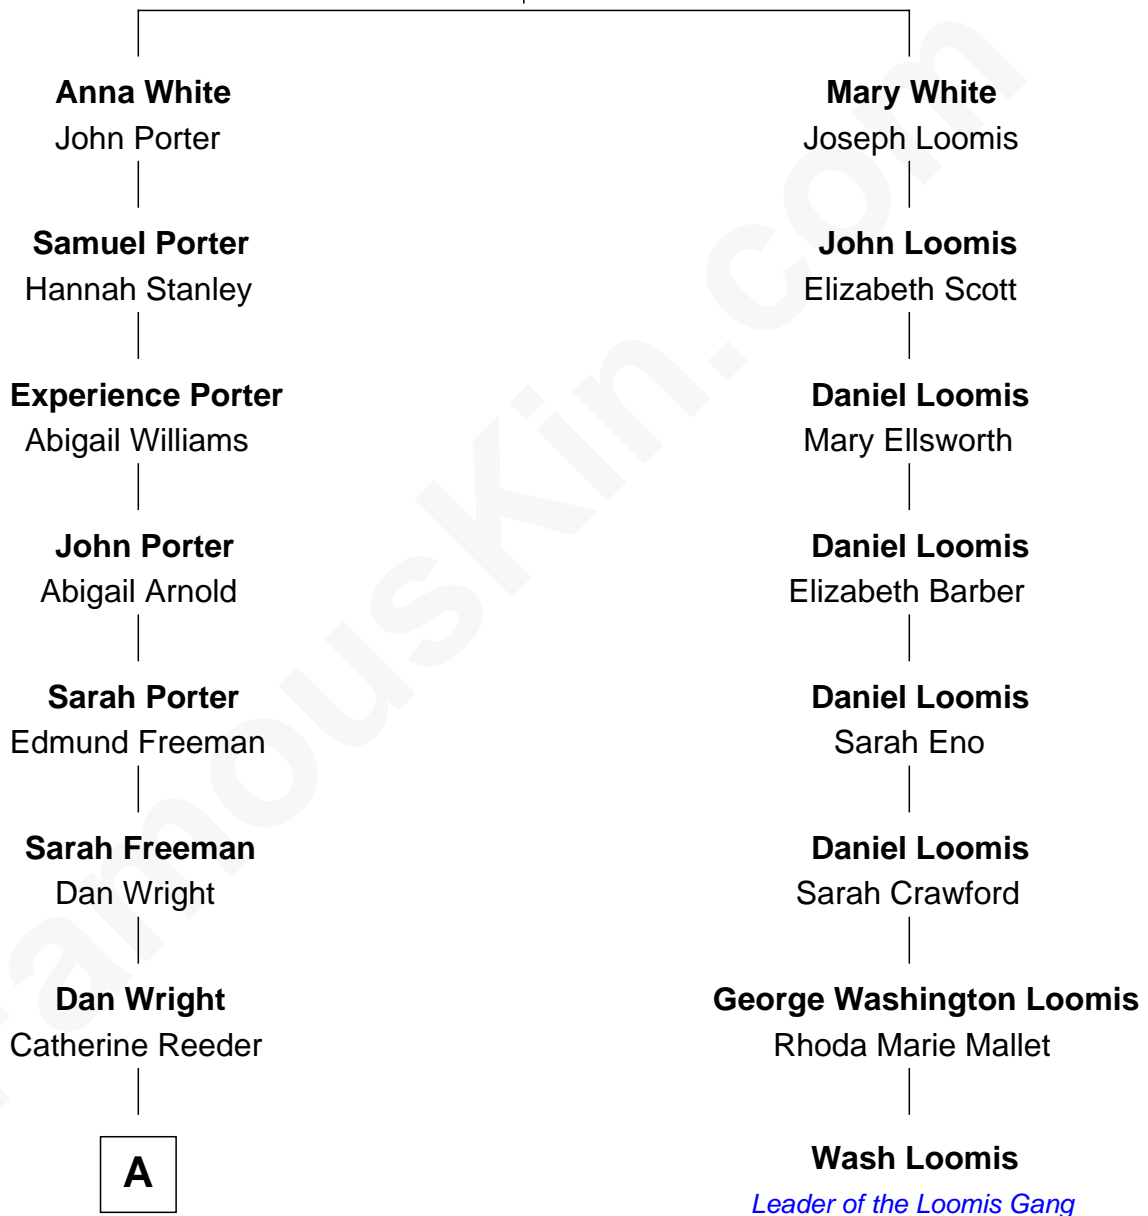

FamousKin.com

Relationship Chart of

Orville Wright

Wright Brothers - Aviation Pioneer

7th cousin 1 time removed of

Wash Loomis

Leader of the Loomis Gang

Robert White
Bridget Allgar

A

—
Bishop Milton Wright
Susan Catherine Koerner

—
Orville Wright
Aviation Pioneer

FamousKin.com