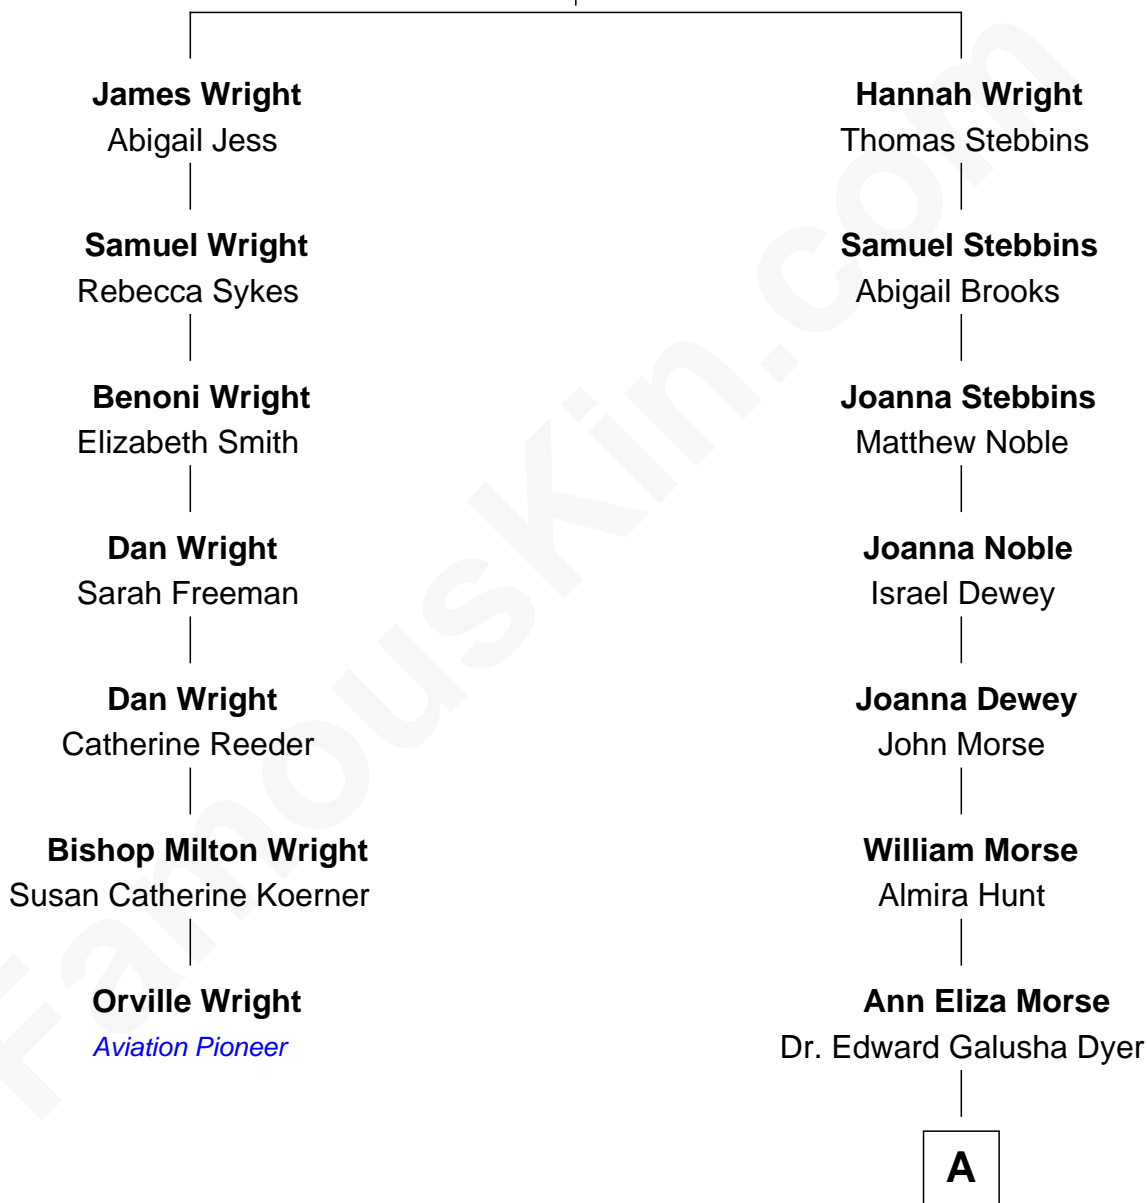

FamousKin.com

Relationship Chart of

Orville Wright

Wright Brothers - Aviation Pioneer

6th cousin 5 times removed of

Andrew Shue

TV Actor

Samuel Wright

Margaret - - - - -

A

Emily Almira Dyer
Alexander Hunter Gunn

Alexander Hunter Gunn
Harriet Grace Brewster Willcox

Mary Brewster Gunn
Adoniram Judson Wells

Anne Brewster Wells
James William Shue

Andrew Shue
TV Actor