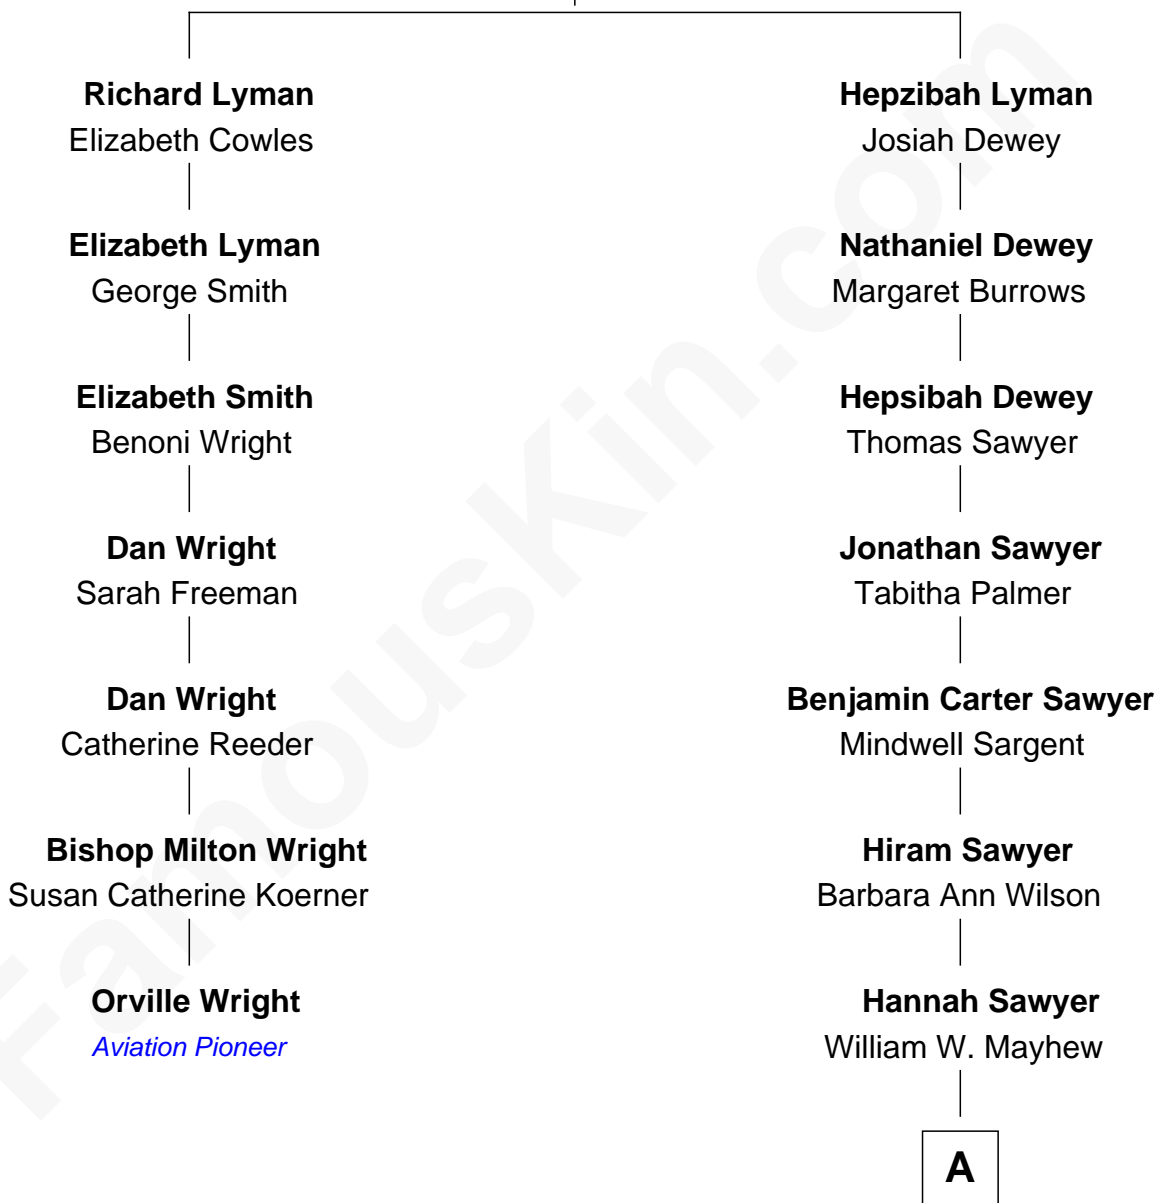

FamousKin.com

Relationship Chart of Orville Wright

Wright Brothers - Aviation Pioneer

6th cousin 4 times removed of

David Hyde Pierce

Stage, TV, and Movie Actor

Richard Lyman

Hepzibah Ford

A

—
Sarah B. Mayhew

Rev. Thomas Bennett Hughes

—
Lorado Thomas Hughes

Mildred E. Sherman

—
Laura Marie Hughes

George Hyde Pierce

—
David Hyde Pierce