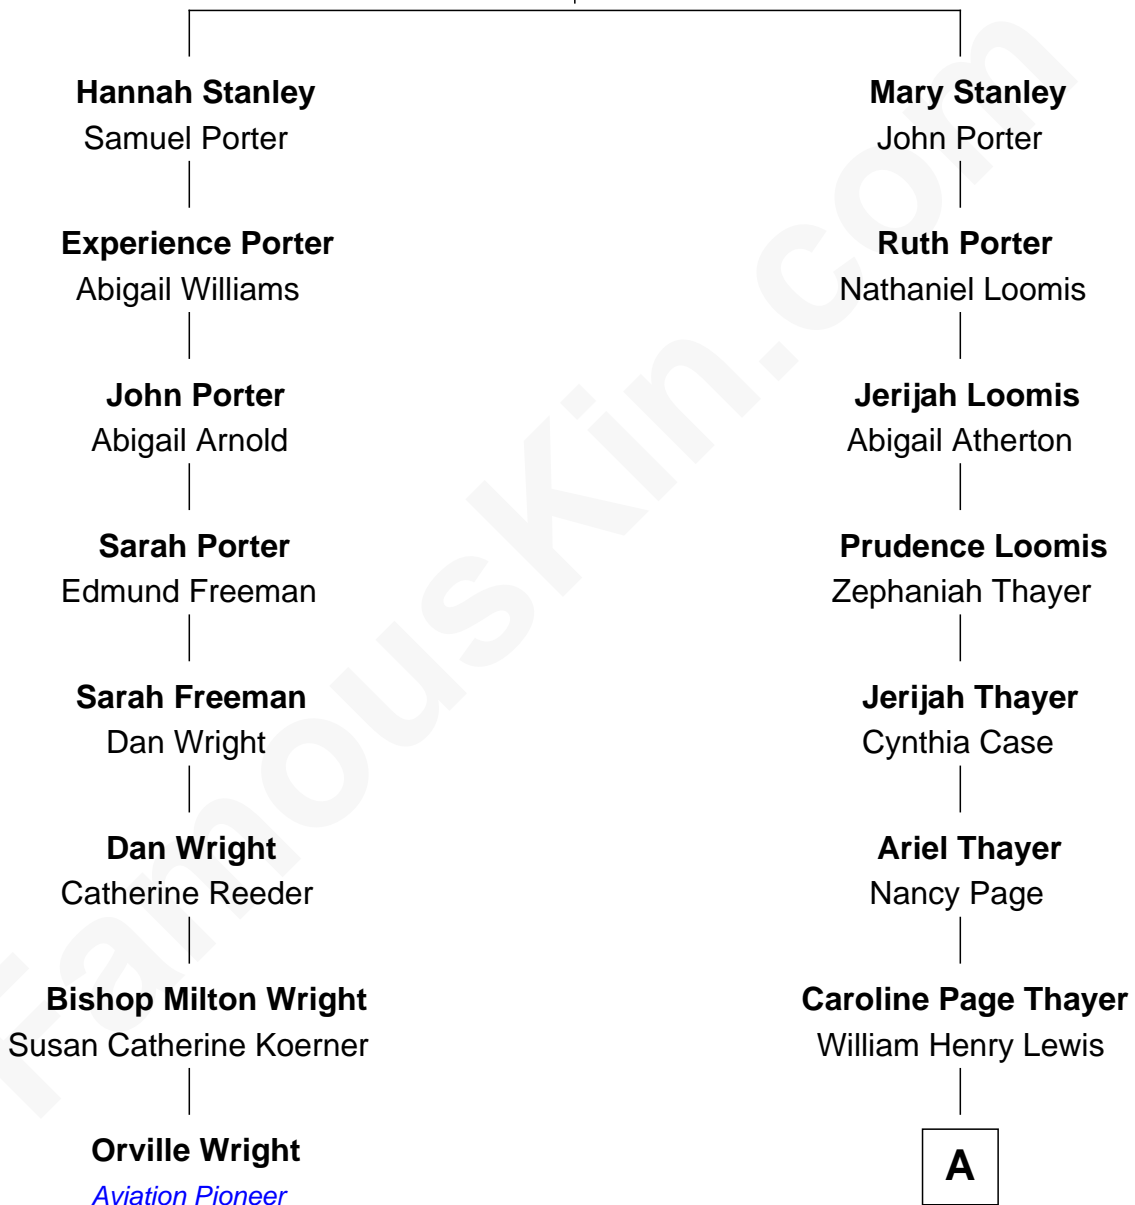

## Relationship Chart of

### Orville Wright

*Wright Brothers - Aviation Pioneer*

7th cousin 3 times removed of

### David Hyde Pierce

*Stage, TV, and Movie Actor*

**Thomas Stanley**  
Bennett Tritton

**A**

—  
**Mary Annie Lewis**

George W. Hyde

—  
**Helen E. Hyde**

Arthur J. Pierce