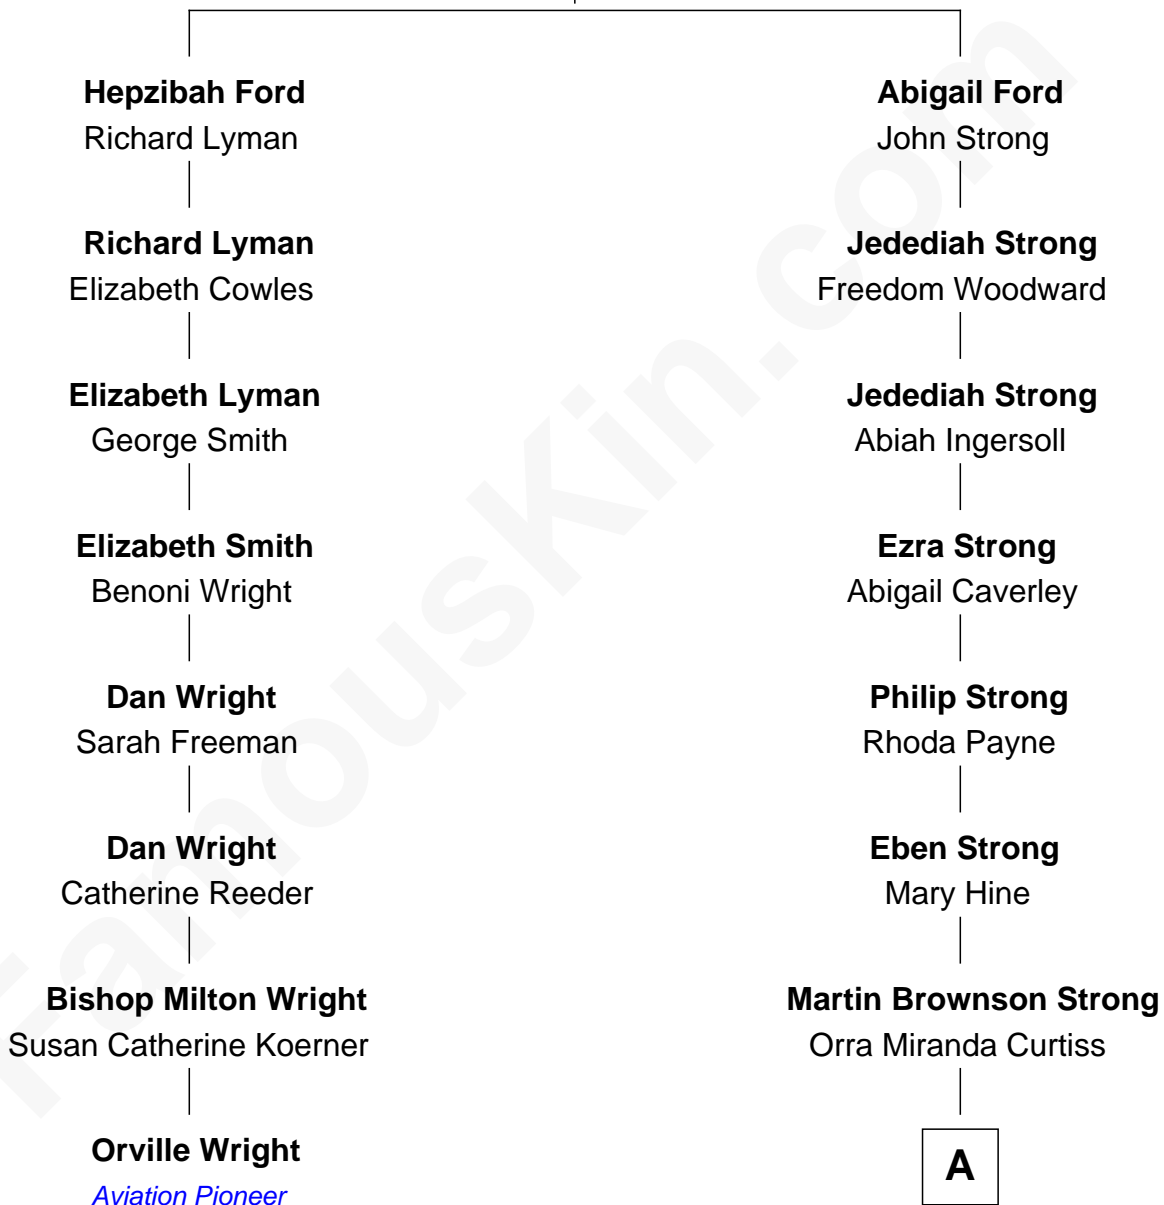

FamousKin.com

Relationship Chart of

Orville Wright

Wright Brothers - Aviation Pioneer

7th cousin 4 times removed of

Sarah Palin

9th Governor of Alaska

Thomas Ford
Elizabeth Charde

A

Homer Curtiss Strong
Augusta Lodema Godfrey

Cora Godfrey Strong
James Carl Gower

Helen Louise Gower
Clement James Sheeran

Sarah Sheeran
Charles Richard Heath

Sarah Palin
9th Governor of Alaska

FamousKin.com