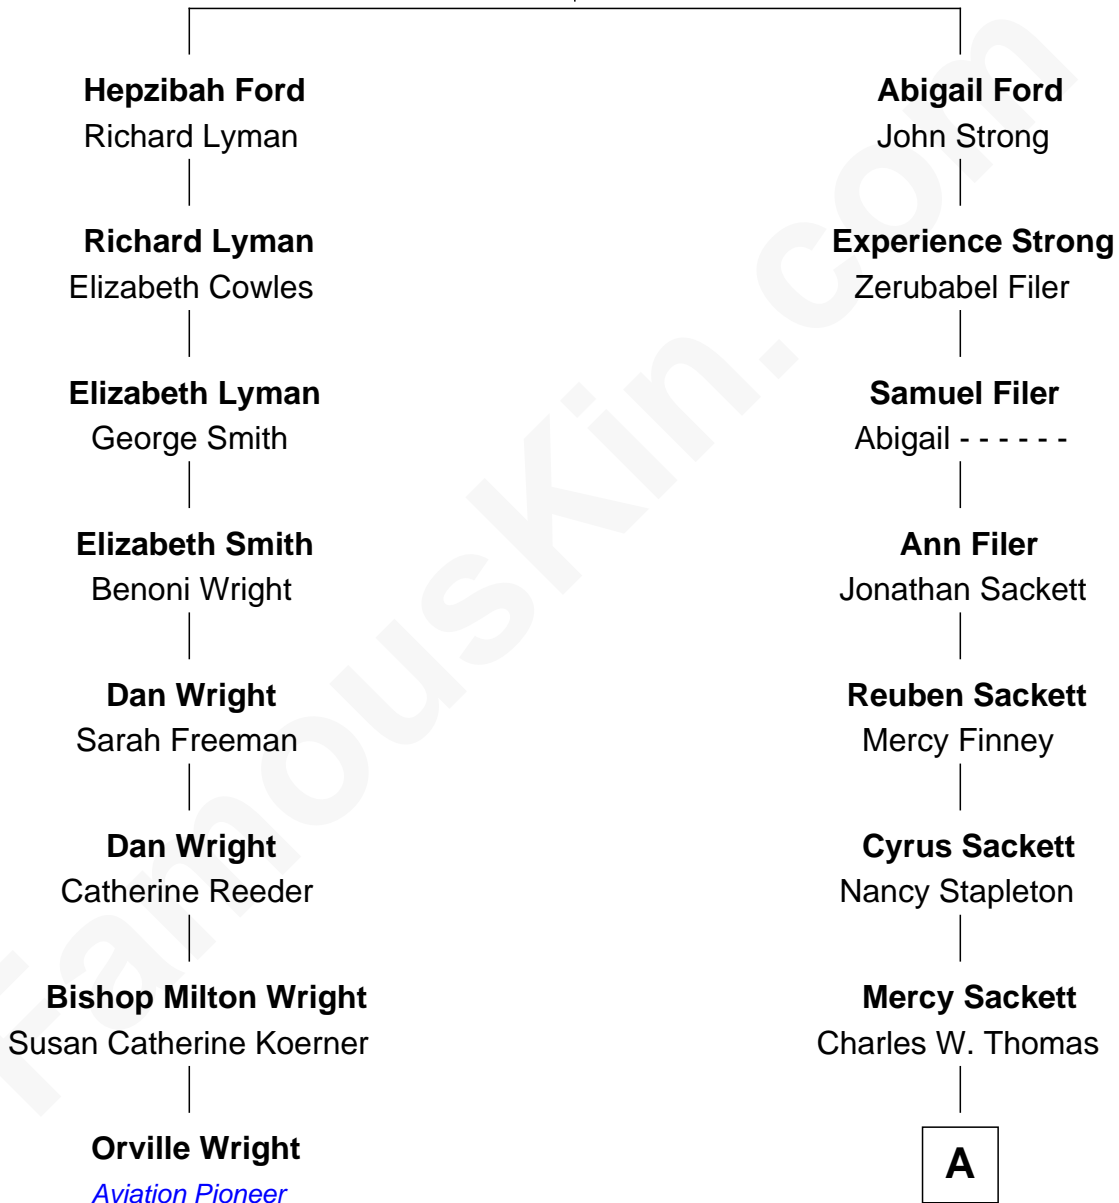

FamousKin.com

Relationship Chart of

Orville Wright

Wright Brothers - Aviation Pioneer

7th cousin 2 times removed of

Lowell Thomas

Radio and TV Commentator

Thomas Ford
Elizabeth Charde

A

—
David Randall Thomas

Pheriba Anne Jackson

—
Dr. Harry George Thomas

Harriet May Wagner

—
Lowell Thomas

Radio and TV Commentator

FamousKin.com