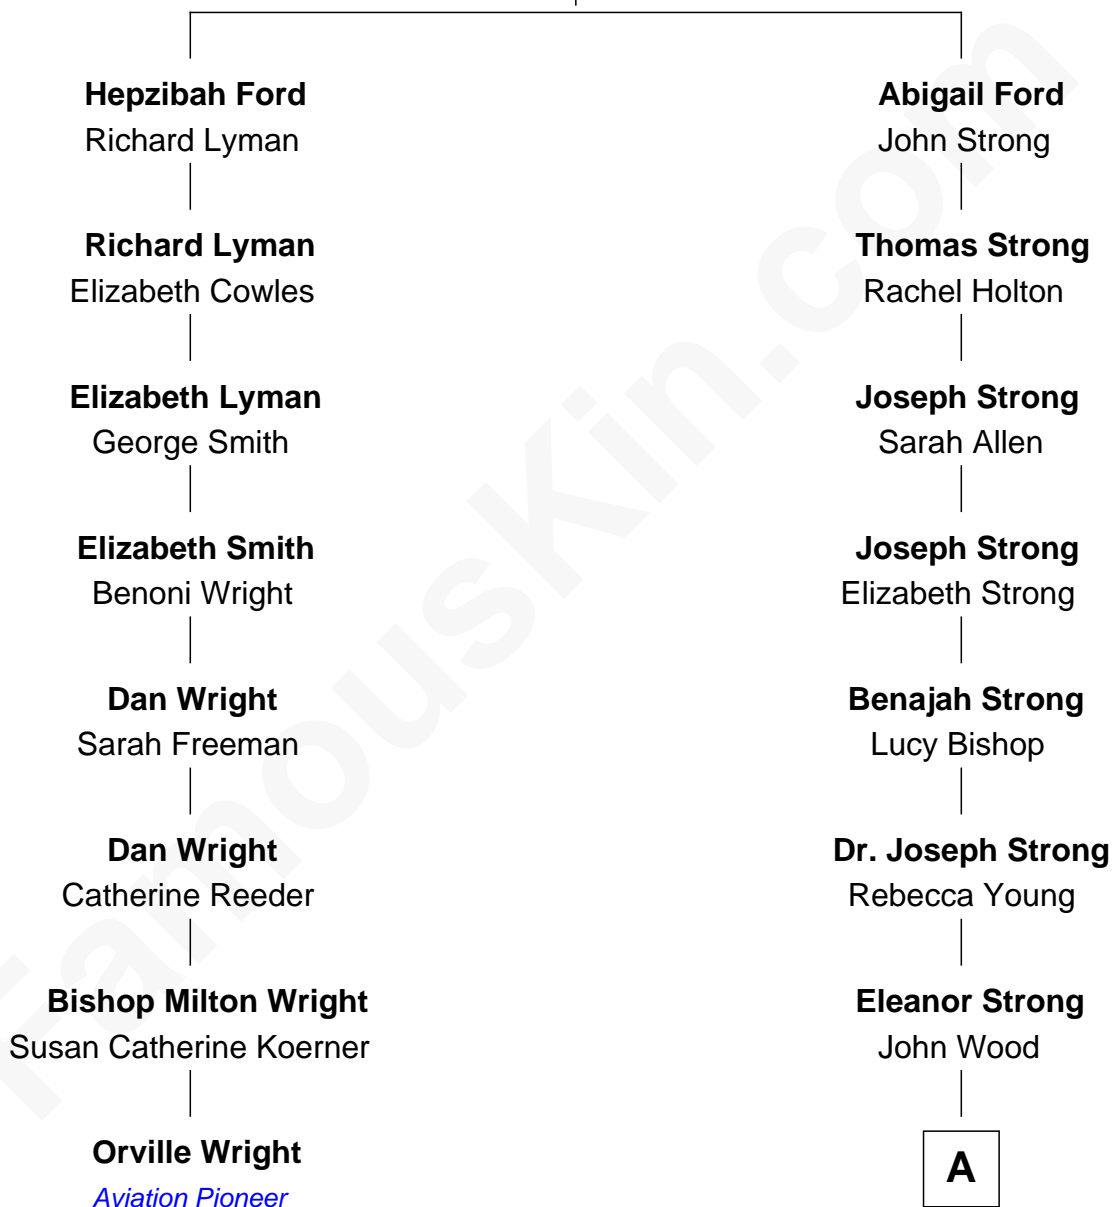

FamousKin.com

Relationship Chart of

Orville Wright

Wright Brothers - Aviation Pioneer

7th cousin 5 times removed of

Prince William

Prince of Wales

Thomas Ford
Elizabeth Charde

A

Ellen Wood

Franklin H. Work

Frances Eleanor Work

James Boothby Burke Roche

Edmund Maurice Burke Roche

Ruth Sylvia Gill

Frances Ruth Burke Roche

Edward John Spencer

Princess Diana Frances Spencer

Charles III, King of the United Kingdom

Prince William

Prince of Wales