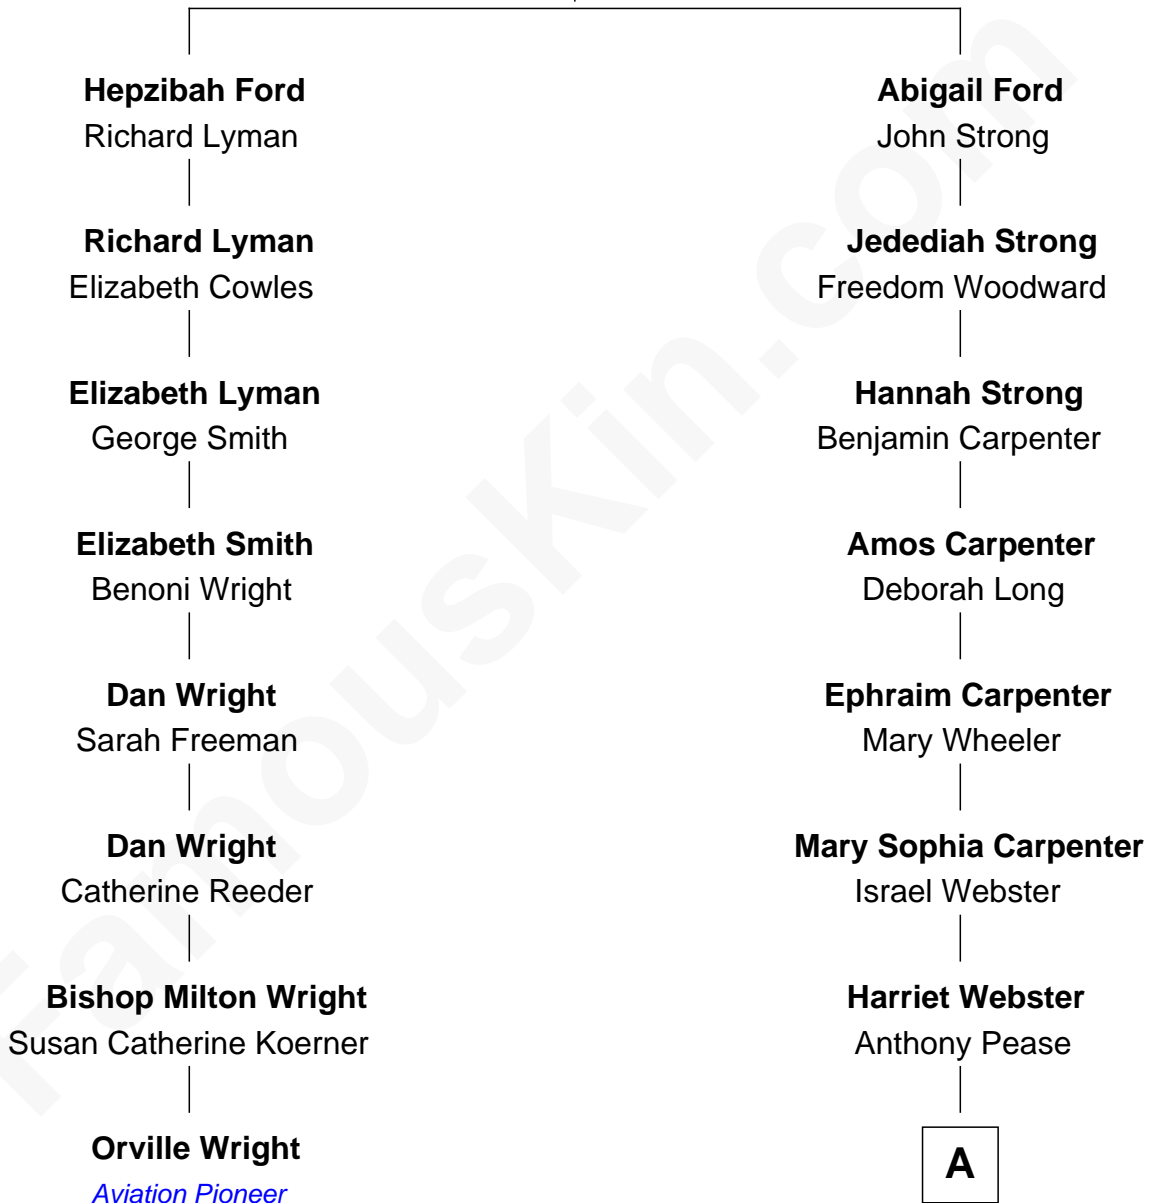

FamousKin.com

Relationship Chart of

Orville Wright

Wright Brothers - Aviation Pioneer

7th cousin 4 times removed of

Mark David Chapman

Assassinated John Lennon

Thomas Ford
Elizabeth Charde

A

Horace Pease

Lovina Blodgett

Stephen F. Pease

Bertha Genevieve - - - - -

Henry Horace Pease

Myrtle S. Nelson

Diane Elizabeth Pease