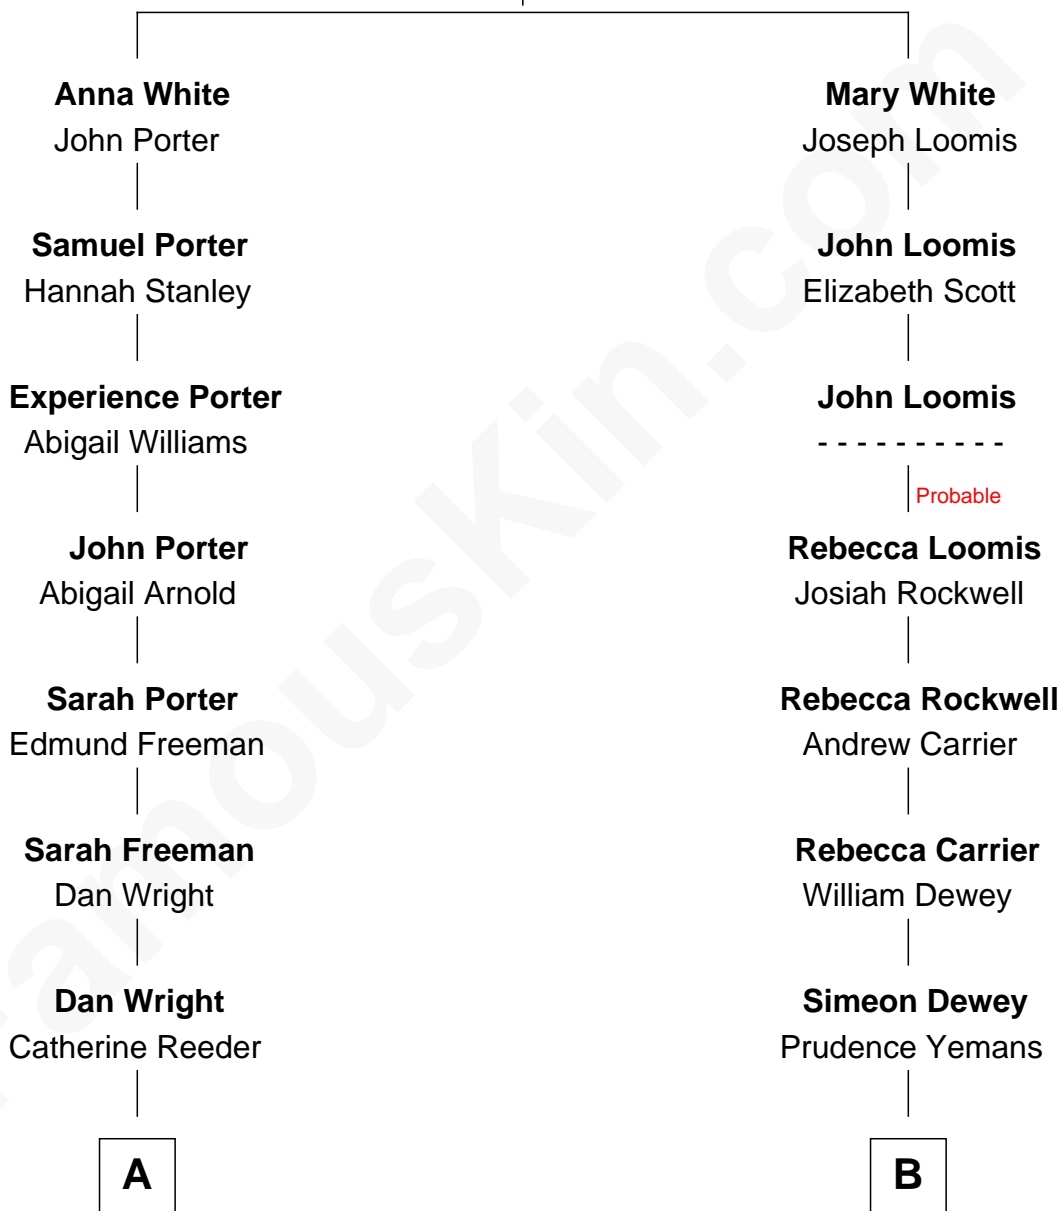

FamousKin.com

Relationship Chart of

Orville Wright

Wright Brothers - Aviation Pioneer

8th cousin of

Admiral George Dewey

Admiral of the Navy

Robert White
Bridget Allgar

A

Bishop Milton Wright
Susan Catherine Koerner

Orville Wright
Aviation Pioneer

B

Dr. Julius Yemans Dewey
Mary Perrin

Admiral George Dewey
Admiral of the Navy

FamousKin.com