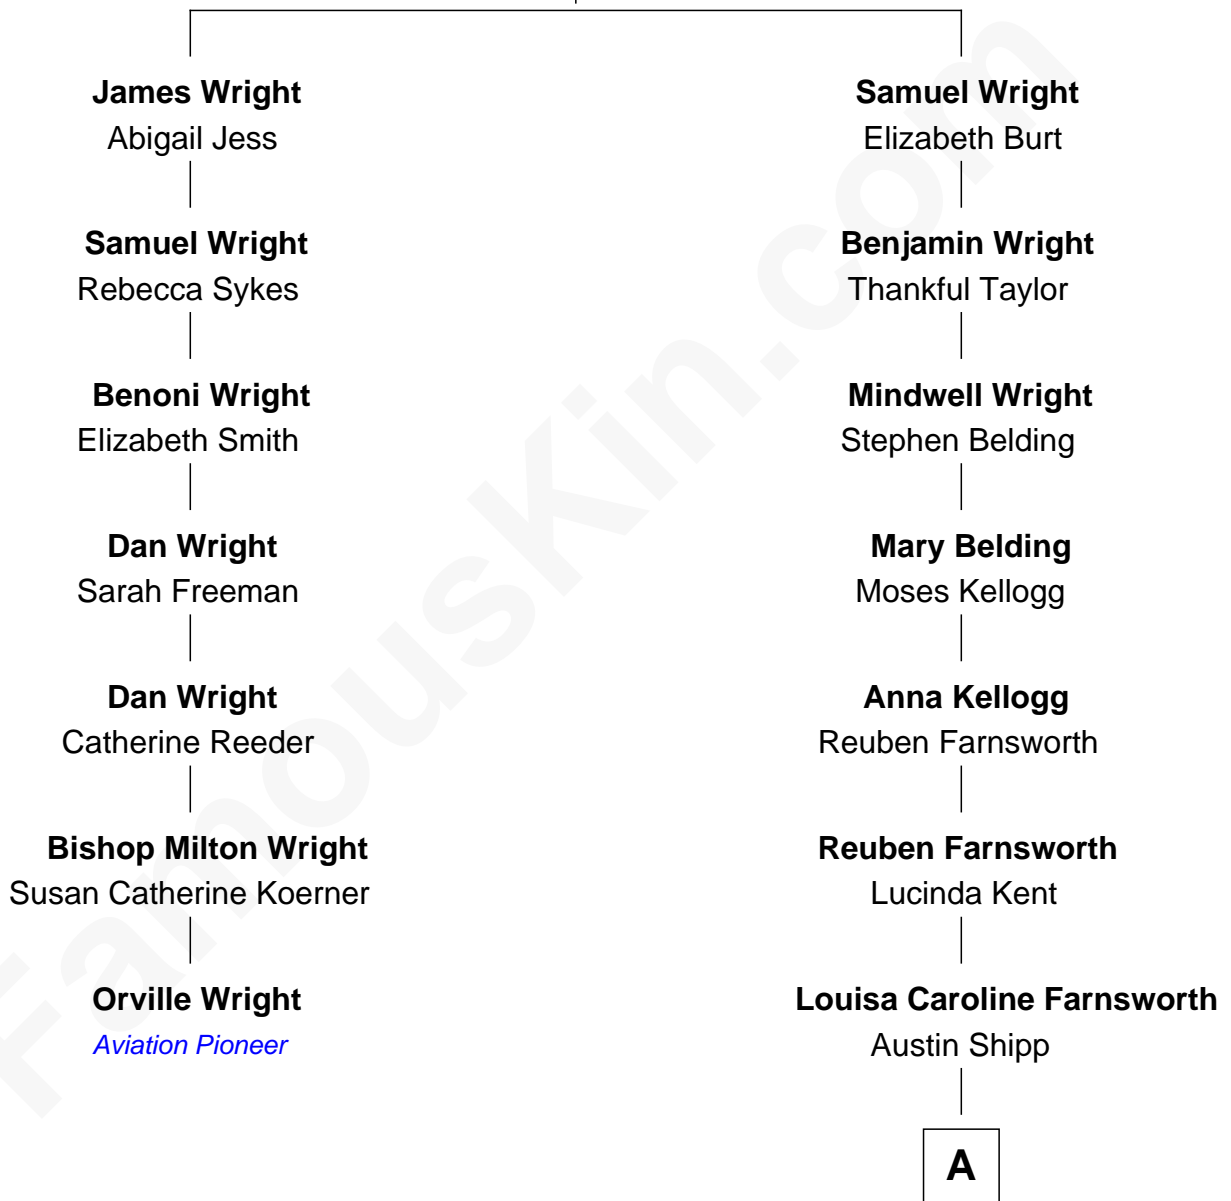

## Relationship Chart of

### Orville Wright

Wright Brothers - Aviation Pioneer

6th cousin 5 times removed of

**Amy Adams**

Movie Actress

**Samuel Wright**

Margaret - - - - -

A

Dr. Milford Bard Shipp

Ellis Reynolds

Olea Shipp

John Hyrum Hill

Olea Lorraine Hill

Frank Ralph Adams

Richard Kent Adams

Kathryn Hicken