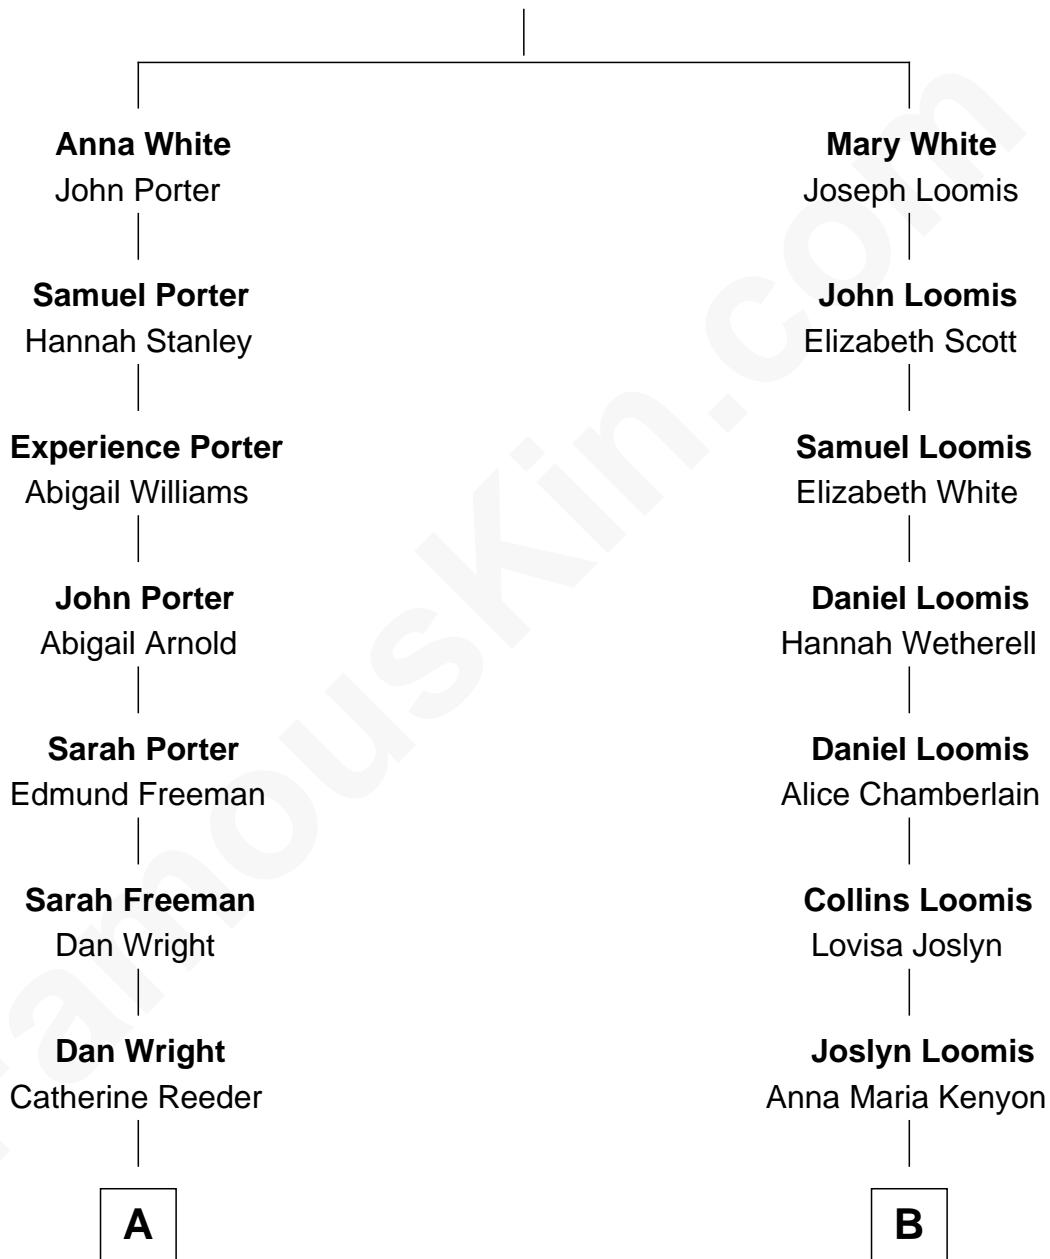

## Relationship Chart of

### Orville Wright

*Wright Brothers - Aviation Pioneer*

8th cousin 2 times removed of

### David McCullough

*Historian, Author and TV Narrator*

**Robert White**

Bridget Allgar

**A**

**Bishop Milton Wright**  
Susan Catherine Koerner

**Orville Wright**  
*Aviation Pioneer*

**B**