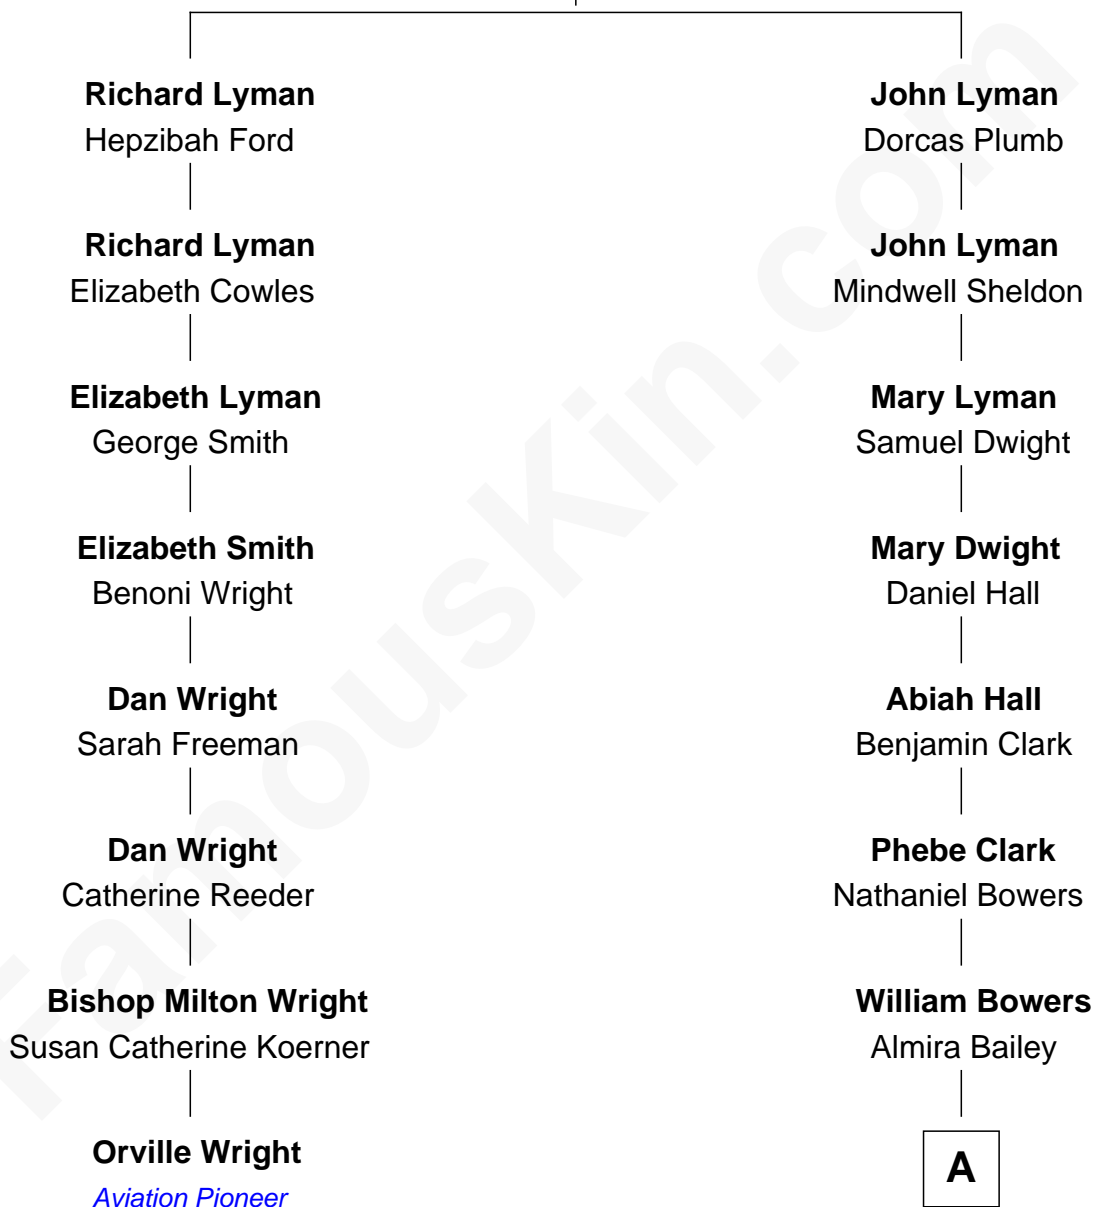

FamousKin.com

Relationship Chart of

Orville Wright

Wright Brothers - Aviation Pioneer

7th cousin 4 times removed of

Bob Taft

67th Governor of Ohio

Richard Lyman

Sarah - - - - -

A

Samuel Dwight Bowers

Martha Wheaton Dowd

Lloyd Wheaton Bowers

Louise Bennett Wilson

Martha Wheaton Bowers

Robert Alphonso Taft

Robert Alphonso Taft

Blanca Duncan Noël

Bob Taft

67th Governor of Ohio

FamousKin.com