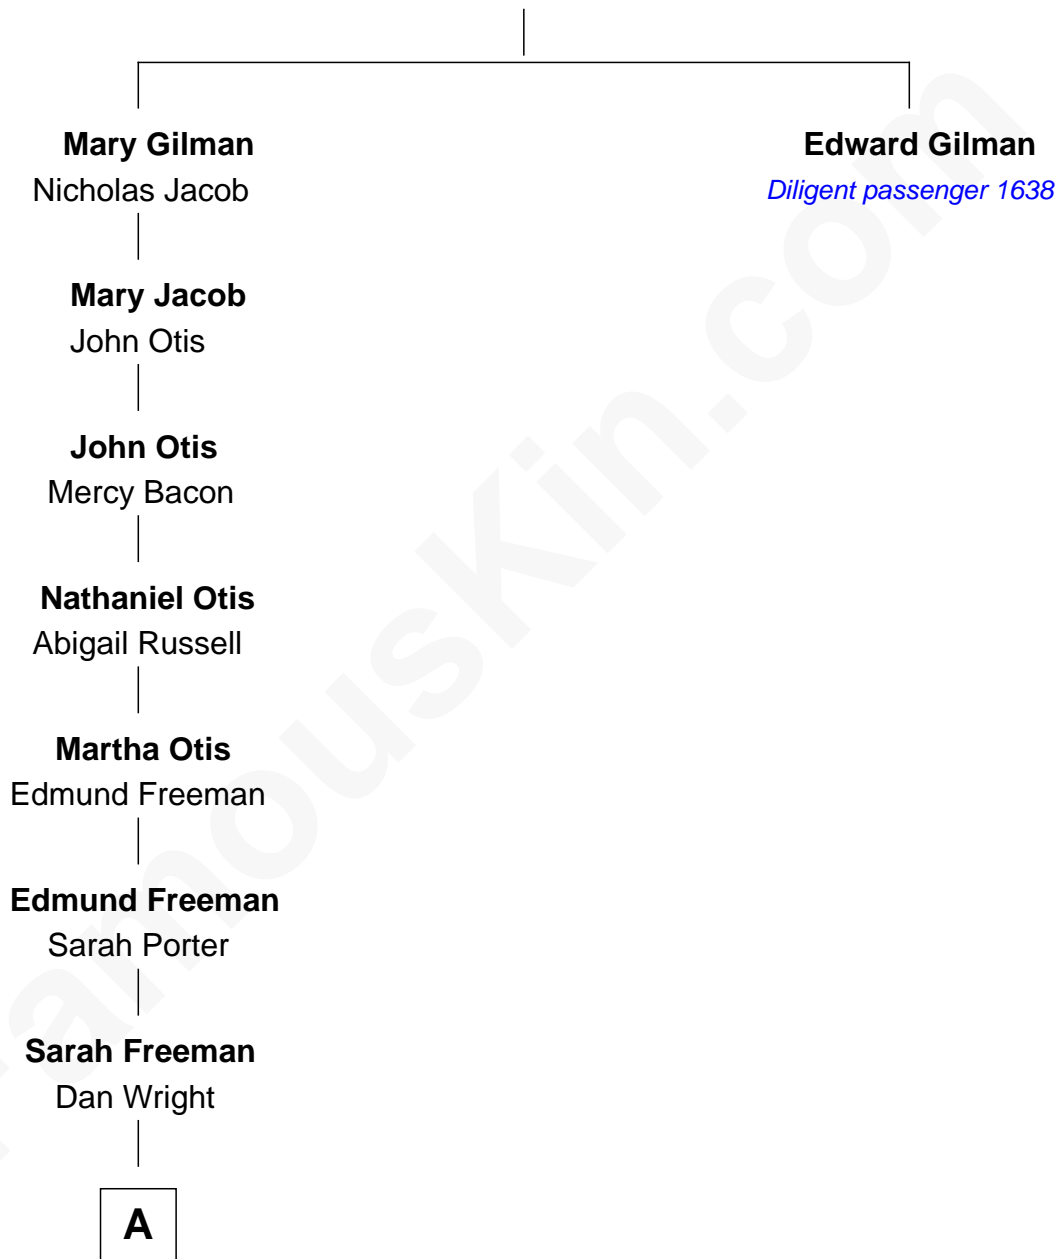

# FamousKin.com Relationship Chart of

**Orville Wright**

*Wright Brothers - Aviation Pioneer*

7th great-grandnephew of

**Edward Gilman**

*(c1587 - c1653) Diligent passenger 1638*

**Edward Gilman**

**A**

**Dan Wright**  
Catherine Reeder

**Bishop Milton Wright**  
Susan Catherine Koerner

**Orville Wright**  
*Aviation Pioneer*

FamousKin.com