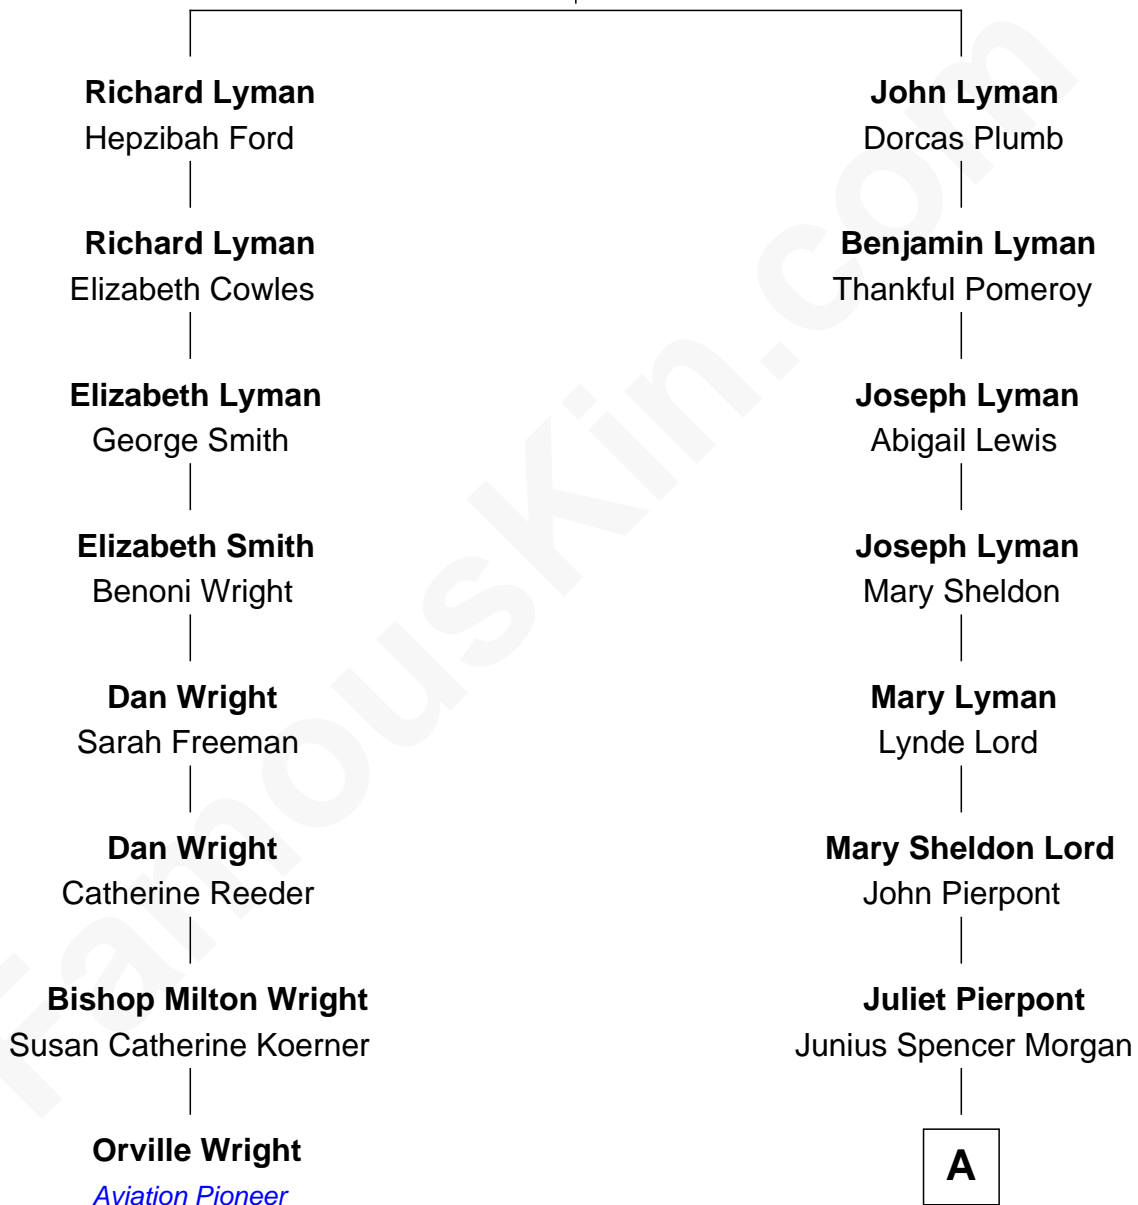

FamousKin.com

Relationship Chart of

Orville Wright

Wright Brothers - Aviation Pioneer

7th cousin 2 times removed of

Henry Sturgis Morgan

Co-Founder of Morgan Stanley

Richard Lyman

Sarah - - - - -

A

John Pierpont Morgan

Frances Louisa Tracy

John Pierpont Morgan

Jane Norton Grew

Henry Sturgis Morgan

Co-Founder of Morgan Stanley