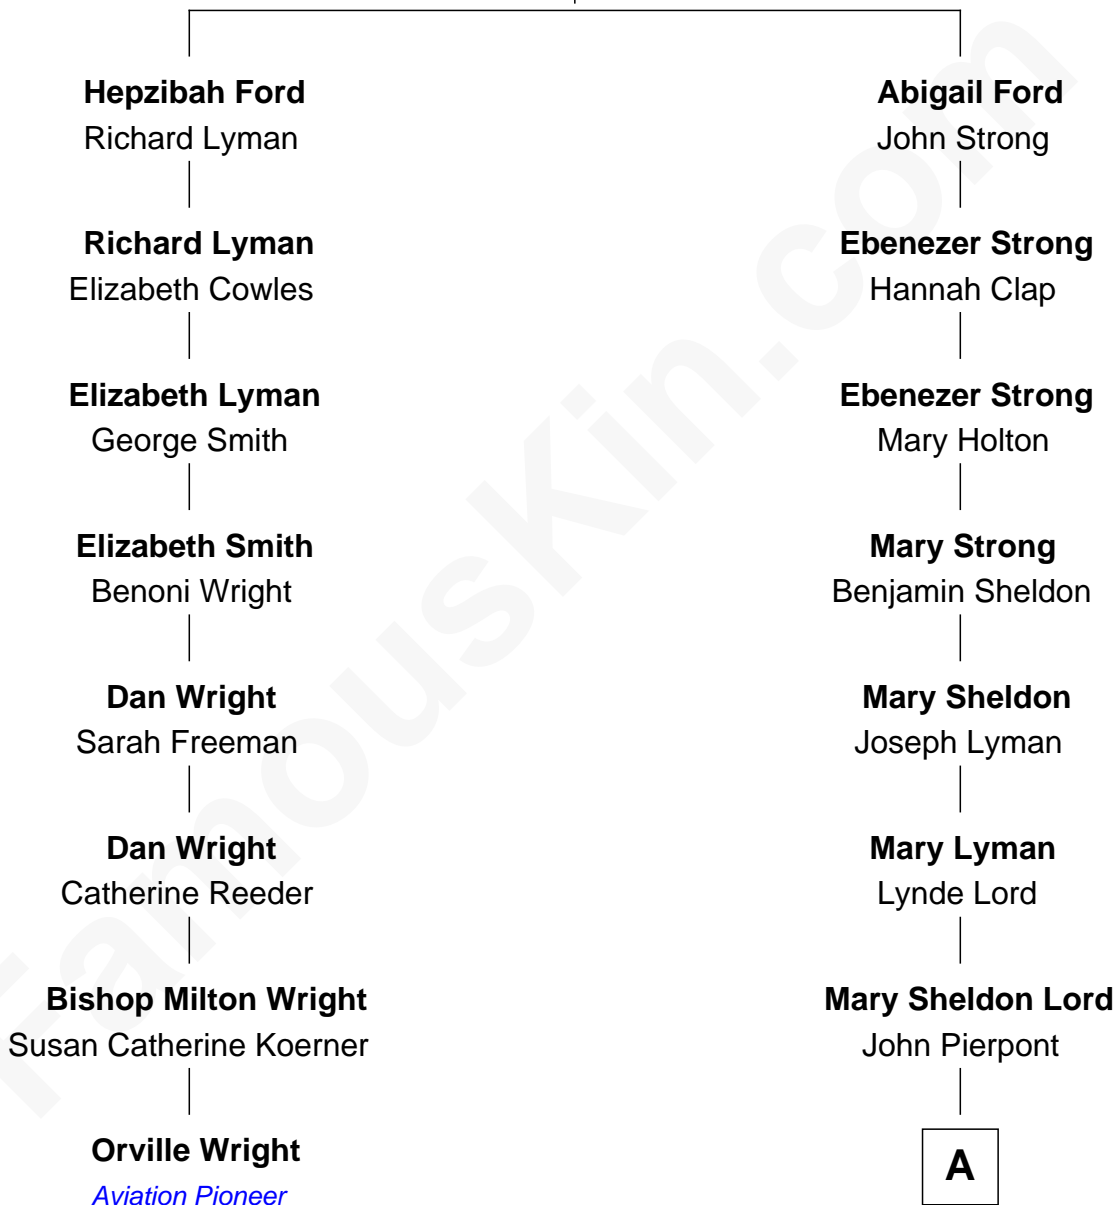

FamousKin.com

Relationship Chart of

Orville Wright

Wright Brothers - Aviation Pioneer

7th cousin 3 times removed of

Henry Sturgis Morgan

Co-Founder of Morgan Stanley

Thomas Ford
Elizabeth Charde

A

Juliet Pierpont

Junius Spencer Morgan

John Pierpont Morgan

Frances Louisa Tracy

John Pierpont Morgan

Jane Norton Grew

Henry Sturgis Morgan