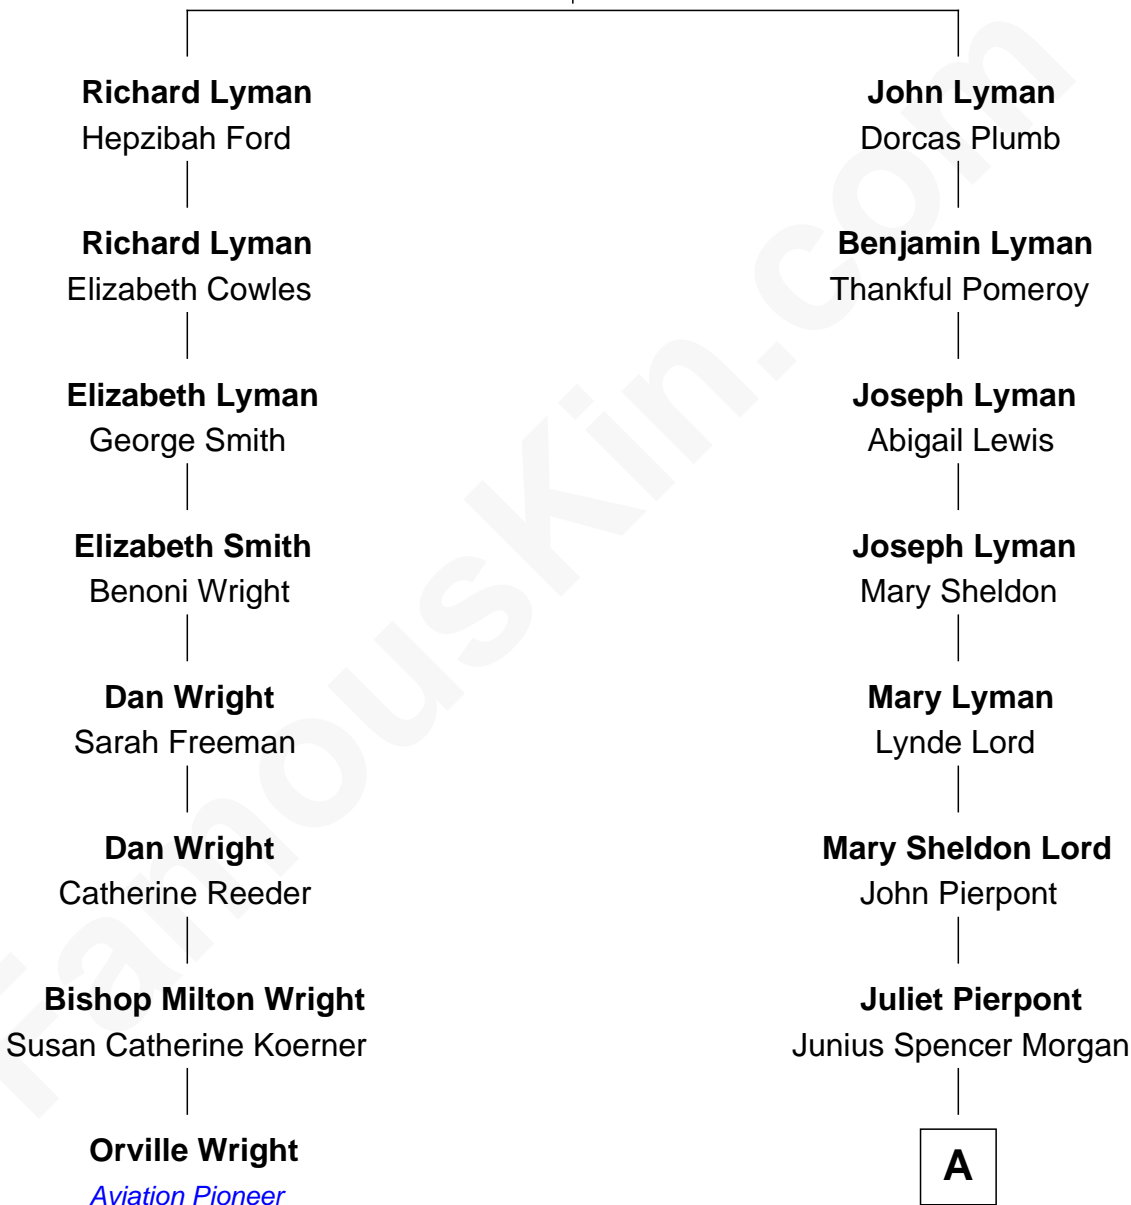

## Relationship Chart of

### Orville Wright

Wright Brothers - Aviation Pioneer

7th cousin 1 time removed of

**J.P. Morgan, Jr.**

American Banker and Philanthropist

**Richard Lyman**

Sarah - - - - -

**A**