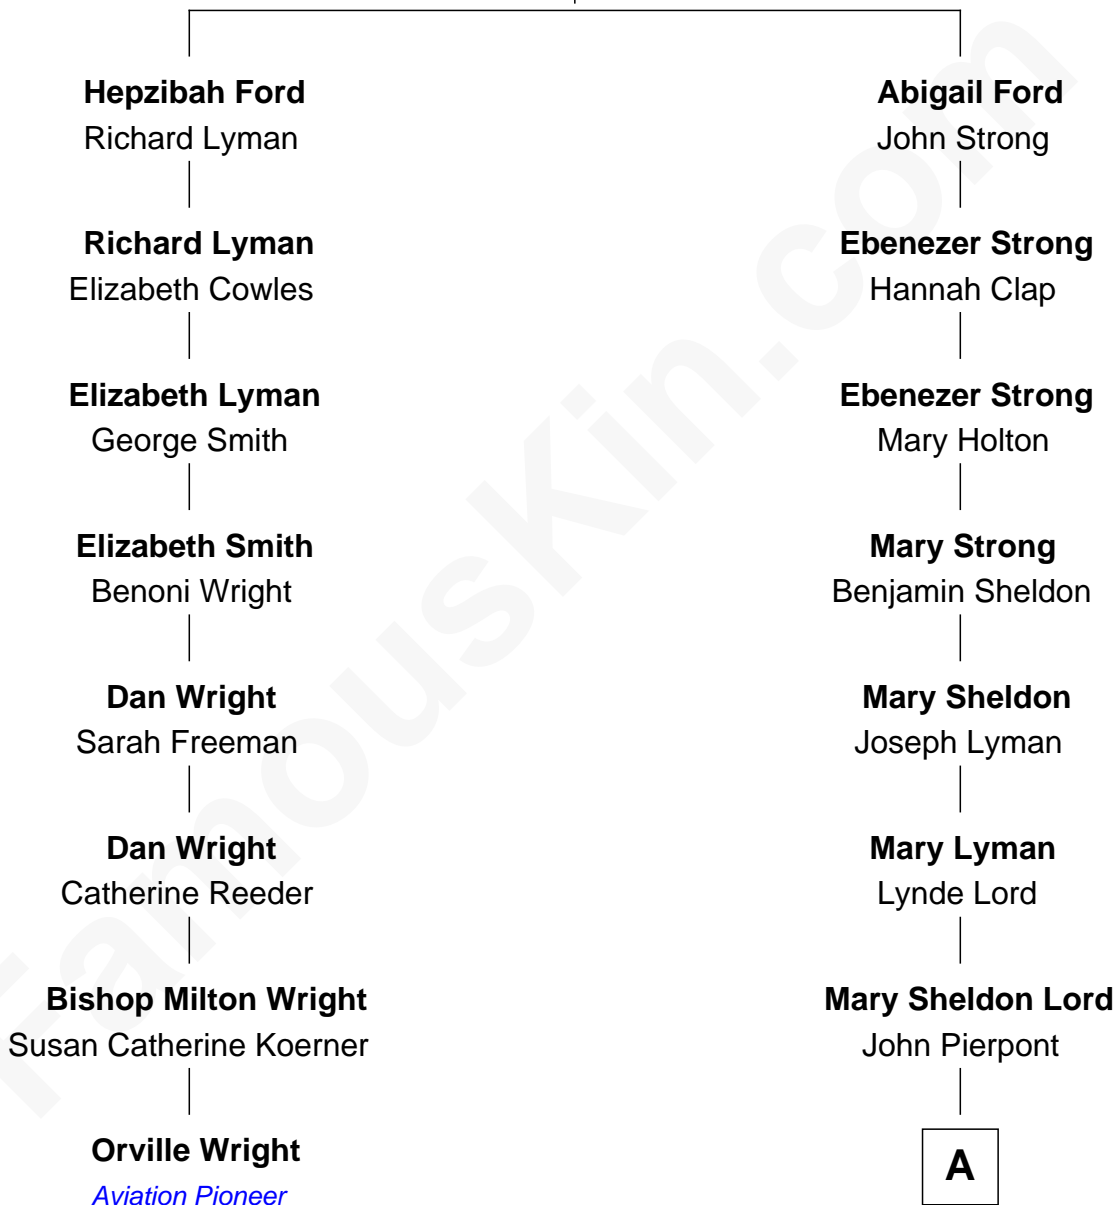

## Relationship Chart of

### Orville Wright

Wright Brothers - Aviation Pioneer

7th cousin 2 times removed of

**J.P. Morgan, Jr.**

American Banker and Philanthropist

**Thomas Ford**  
Elizabeth Charde

**A**

Juliet Pierpont