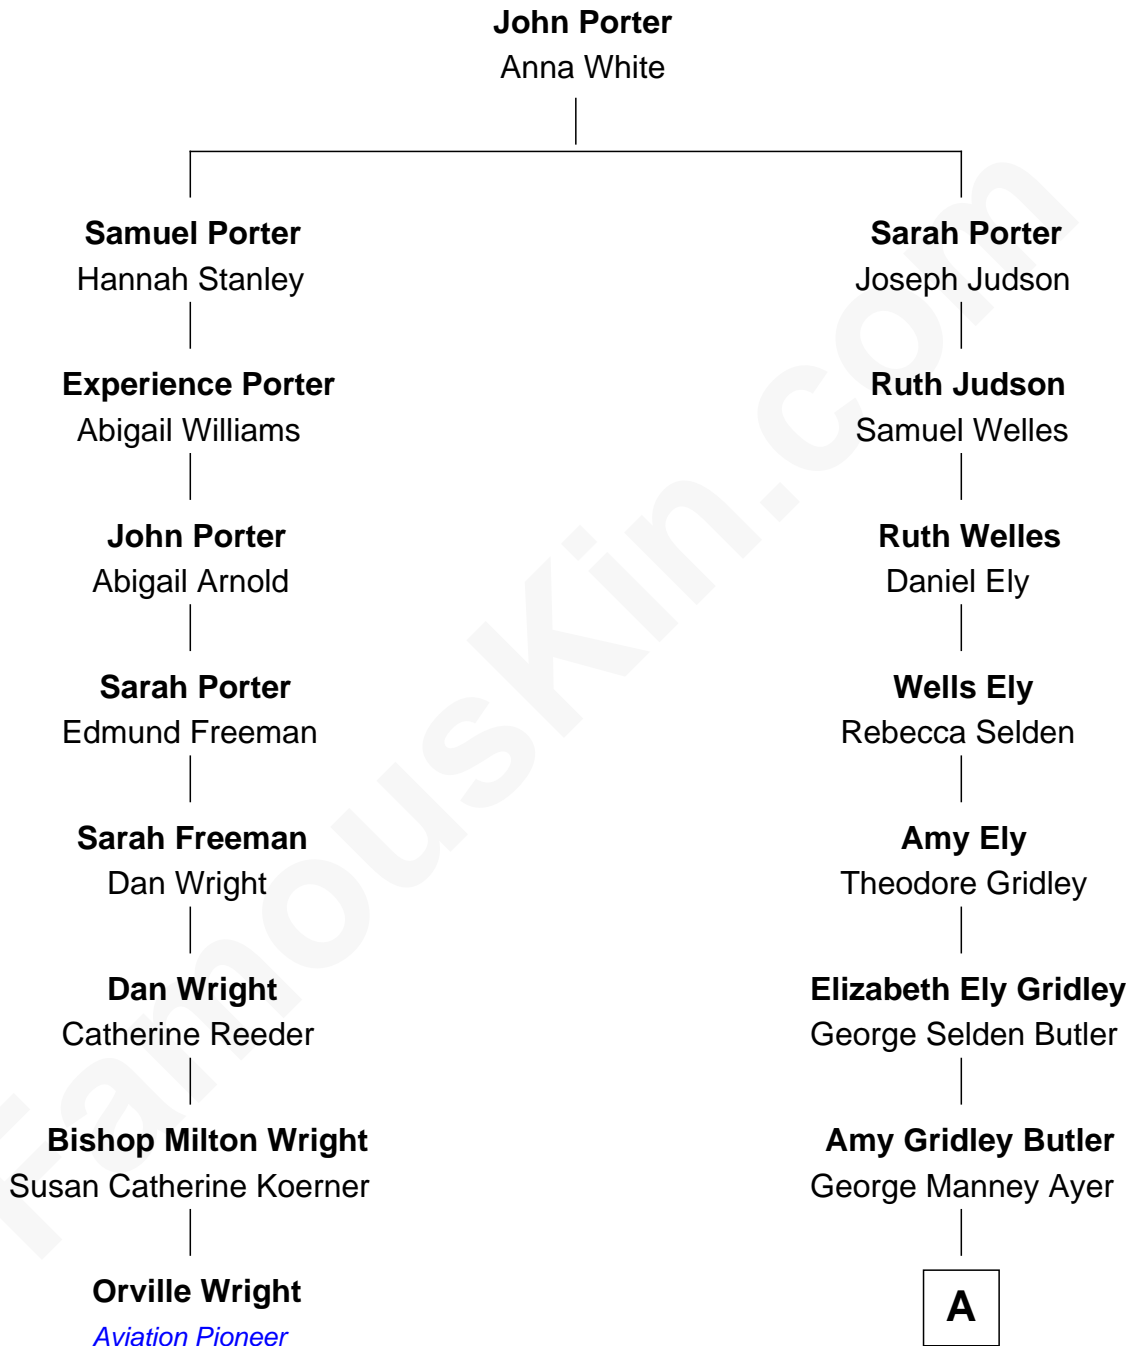

## Relationship Chart of

### Orville Wright

*Wright Brothers - Aviation Pioneer*

7th cousin 2 times removed of

**Gerald Ford**

*38th U.S. President*

**A**

**Adele Augusta Ayer**  
Levi Addison Gardner

**Dorothy Ayer Gardner**  
Leslie Lynch King

**Gerald Ford**  
*38th U.S. President*

FamousKin.com