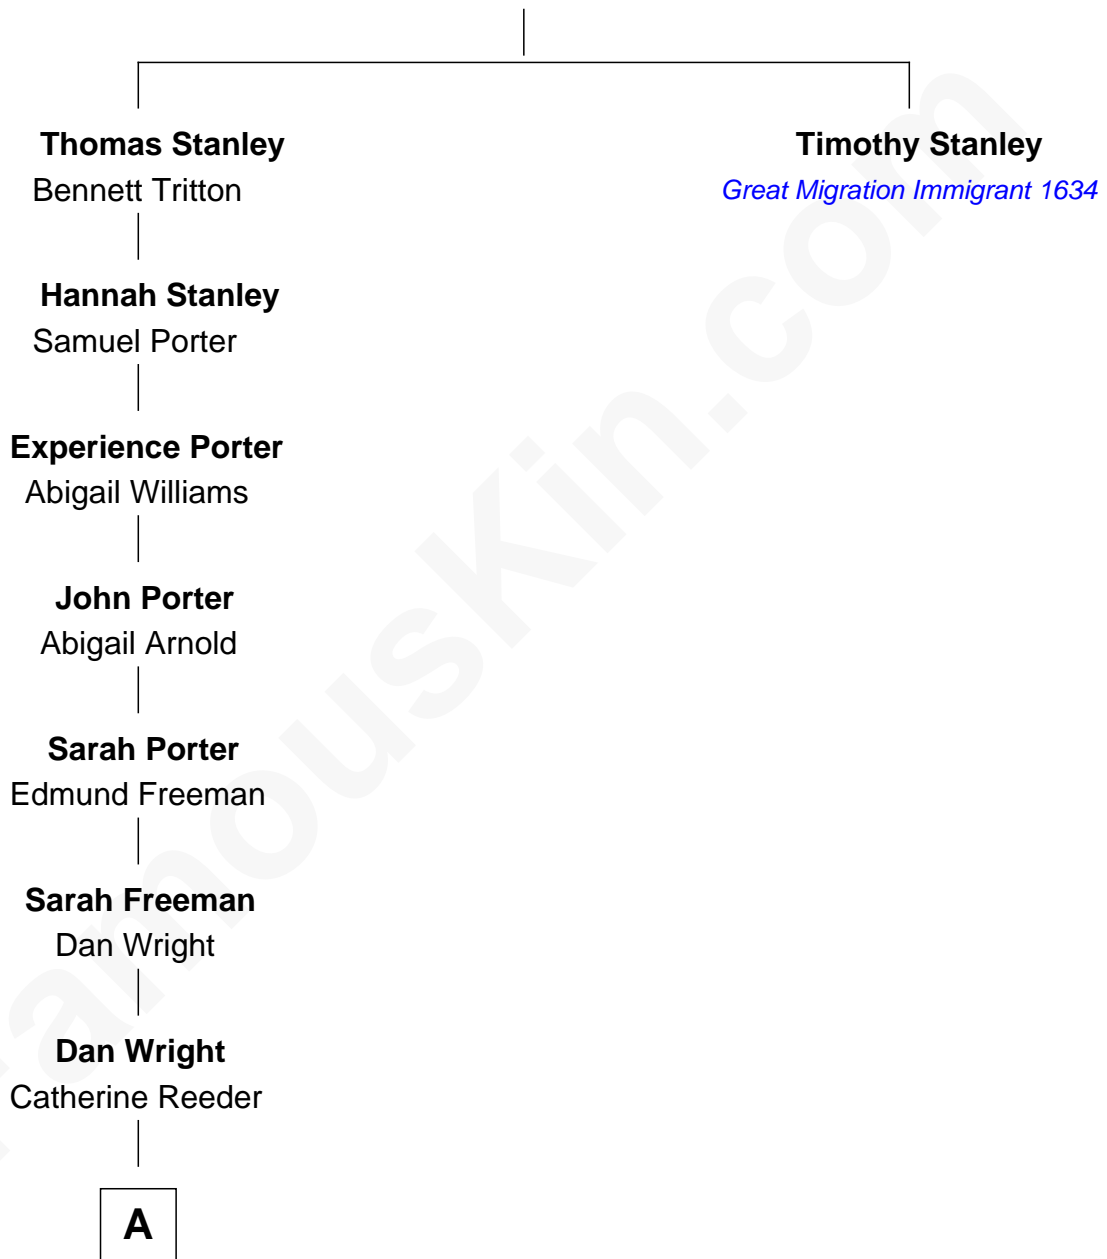

## Relationship Chart of

### Orville Wright

Wright Brothers - Aviation Pioneer

6th great-grandnephew of

**Timothy Stanley**

(c1604 - 1648) Great Migration Immigrant 1634

**Robert Stanley**

**A**

—  
**Bishop Milton Wright**  
Susan Catherine Koerner

—  
**Orville Wright**  
*Aviation Pioneer*

FamousKin.com