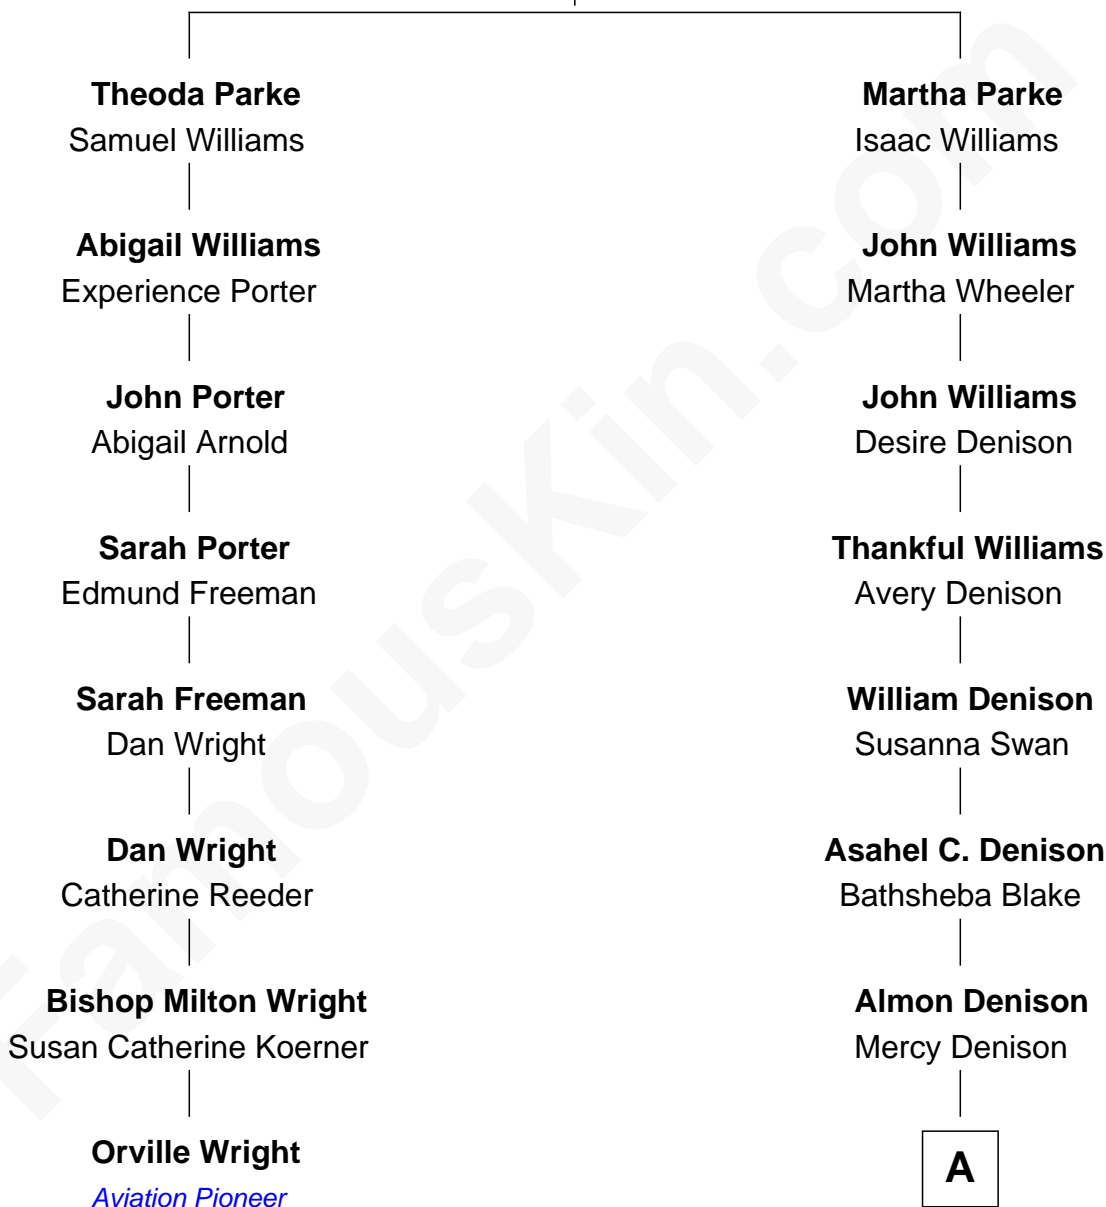

# FamousKin.com Relationship Chart of

**Orville Wright**

*Wright Brothers - Aviation Pioneer*

7th cousin 4 times removed of

**James Taylor**

*Singer-Songwriter*

**William Parke**  
Martha Holgrave

**A**

**John Clark Denison**

Arabelle E. Warren

**Etta M. Denison**

Henry Woodard

**Henry Herman Woodard**

Ella Angelique Knox

**Gertrude Arline Woodard**

Dr. Isaac Montrose Taylor

**James Taylor**

*Singer-Songwriter*

FamousKin.com