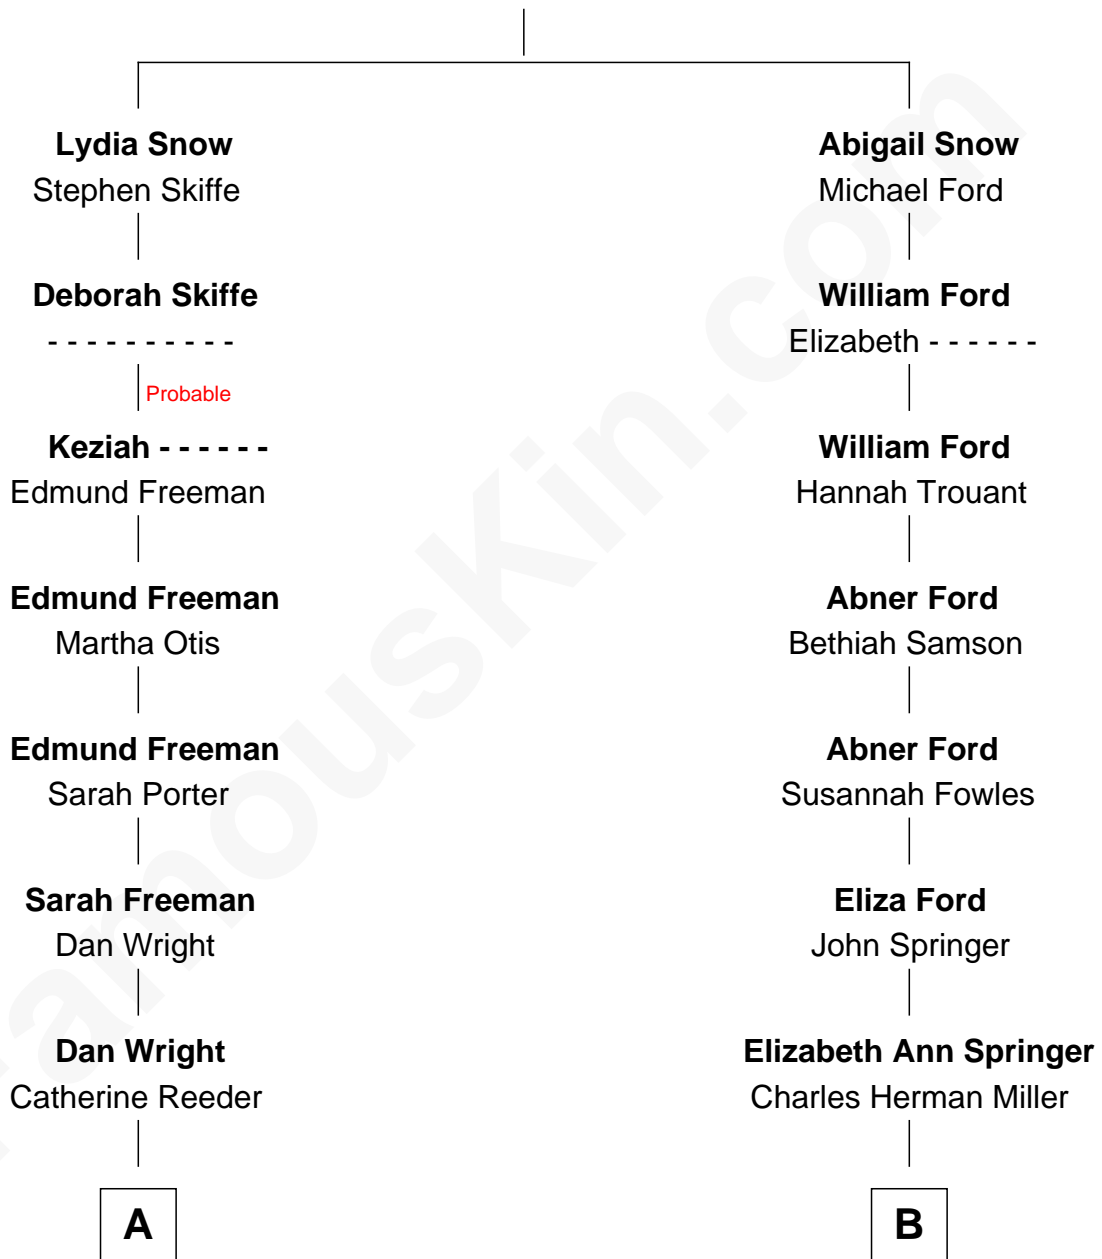

FamousKin.com

Relationship Chart of

Orville Wright

Wright Brothers - Aviation Pioneer

8th cousin 2 times removed of

Marie-Chantal Miller

Crown Princess of Greece

Anthony Snow

Abigail Warren

A

Bishop Milton Wright
Susan Catherine Koerner

Orville Wright
Aviation Pioneer

B

Ellis John Springer Miller
Blanche Louise Appleton

Ellis Warren Appleton Miller
Sophia June Squarebriggs

Robert Warren Miller
Marie Clara Pesantes