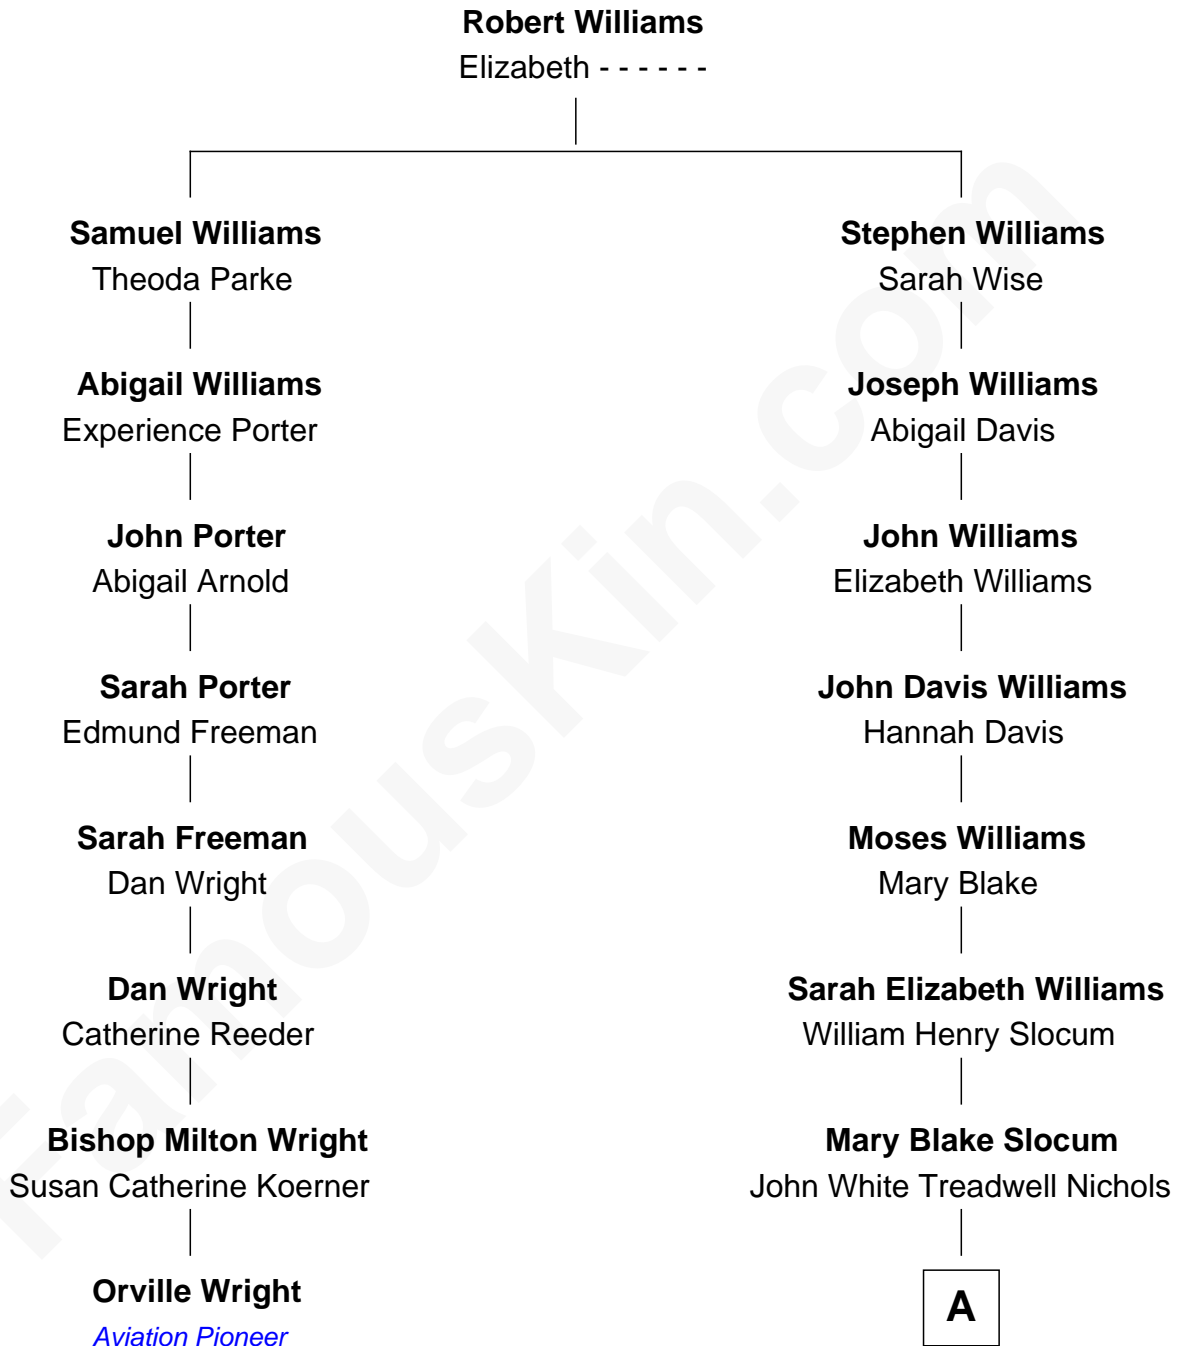

FamousKin.com

Relationship Chart of

Orville Wright

Wright Brothers - Aviation Pioneer

7th cousin 2 times removed of

Bill Weld

68th Governor of Massachusetts

A

John Treadwell Nichols

Cornelia DuBois Floyd

Mary Blake Nichols

David Weld

Bill Weld

68th Governor of Massachusetts

FamousKin.com