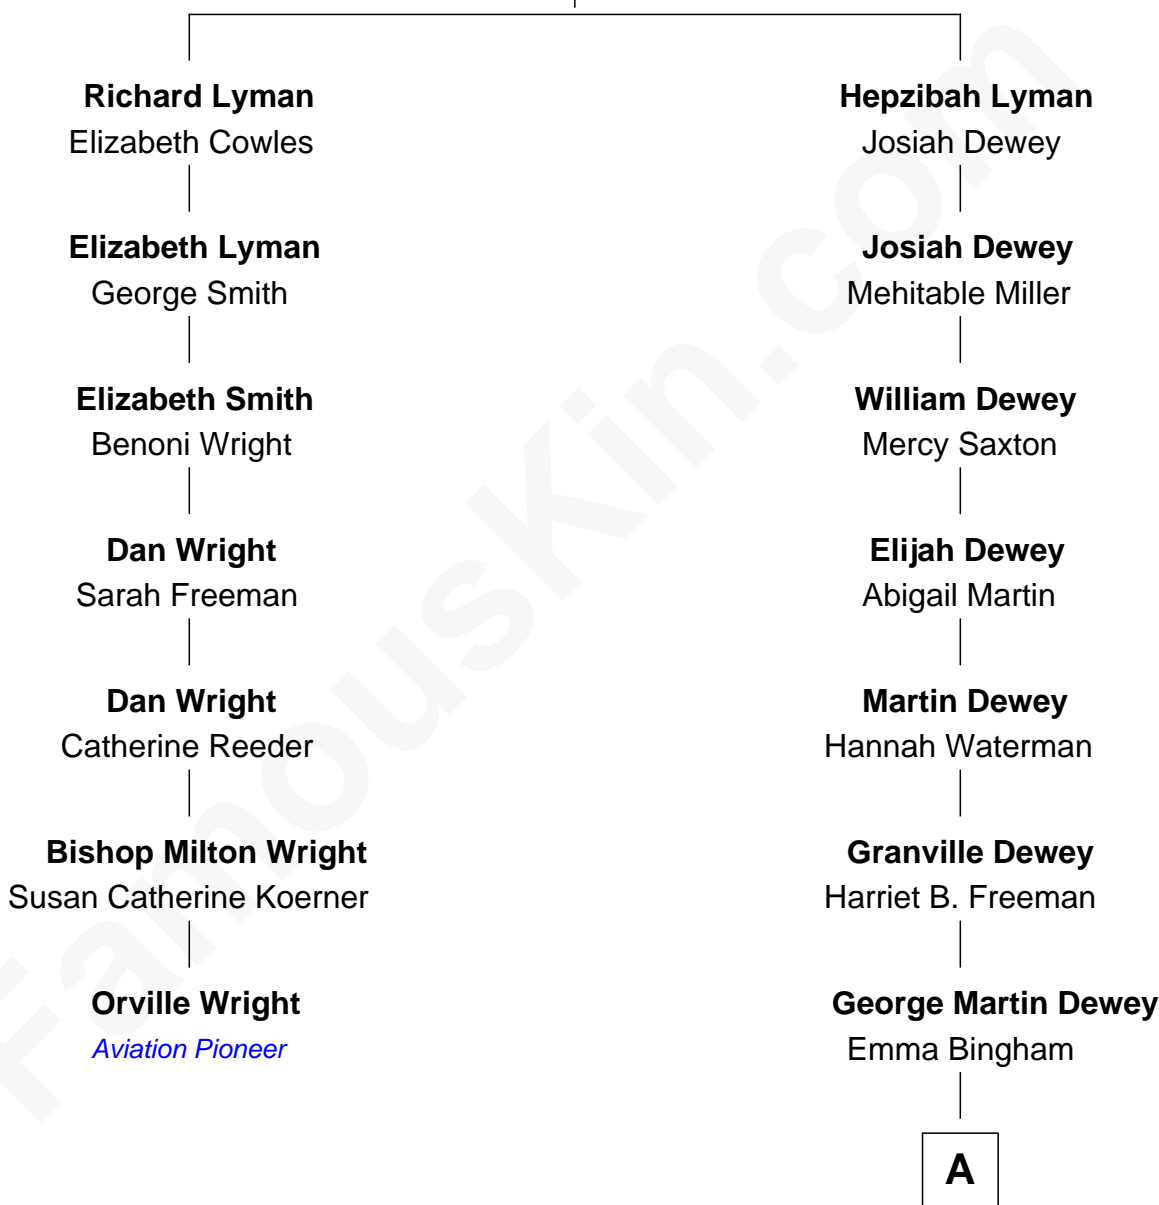

## Relationship Chart of

### Orville Wright

*Wright Brothers - Aviation Pioneer*

6th cousin 2 times removed of

### Thomas Edmund Dewey

*47th Governor of New York*

**Richard Lyman**

Hepzibah Ford

A

George Martin Dewey

Annie L. Thomas

Thomas Edmund Dewey