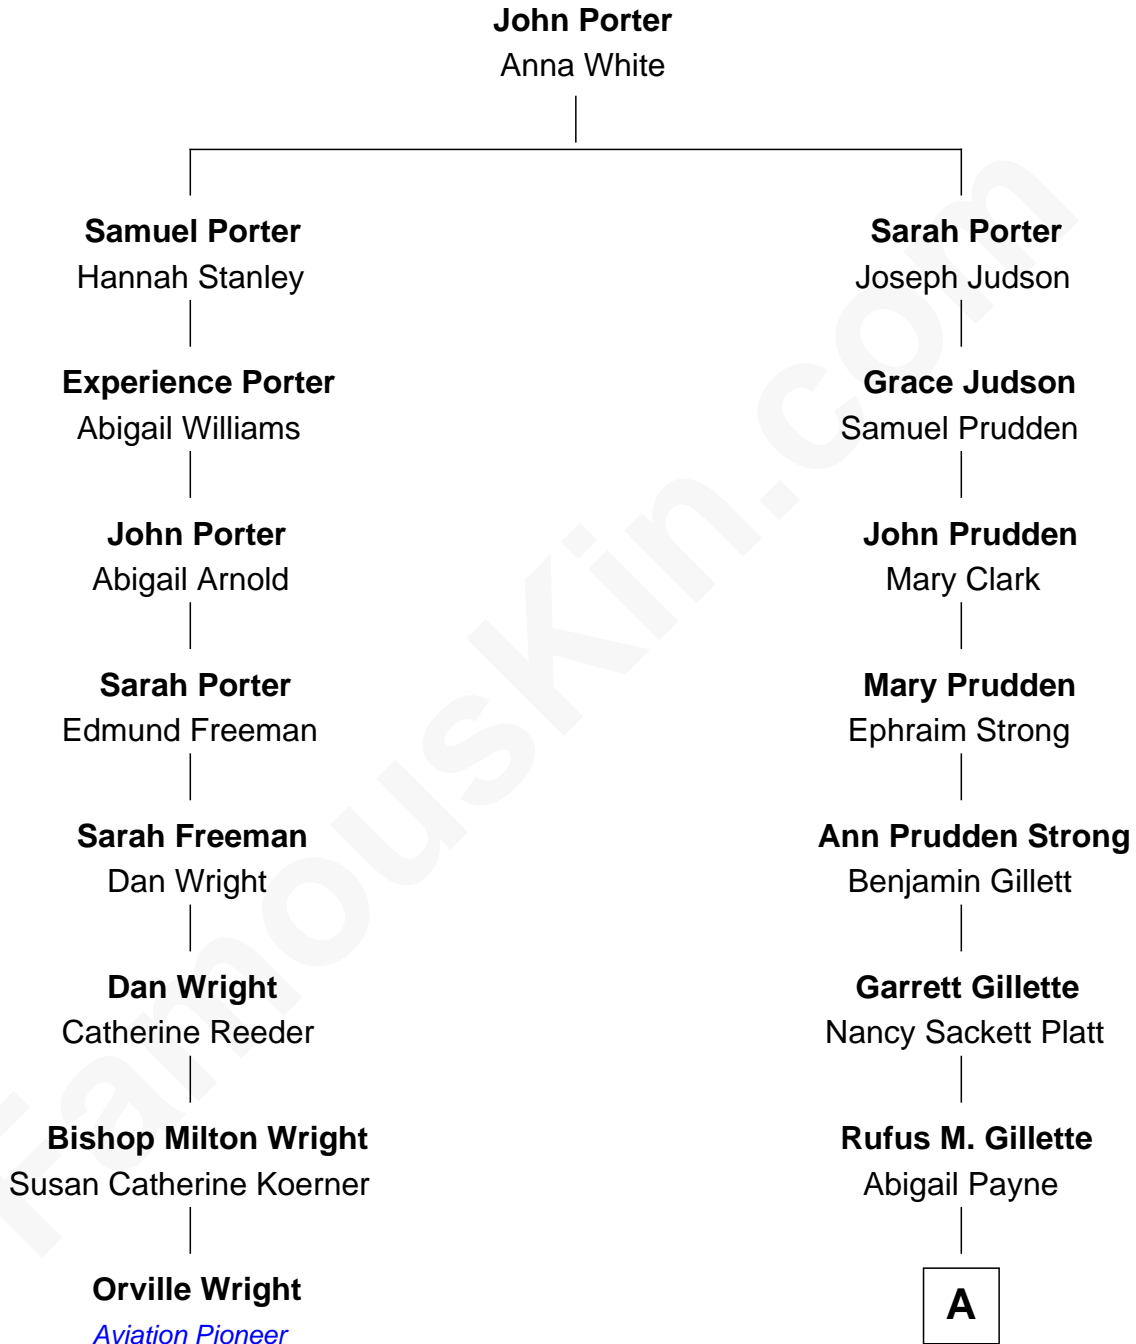

## Relationship Chart of

### Orville Wright

Wright Brothers - Aviation Pioneer

7th cousin 3 times removed of

**Treat Williams**

TV & Movie Actor

**A**

—  
**Mary Abigail Gillette**  
George Willey Andrew

—  
**Treat Payne Andrew**  
Eleanor Barnum