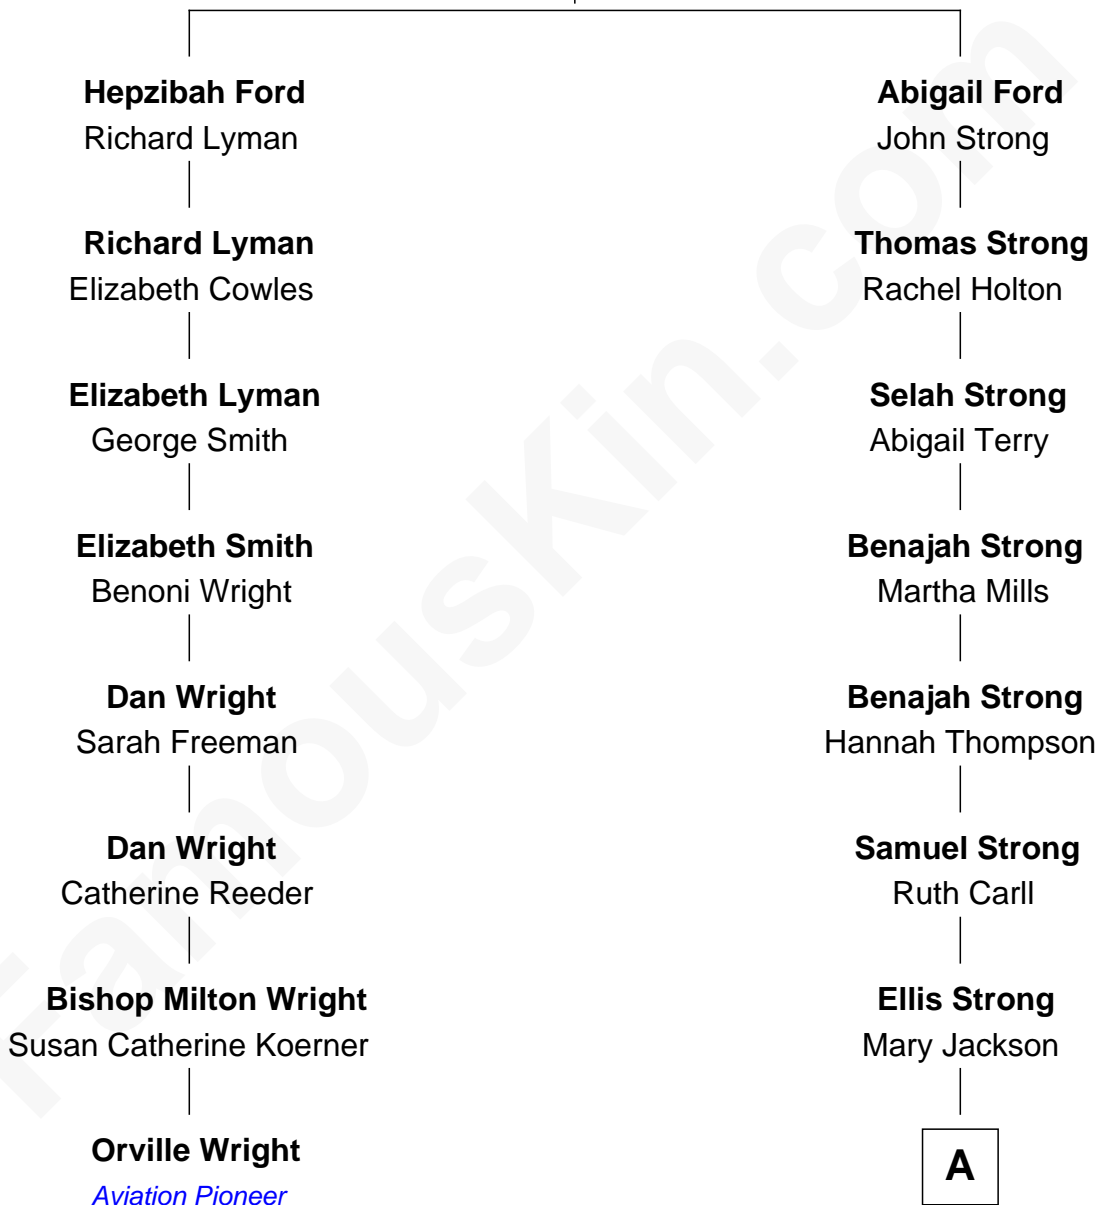

FamousKin.com

Relationship Chart of

Orville Wright

Wright Brothers - Aviation Pioneer

7th cousin 5 times removed of

Jordan Peele

TV and Movie Actor

Thomas Ford
Elizabeth Charde

A

—
Elbert Strong

Maria Louise Marshall

—
Walter Robbins Strong

Nettie Wicks

—
Louise Strong

Everett Sidney Taylor

—
Josephine Helen Taylor