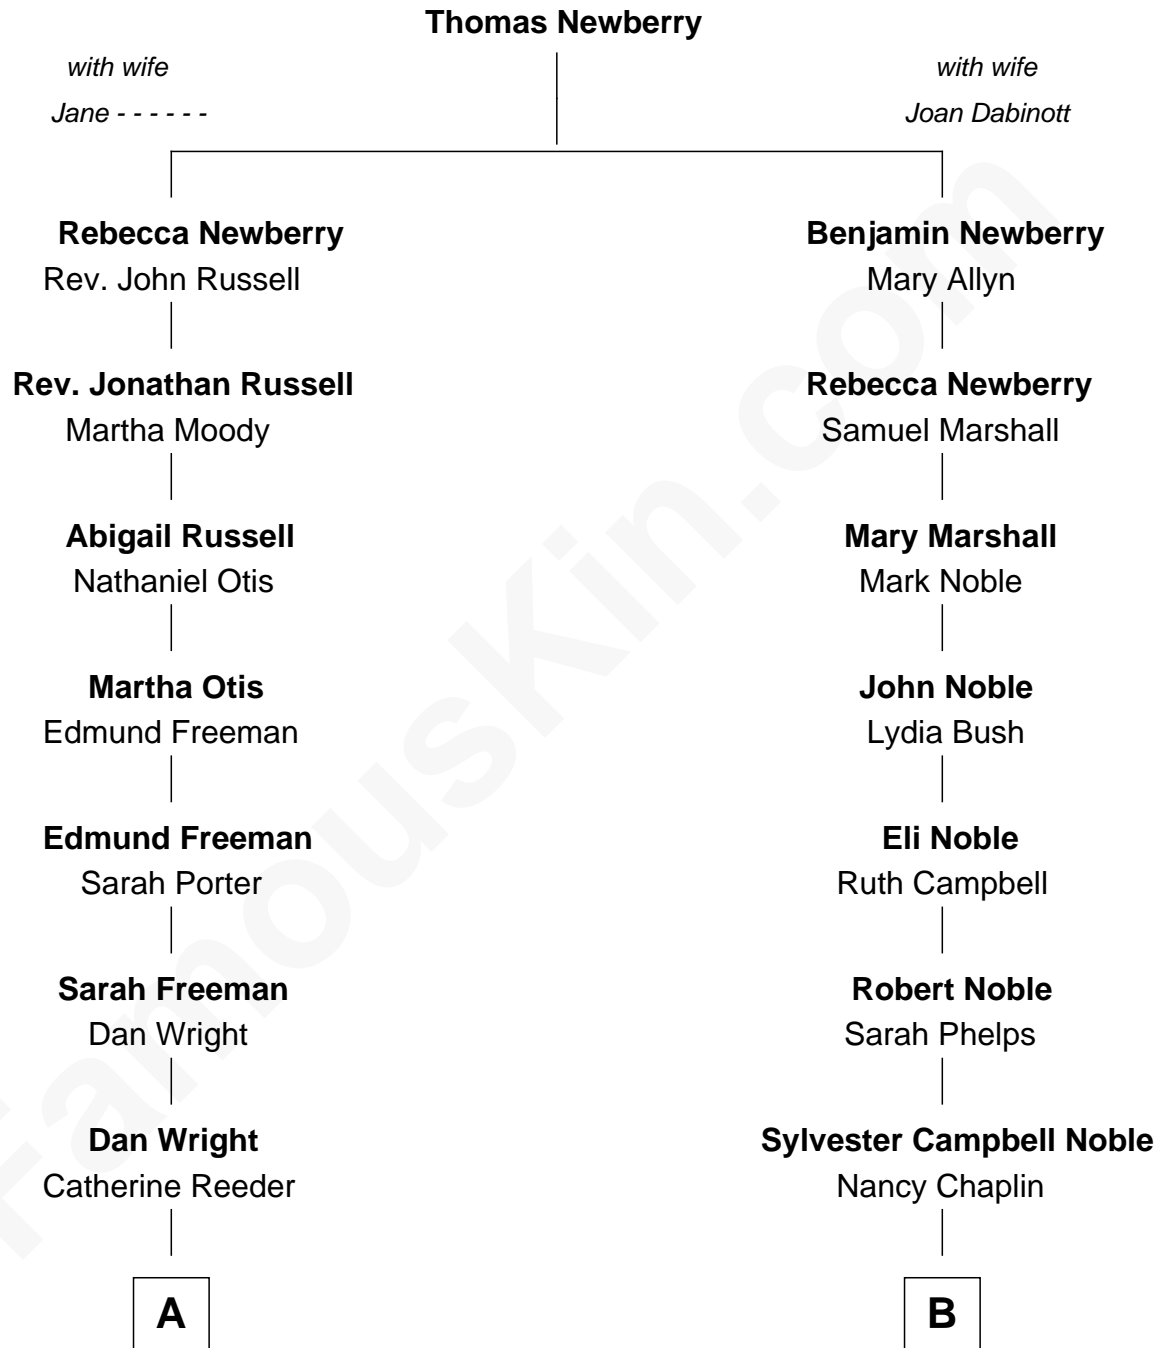

FamousKin.com

Relationship Chart of

Orville Wright

Wright Brothers - Aviation Pioneer

8th cousin of

Eugene Foss

45th Governor of Massachusetts

A

Bishop Milton Wright
Susan Catherine Koerner

Orville Wright
Aviation Pioneer

B

Marcia Cordelia Noble
George Edmund Foss

Eugene Foss
45th Governor of Massachusetts

FamousKin.com