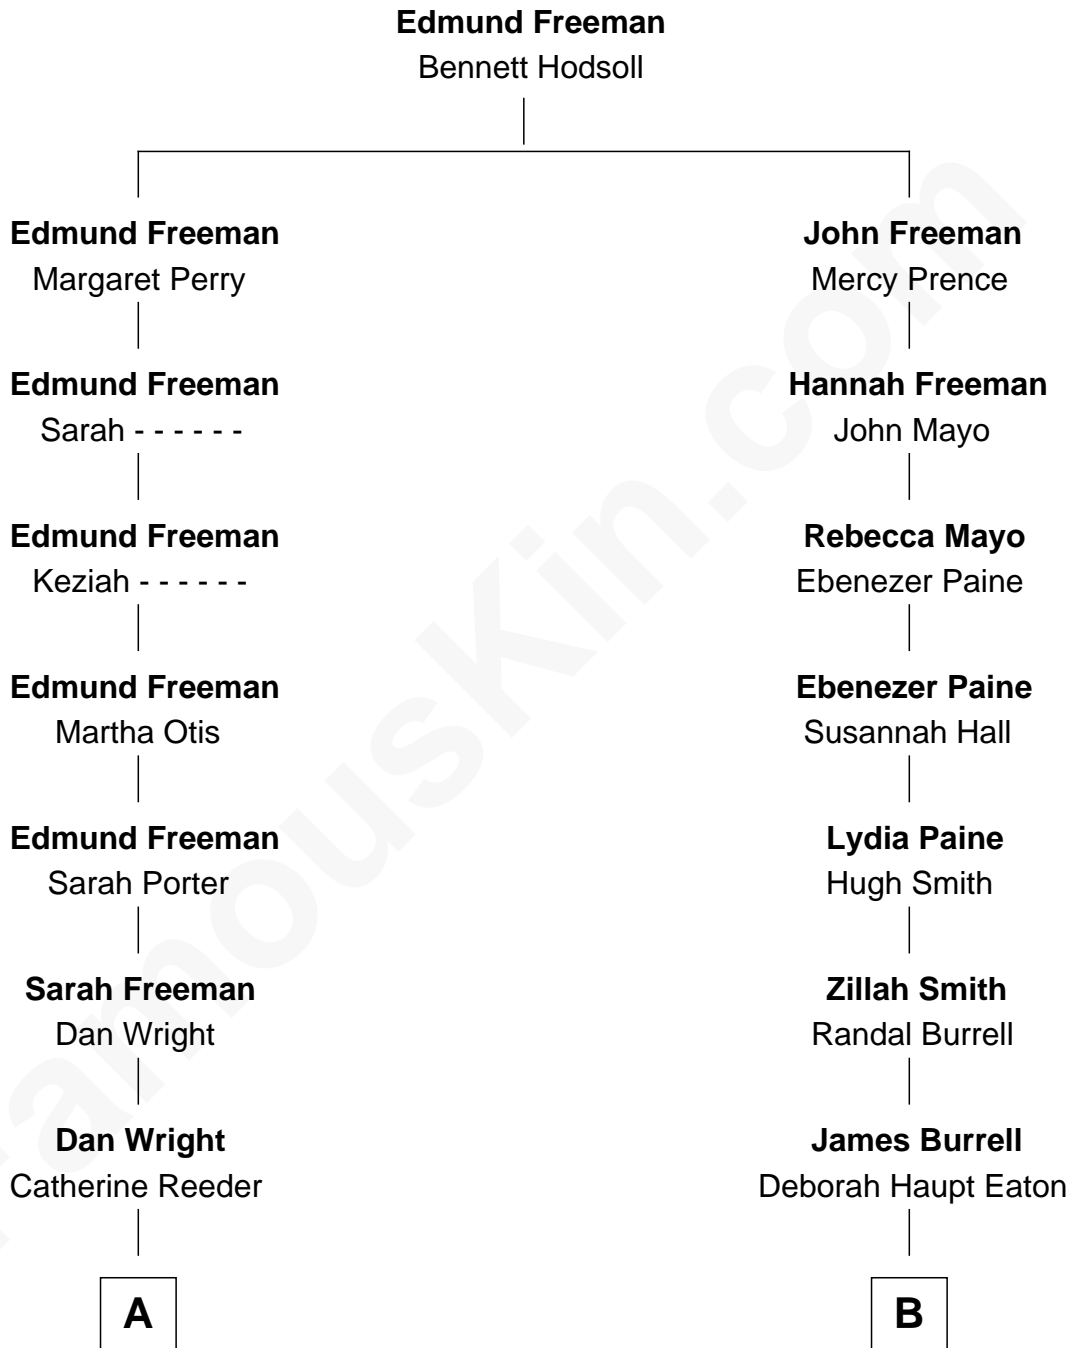

FamousKin.com

Relationship Chart of

Orville Wright

Wright Brothers - Aviation Pioneer

8th cousin of

Merrill C. Meigs

Publisher, Chicago Herald & Examiner

A

Bishop Milton Wright
Susan Catherine Koerner

Orville Wright
Aviation Pioneer

B

Juliana Smith Burrell
Church Paddleford Meigs

Merrill C. Meigs
Publisher, Chicago Herald & Examiner

FamousKin.com