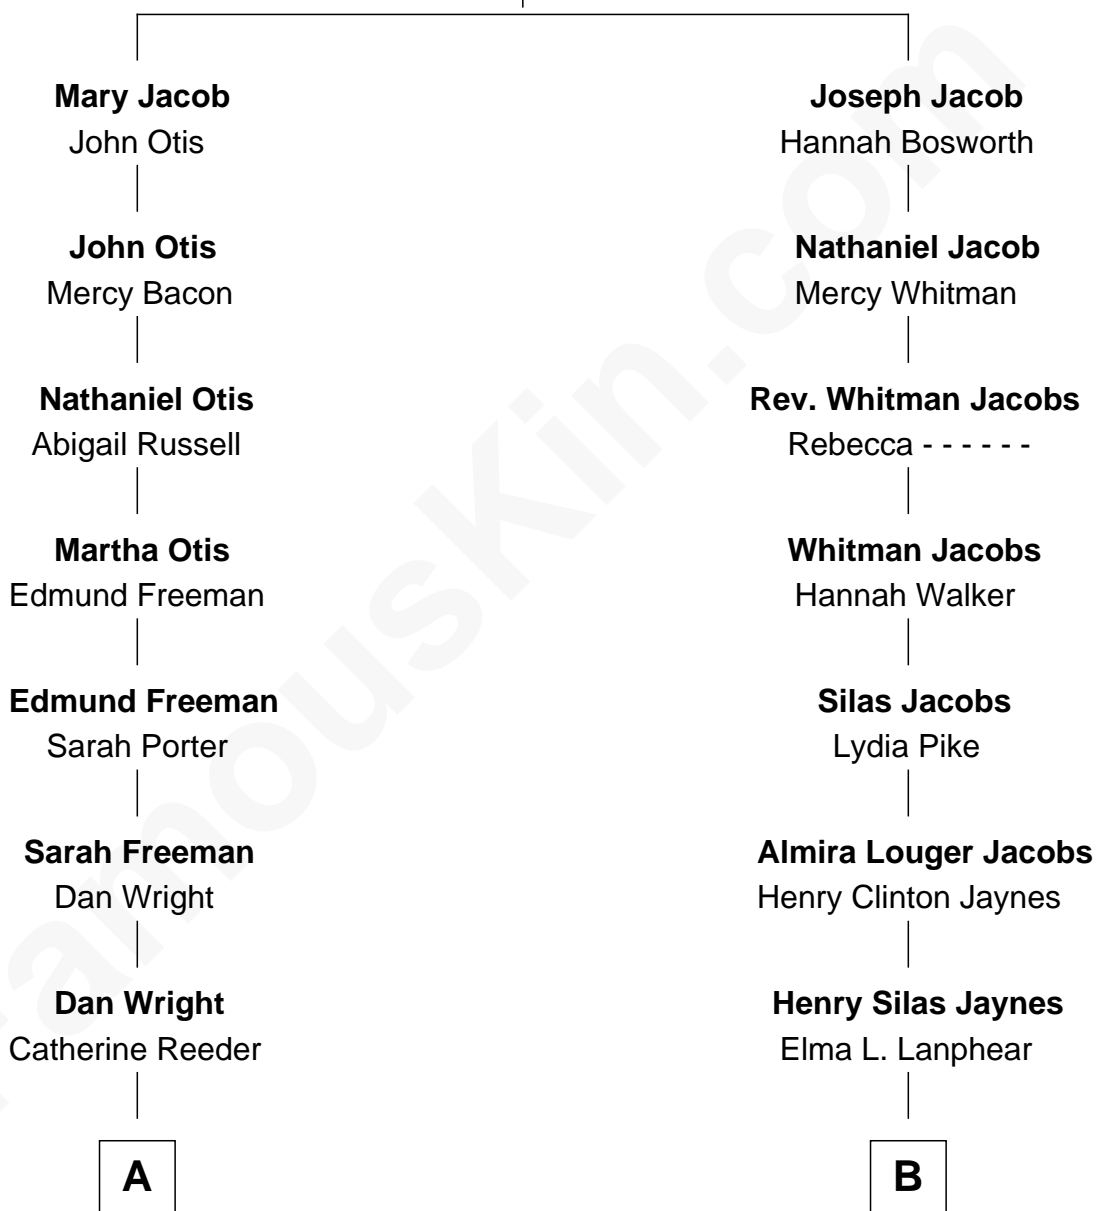

# FamousKin.com Relationship Chart of

**Orville Wright**

*Wright Brothers - Aviation Pioneer*

8th cousin 1 time removed of

**Peter Fonda**

*TV and Movie Actor*

**Nicholas Jacob**

Mary Gilman

**A**

**Bishop Milton Wright**  
Susan Catherine Koerner

**Orville Wright**  
*Aviation Pioneer*

**B**

**Herberta Elma Jaynes**  
William Brace Fonda

**Henry Jaynes Fonda**  
Frances Ford Seymour

**Peter Fonda**  
*TV and Movie Actor*

FamousKin.com