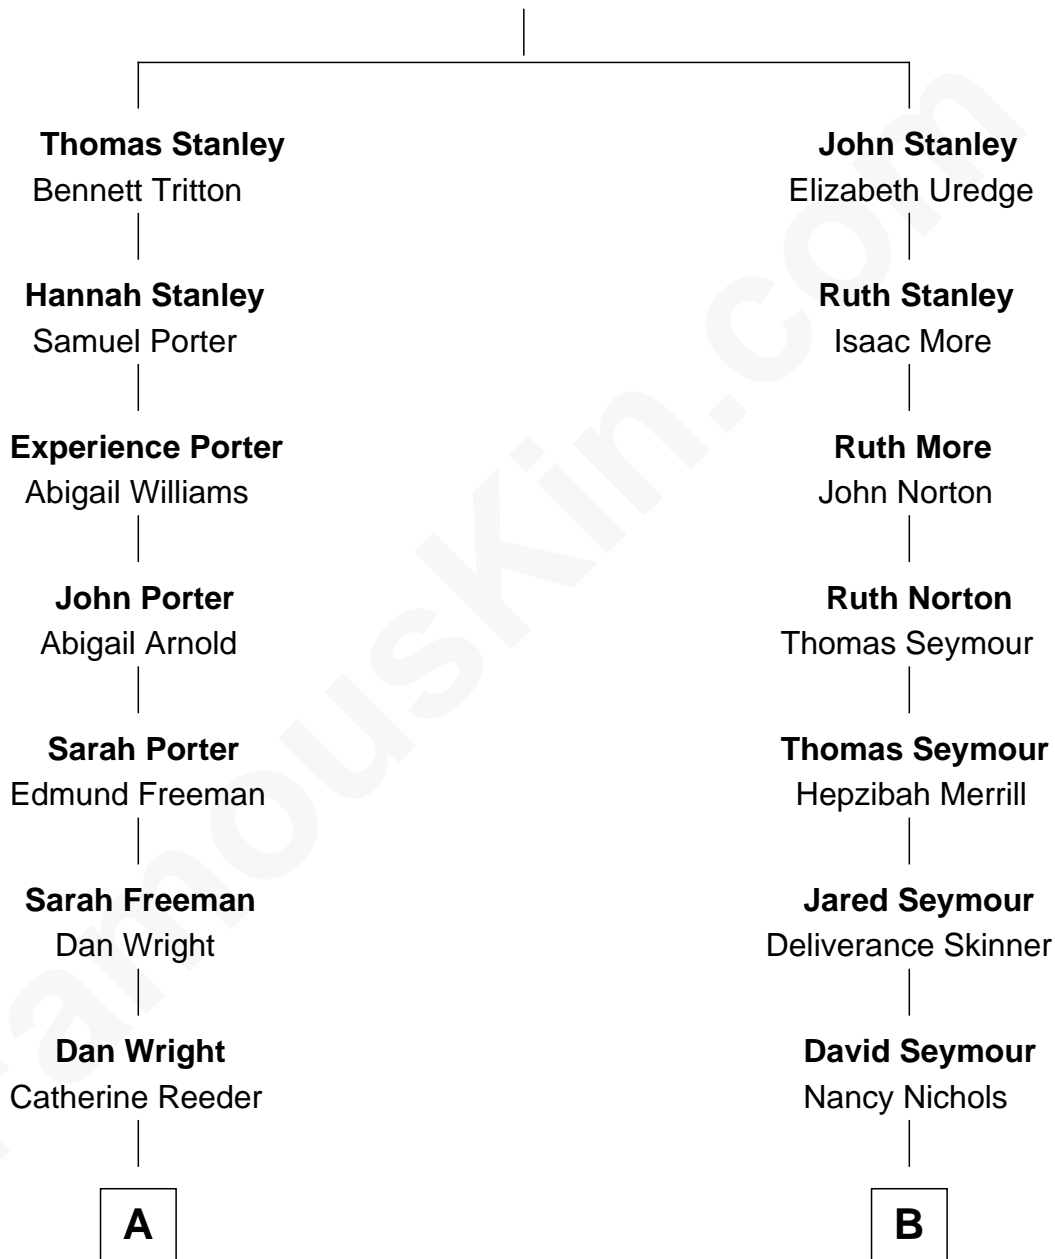

FamousKin.com

Relationship Chart of

Orville Wright

Wright Brothers - Aviation Pioneer

8th cousin 4 times removed of

Bridget Fonda
Movie Actress

Robert Stanley

A

Bishop Milton Wright
Susan Catherine Koerner

Orville Wright
Aviation Pioneer

B

George Nichols Seymour
Sophie Marie Lefebre DeVillers

George DeVillers Seymour
Frances Gabriella Ford

Eugene Ford Seymour
Sophie Mildred Bower