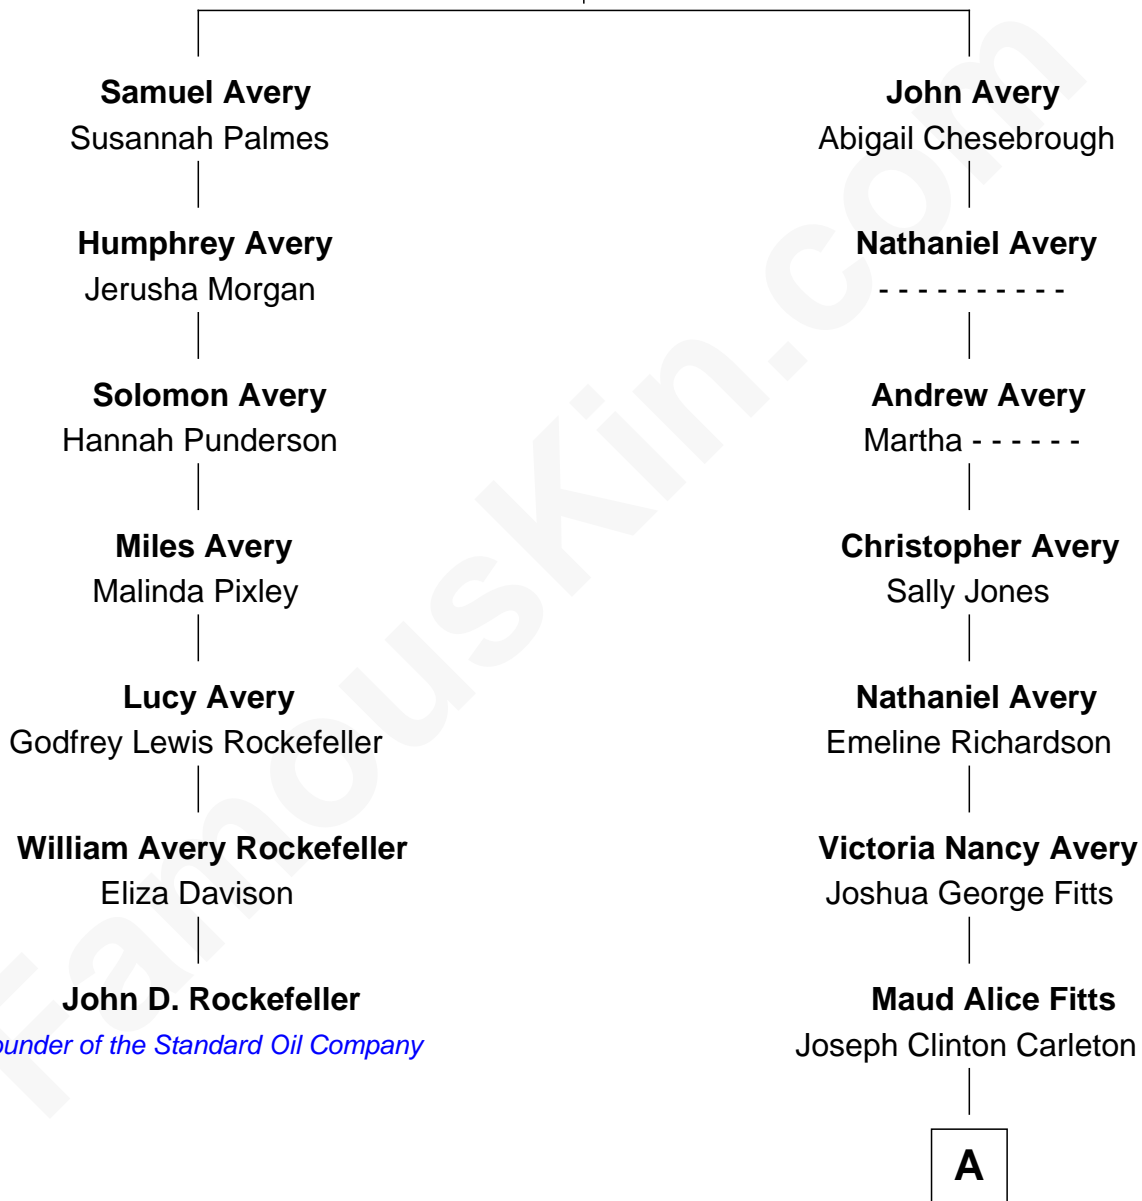

FamousKin.com Relationship Chart of

John D. Rockefeller

Founder of the Standard Oil Company

6th cousin 3 times removed of

Mickey Rourke

Movie Actor

James Avery
Joanna Greenslade

A

Hazel May Carleton
Leonard Ernest Cameron

Annette Elizabeth Cameron
Philip Andrew Rourke

Mickey Rourke
Movie Actor

FamousKin.com