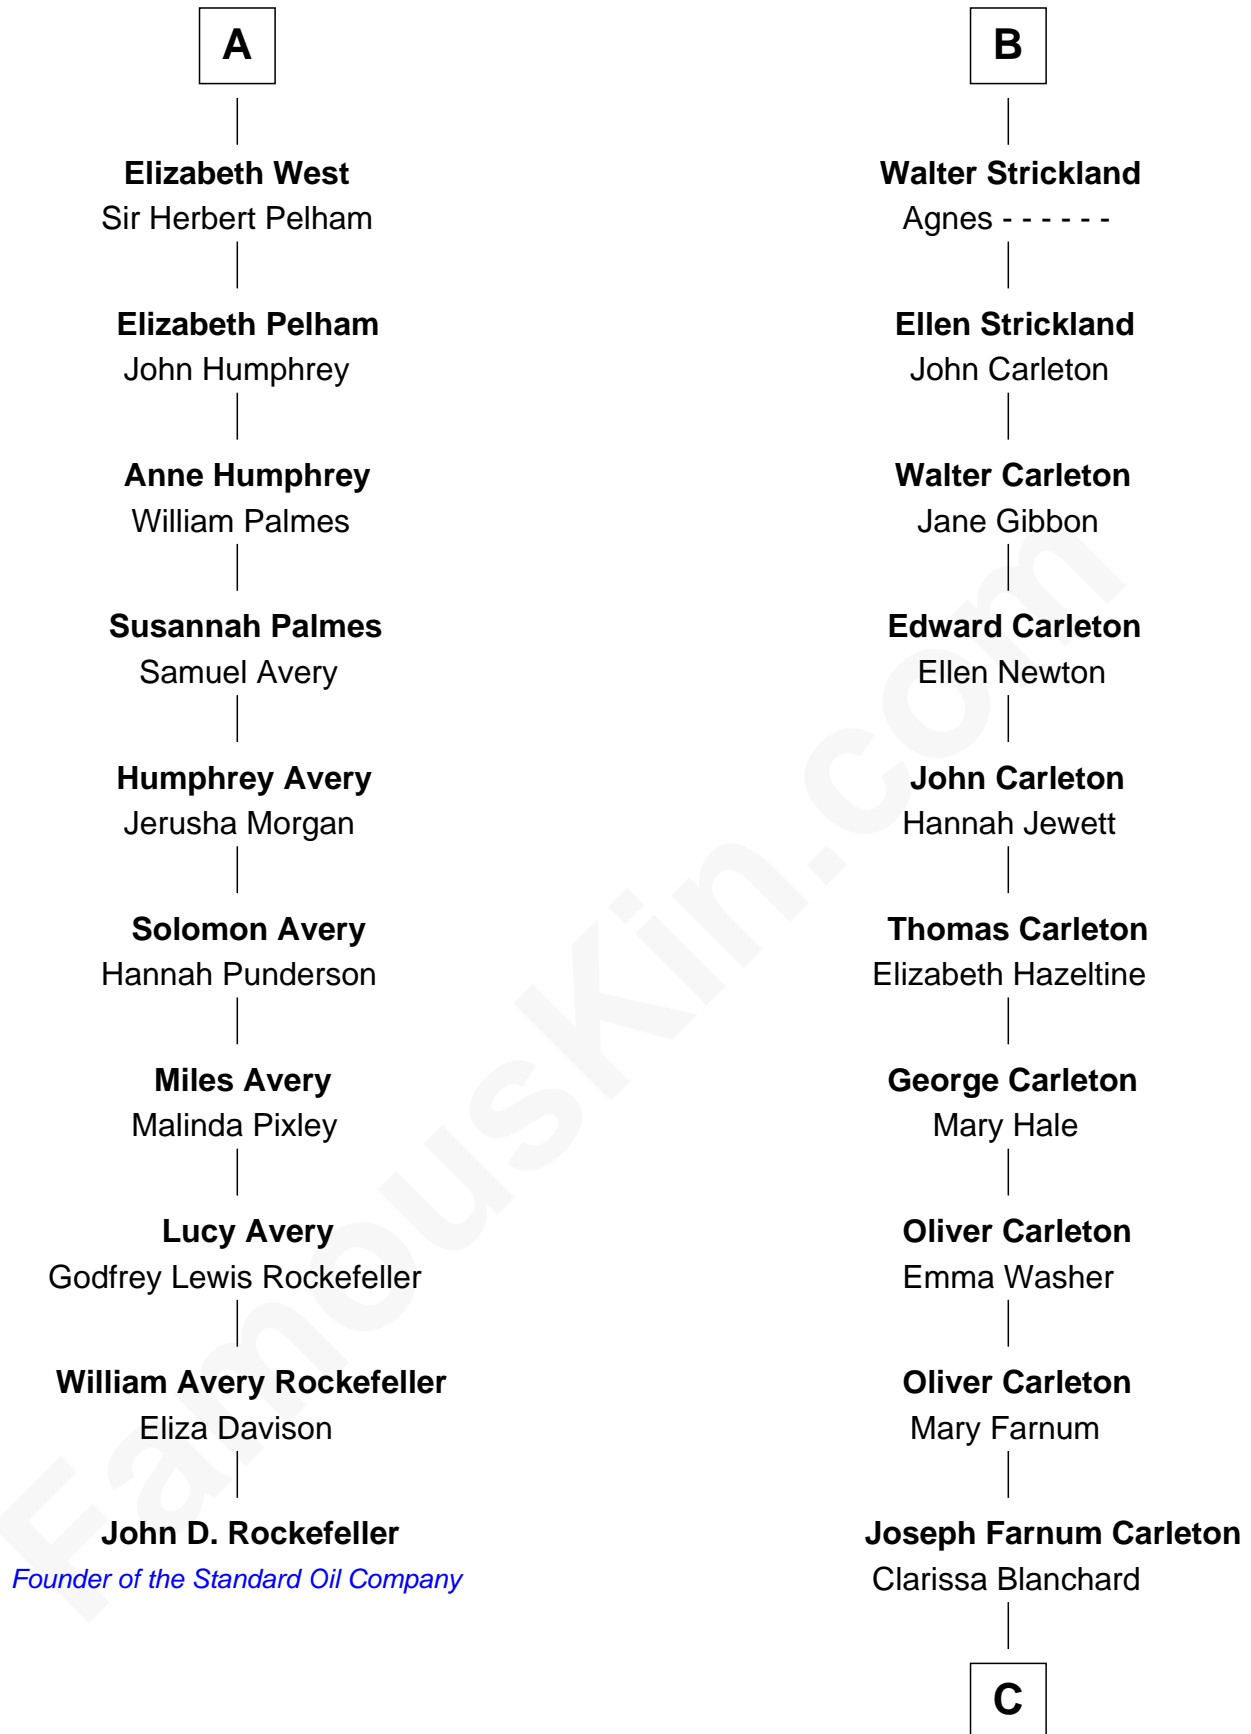

FamousKin.com Relationship Chart of

John D. Rockefeller

Founder of the Standard Oil Company

16th cousin 5 times removed of

Mickey Rourke

Movie Actor

John of Gaunt

Katherine Roet

Sir Christopher Ward

Anne Ward

Sir Ralph Neville

Katherine Neville

Sir Walter Strickland

B

C

Hiram Wilson Carleton

Charlotte M. Fellows

Joseph Clinton Carleton

Maud Alice Fitts

Hazel May Carleton

Leonard Ernest Cameron

Annette Elizabeth Cameron

Philip Andrew Rourke

Mickey Rourke