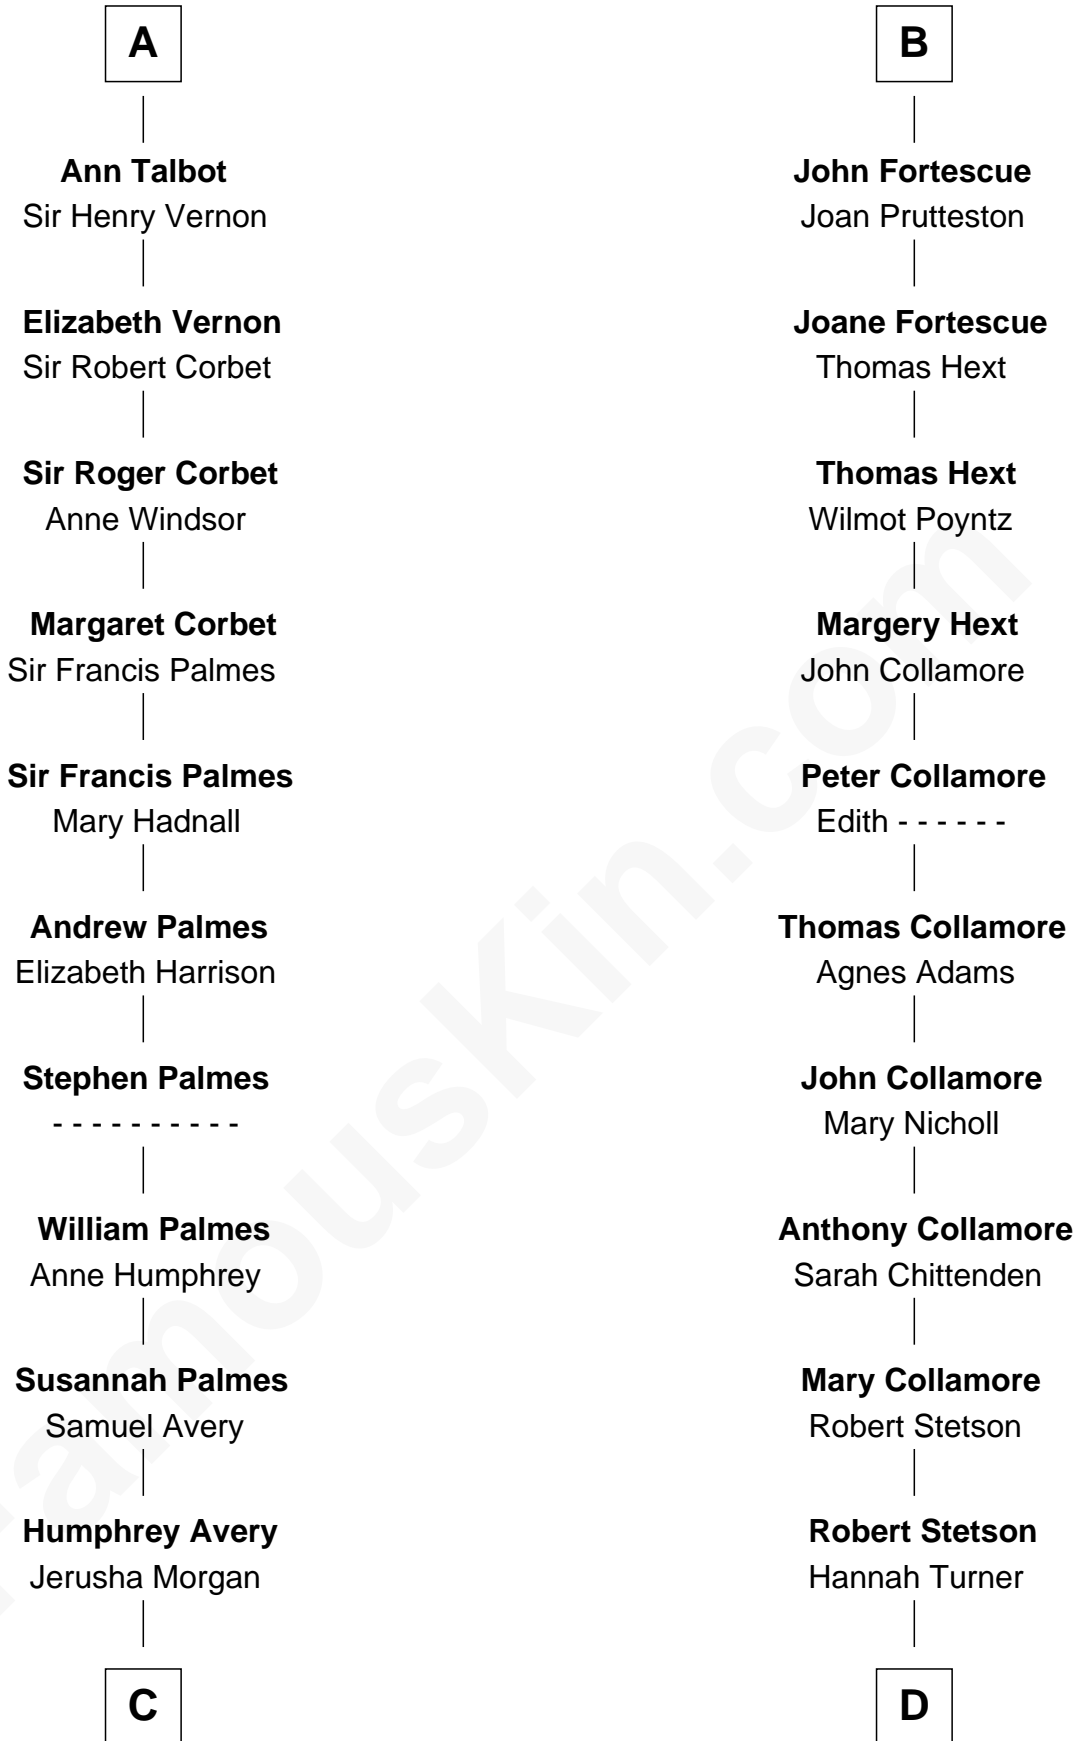

FamousKin.com

Relationship Chart of

John D. Rockefeller

Founder of the Standard Oil Company

21st cousin of

Owen Brewster

54th Governor of Maine

Sir Geoffrey FitzPiers

Aveline de Clare

C

Solomon Avery
Hannah Punderson

Miles Avery
Malinda Pixley

Lucy Avery
Godfrey Lewis Rockefeller

William Avery Rockefeller
Eliza Davison

John D. Rockefeller
Founder of the Standard Oil Company

D

Martha Stetson
Morgan Brewster

William Brewster
Christina Briggs

Abiatha B. Brewster
Clara Warren

William Edmund Brewster
Carrie S. Bridges

Owen Brewster
54th Governor of Maine